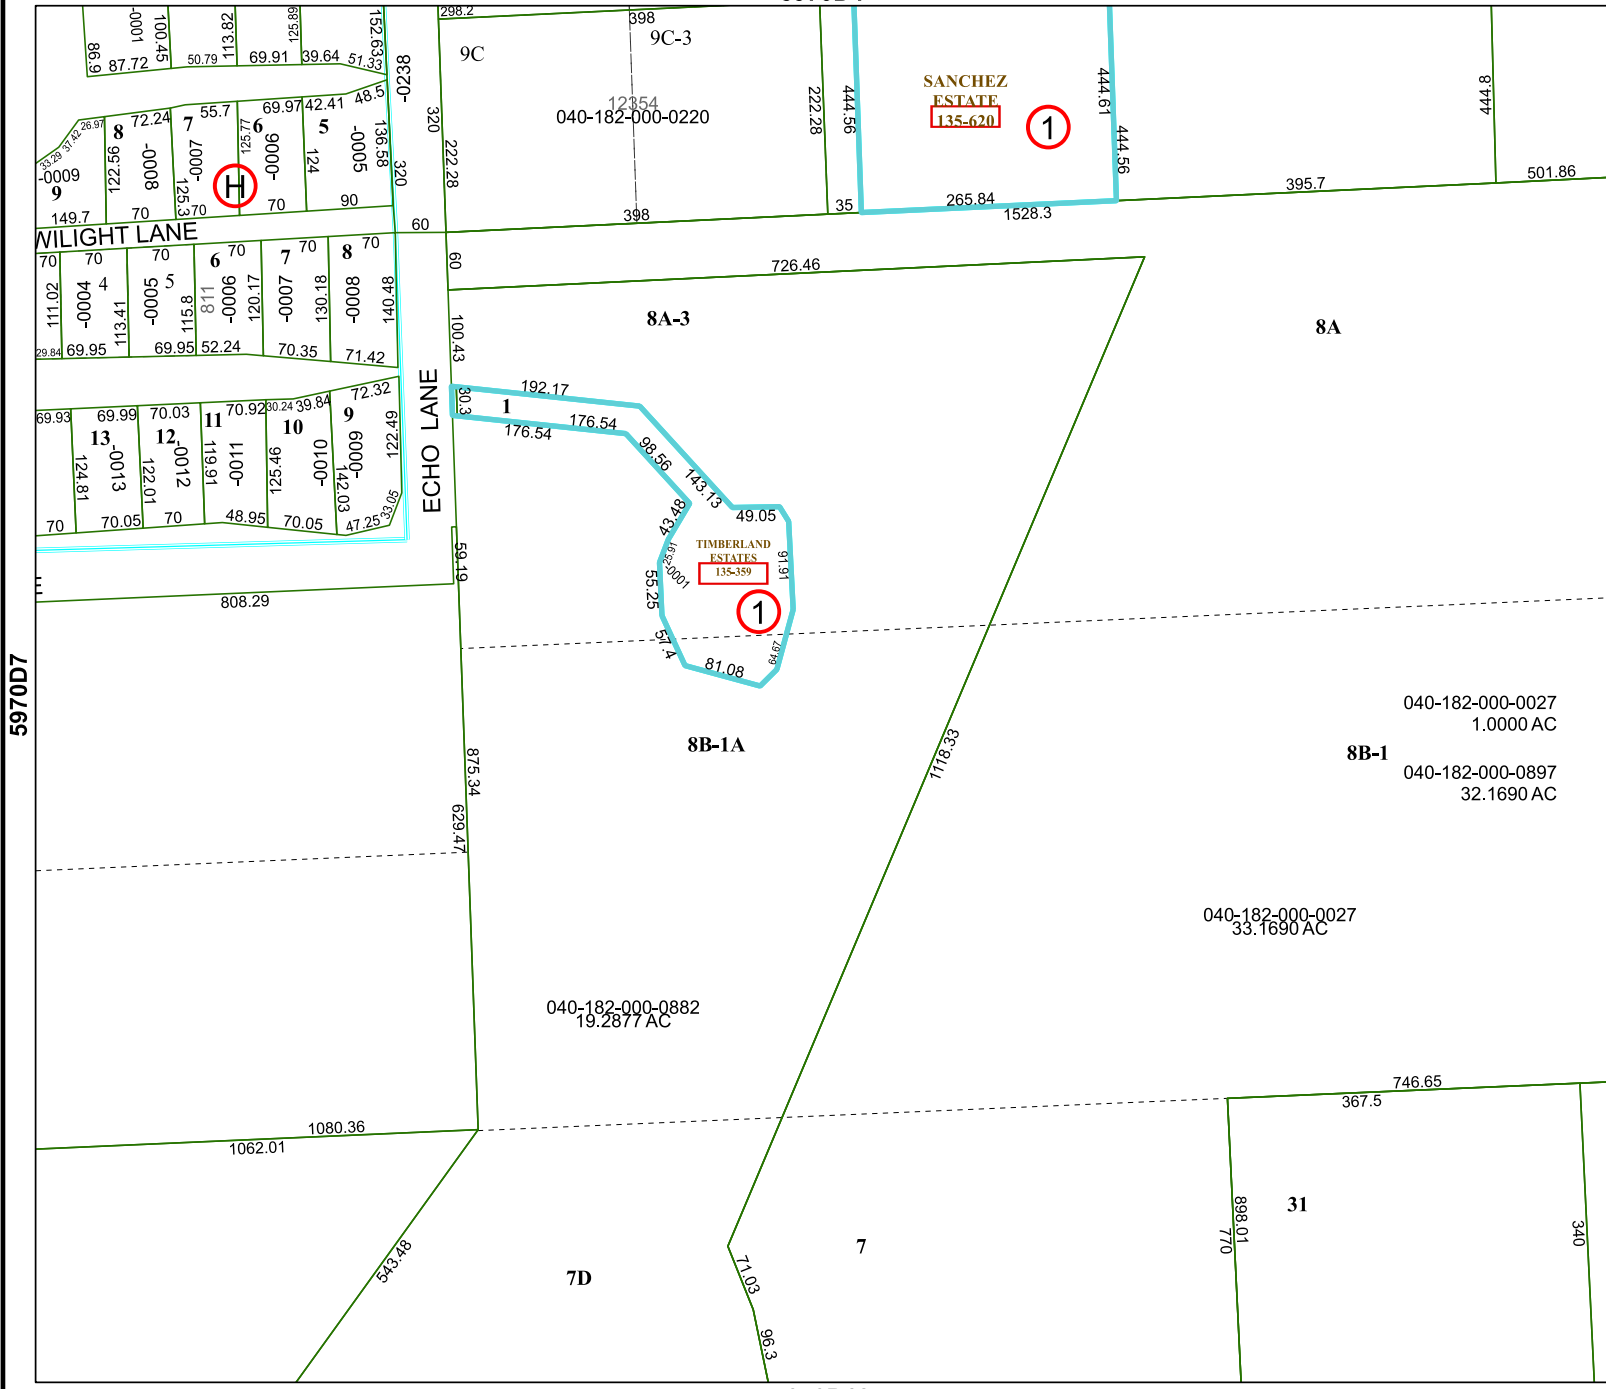

5970D4

5970D12

Harris Central Appraisal District

PUBLICATION DATE:
12/30/2023

Geospatial or map data maintained by the Harris Central Appraisal District is for informational purposes and may not have been prepared for or be suitable for legal, engineering, or surveying purposes. It does not represent an on-the-ground survey and only represents the approximate location of property boundaries.

MAP LOCATION

FACET 5970D8

2	3	4	1	2
6	7	8	5	6
10	11	12	9	10

5970D7

6070C5