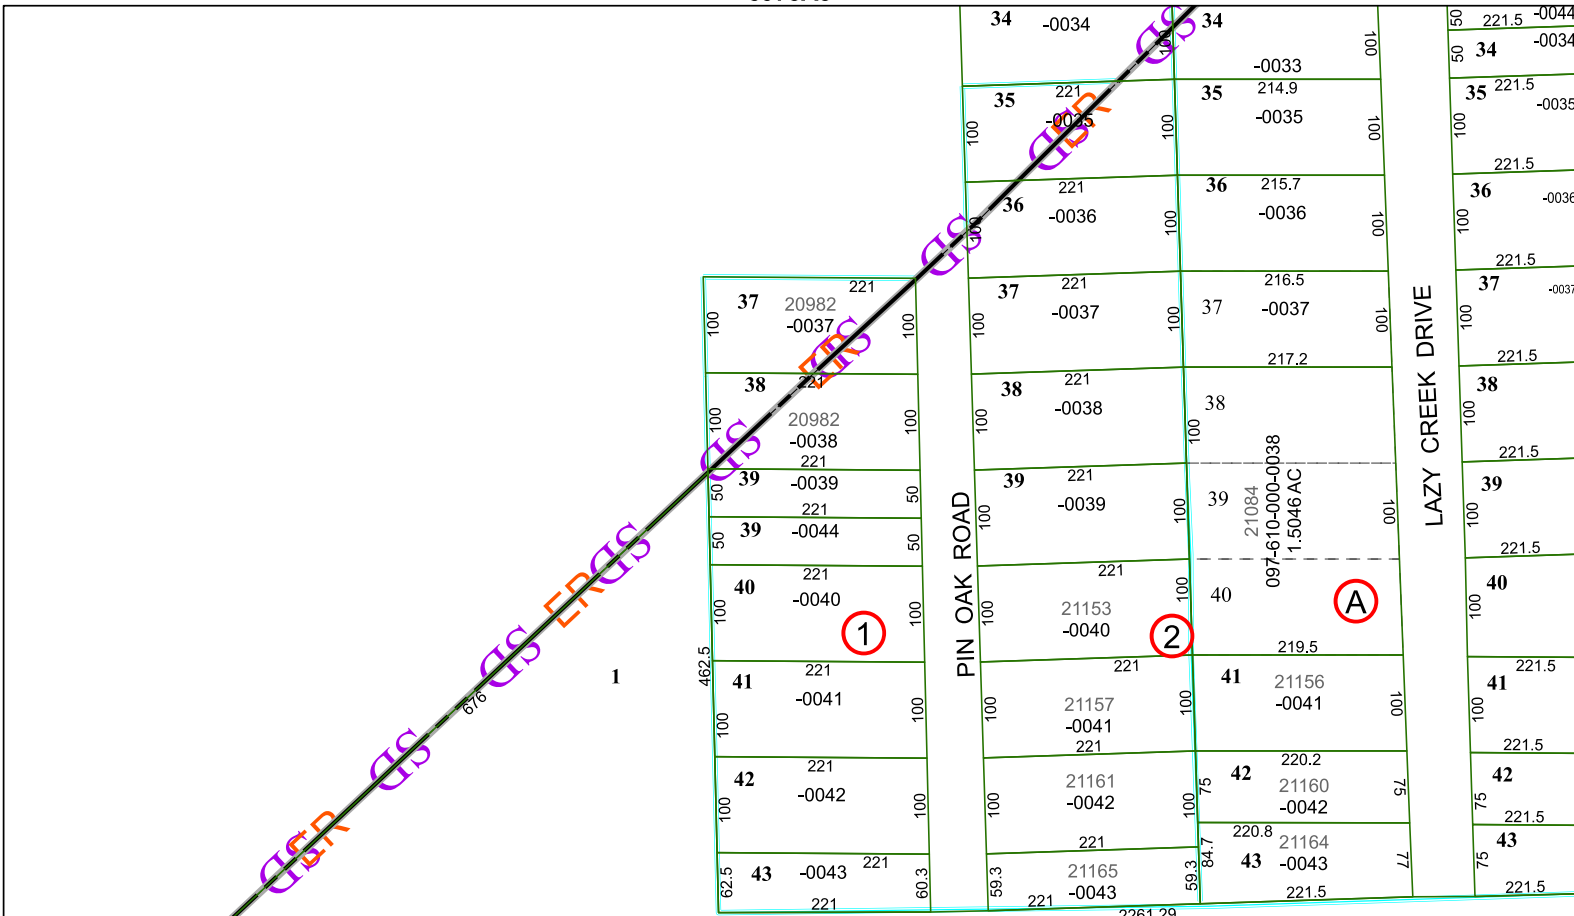

5973A3

5973A6

Harris Central Appraisal District

PUBLICATION DATE:
4/22/2024

Geospatial or map data maintained by the Harris Central Appraisal District is for informational purposes and may not have been prepared for or be suitable for legal, engineering, or surveying purposes. It does not represent an on-the-ground survey and only represents the approximate location of property boundaries.

MAP LOCATION

FACET 5973A7

1	2	3	4	1
5	6	7	8	5
9	10	11	12	9

5973A11