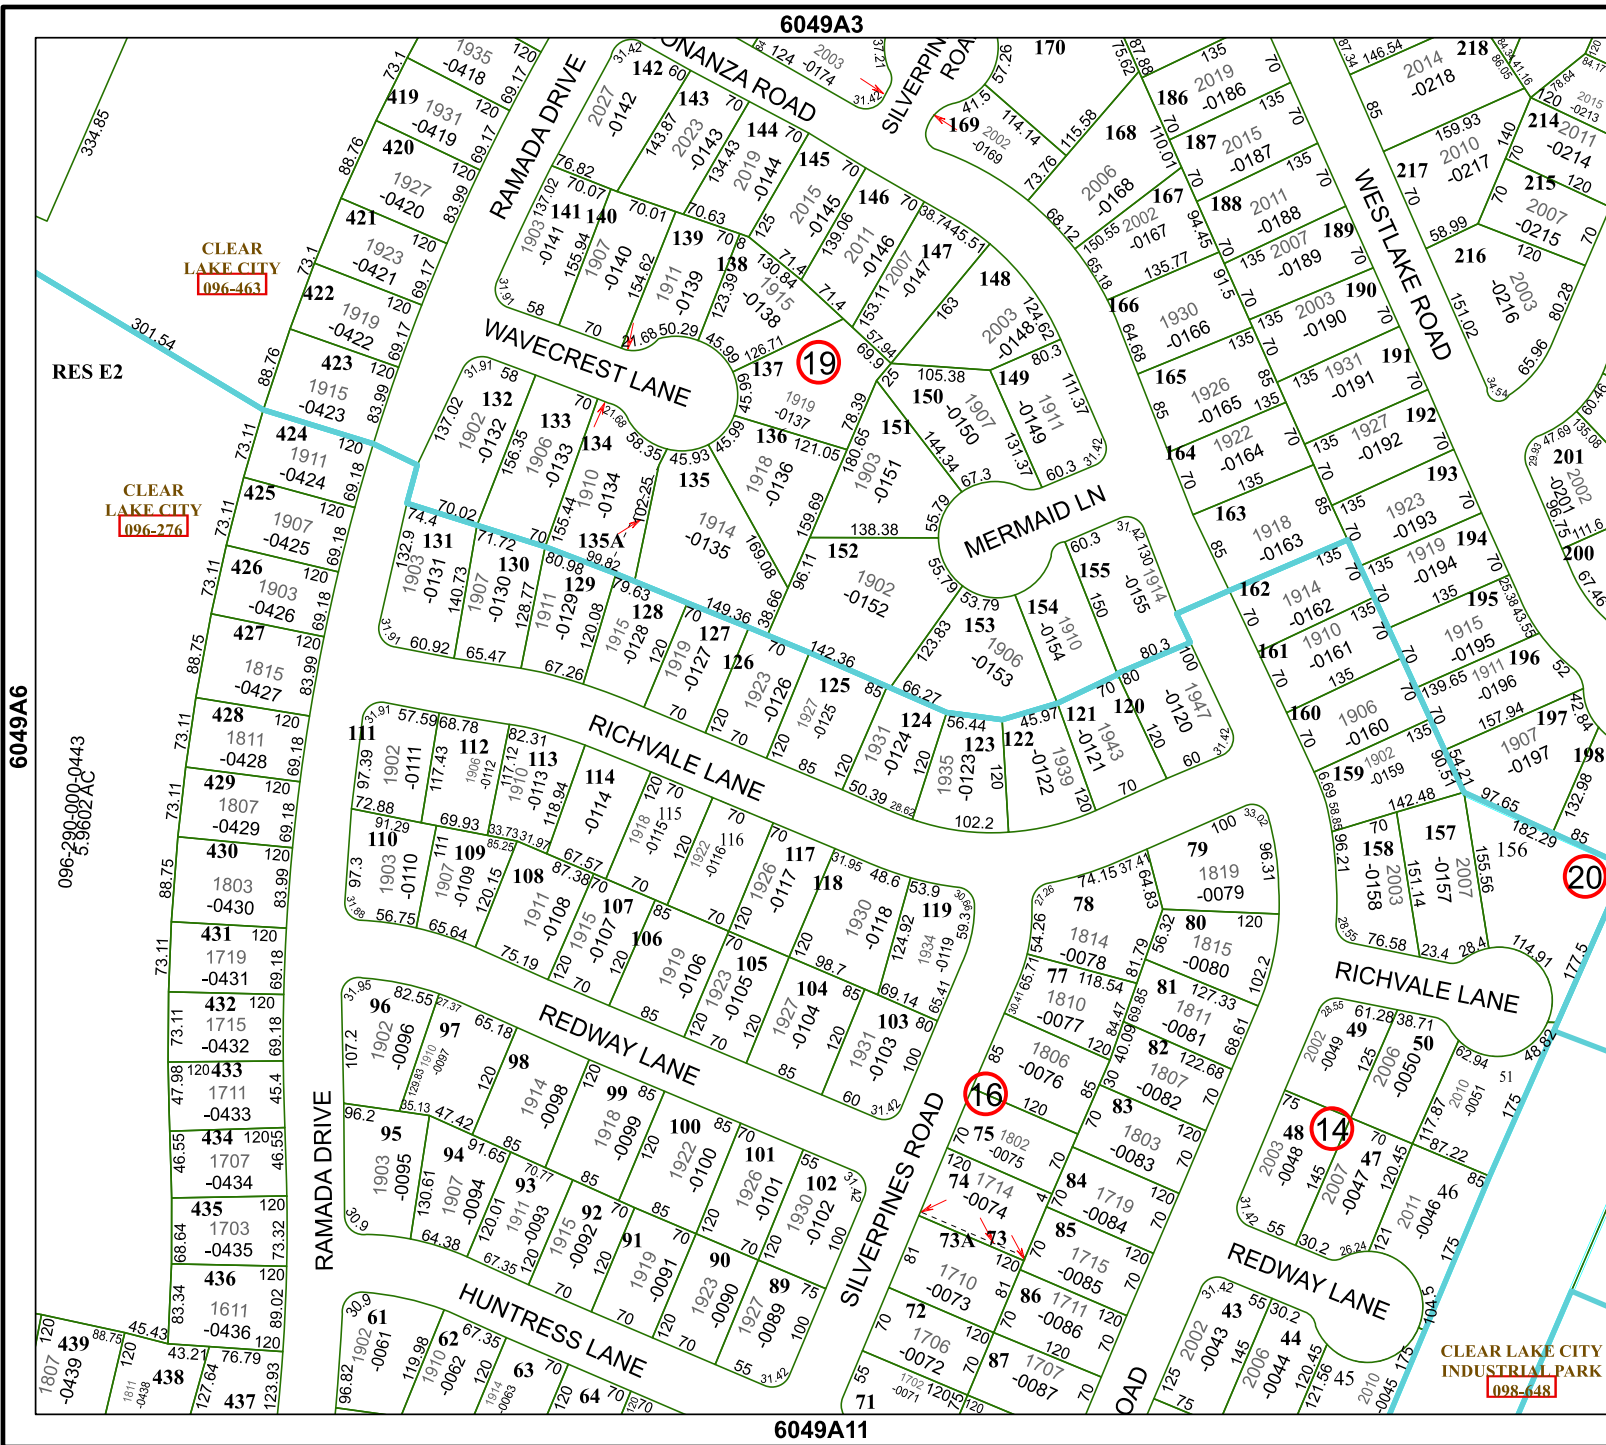

Harris Central Appraisal District

0 45 90 180 Feet

PUBLICATION DATE:
12/30/2023

Geospatial or map data maintained by the Harris Central Appraisal District is for informational purposes and may not have been prepared for or be suitable for legal, engineering, or surveying purposes. It does not represent an on-the-ground survey and only represents the approximate location of property boundaries.

MAP LOCATION

FACET 6049A7

1	2	3	4	1
5	6	7	8	5
9	10	11	12	9

6049A3

6049A11

CLEAR LAKE CITY
096-463

CLEAR LAKE CITY
096-276

CLEAR LAKE CITY
INDUSTRIAL PARK
098-648