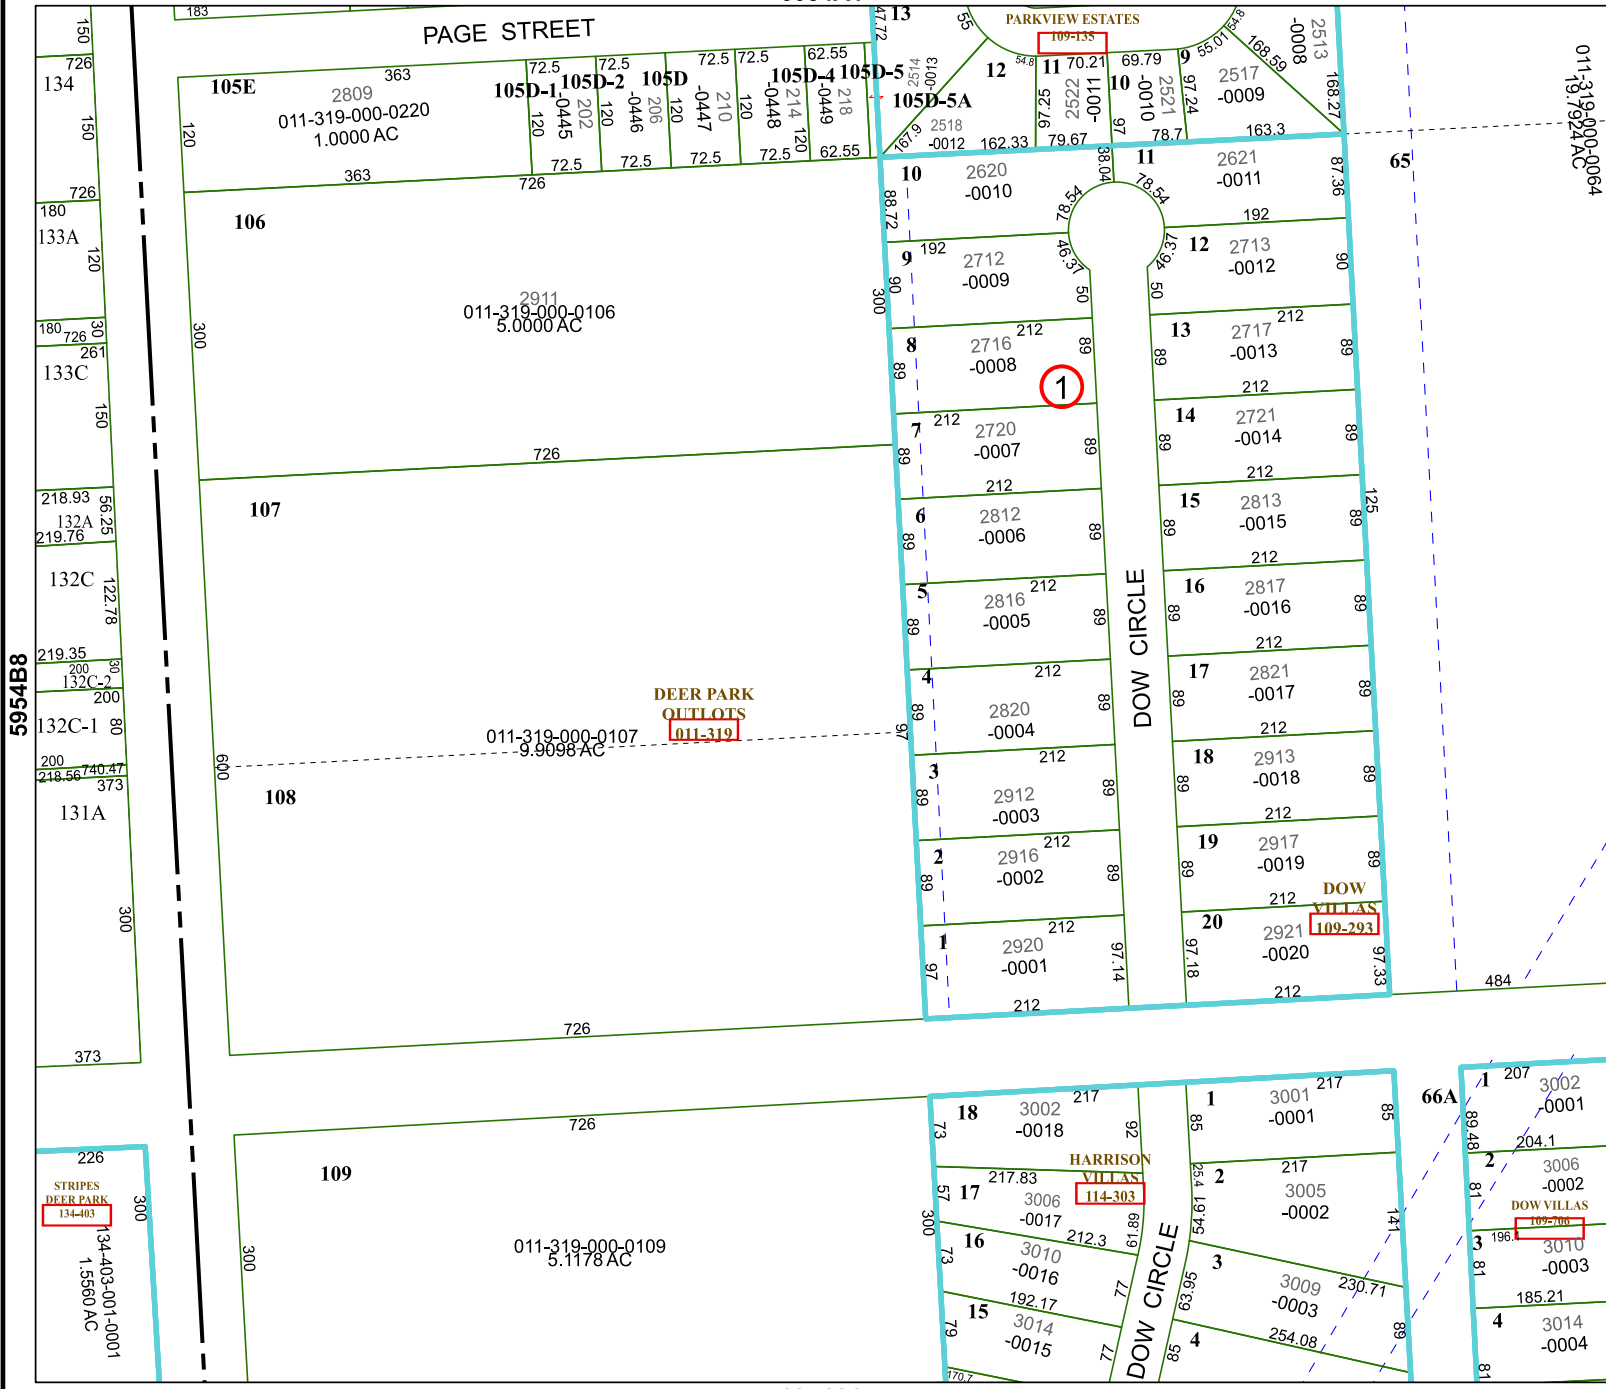

6054A1

PAGE STREET

PARKVIEW ESTATES

011-319-000-0064
011-319-024 AC

Harris Central Appraisal District

0 45 90 180 Feet

PUBLICATION DATE:
1/4/2023

Geospatial or map data maintained by the Harris Central Appraisal District is for informational purposes and may not have been prepared for or be suitable for legal, engineering, or surveying purposes. It does not represent an on-the-ground survey and only represents the approximate location of property boundaries.

MAP LOCATION

FACET 6054A5

3	4	1	2	3
7	8	5	6	7
11	12	9	10	11

6054A9

5954B8

6054A9