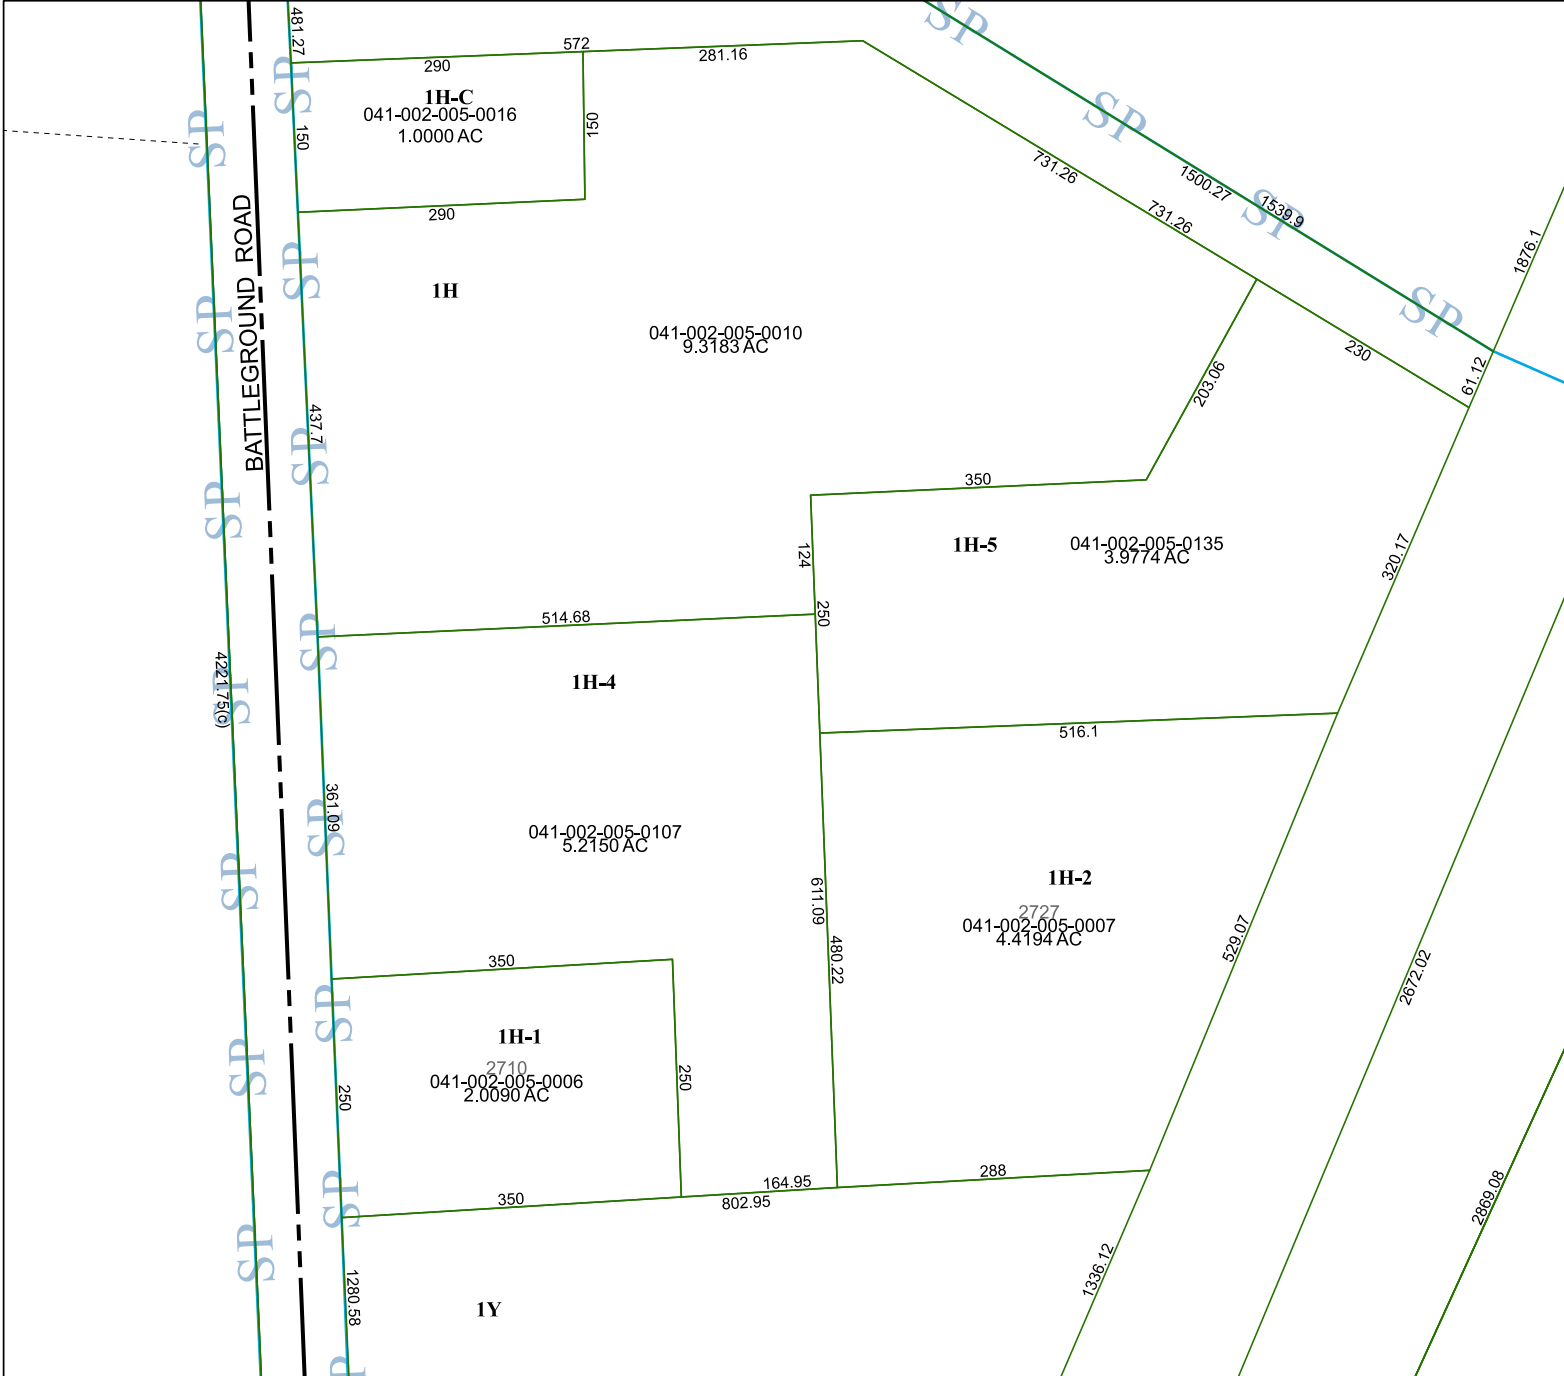

6057D7

6057D10

6056B3

Harris Central Appraisal District

PUBLICATION DATE:
1/4/2023

Geospatial or map data maintained by the Harris Central Appraisal District is for informational purposes and may not have been prepared for or be suitable for legal, engineering, or surveying purposes. It does not represent an on-the-ground survey and only represents the approximate location of property boundaries.

MAP LOCATION

FACET 6057D11

5	6	7	8	5
9	10	11	12	9
1	2	3	4	1

6057D12