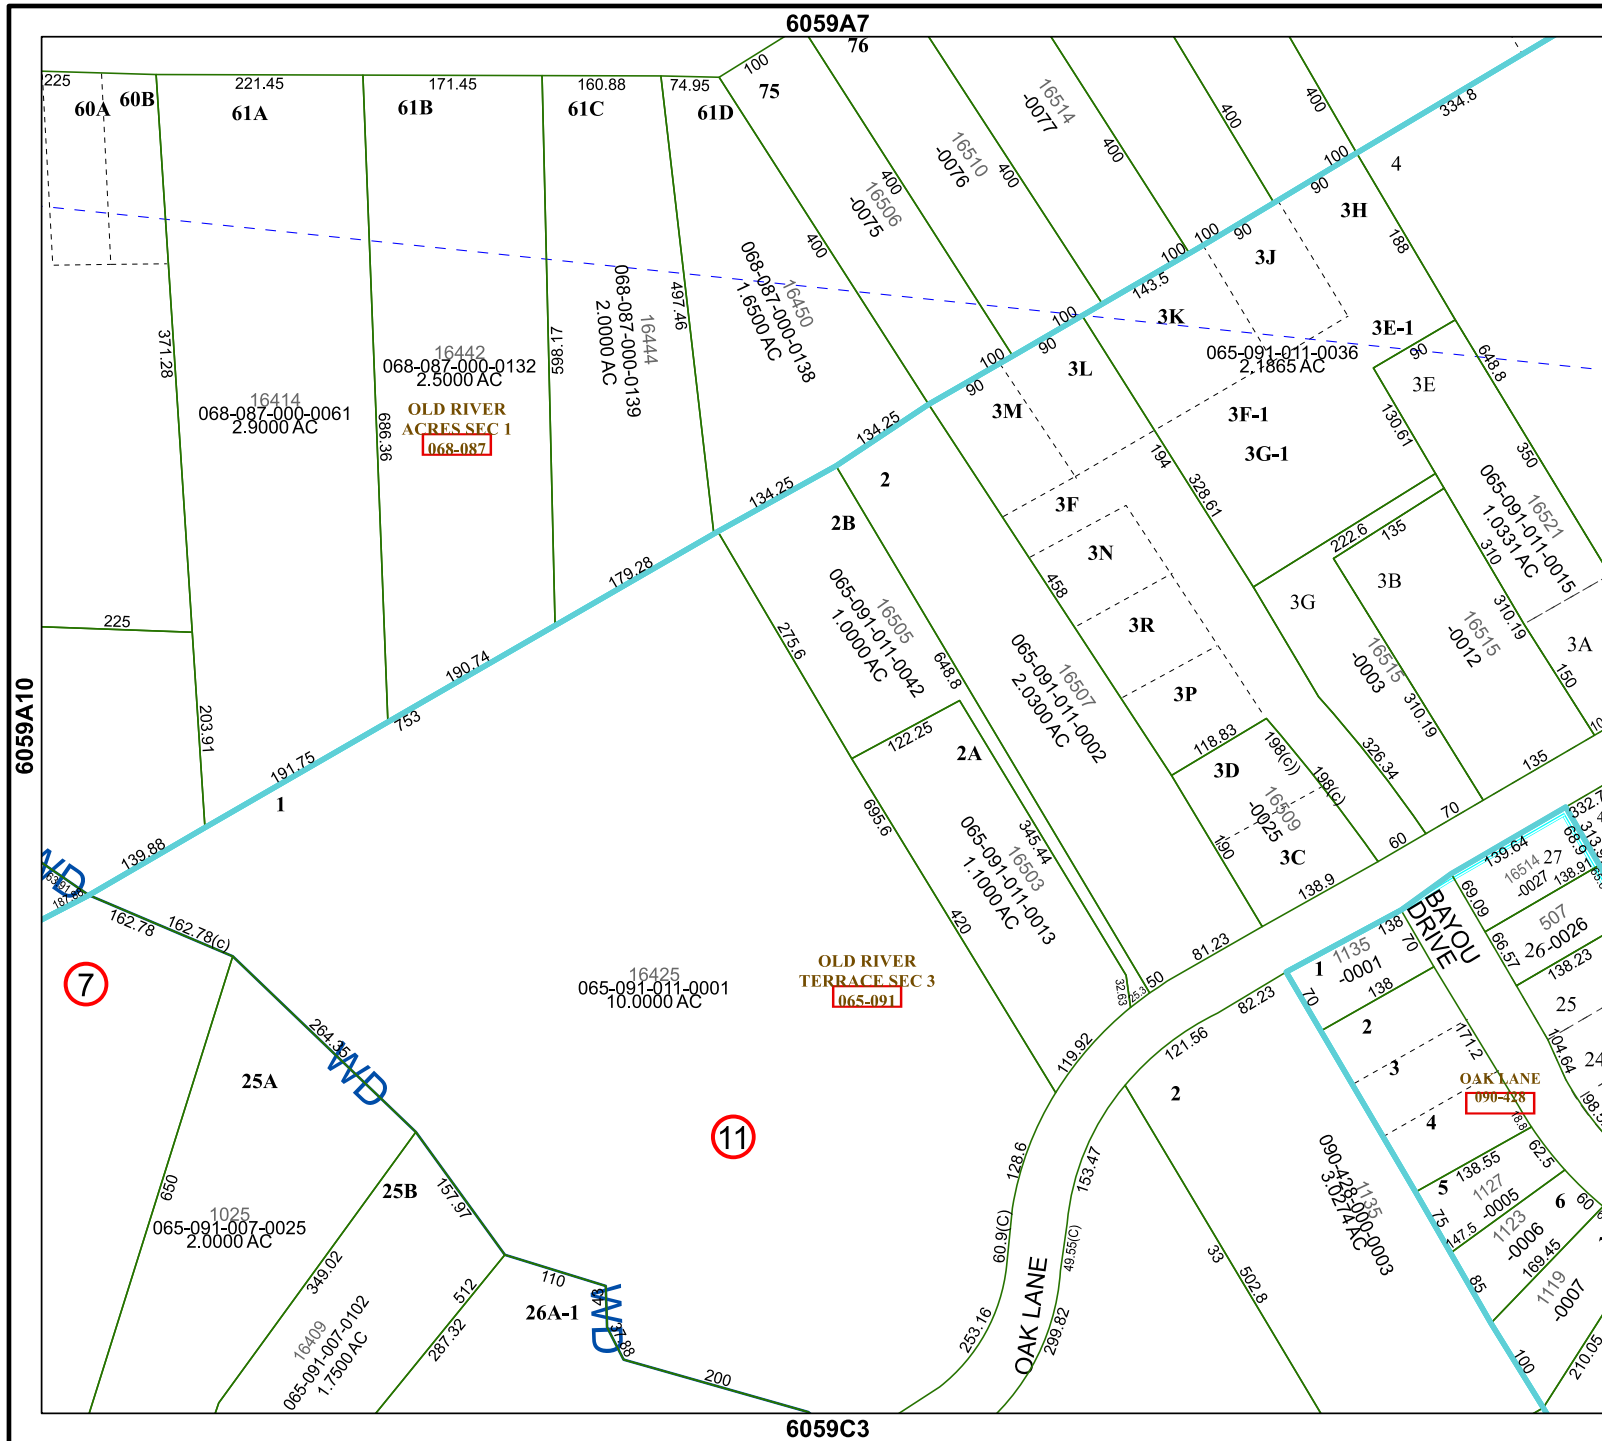

# Harris Central Appraisal District

0 45 90 180 Feet

PUBLICATION DATE:  
6/22/2023

Geospatial or map data maintained by the Harris Central Appraisal District is for informational purposes and may not have been prepared for or be suitable for legal, engineering, or surveying purposes. It does not represent an on-the-ground survey and only represents the approximate location of property boundaries.

## MAP LOCATION

## 6059A11

5	6	7	8	5
9	10	11	12	9
1	2	3	4	1

6059A7

6059C3

6059A10

6059A12

WMD

WMD

WMD

BAYOU DRIVE

OAK LANE

OAK LANE

7

11