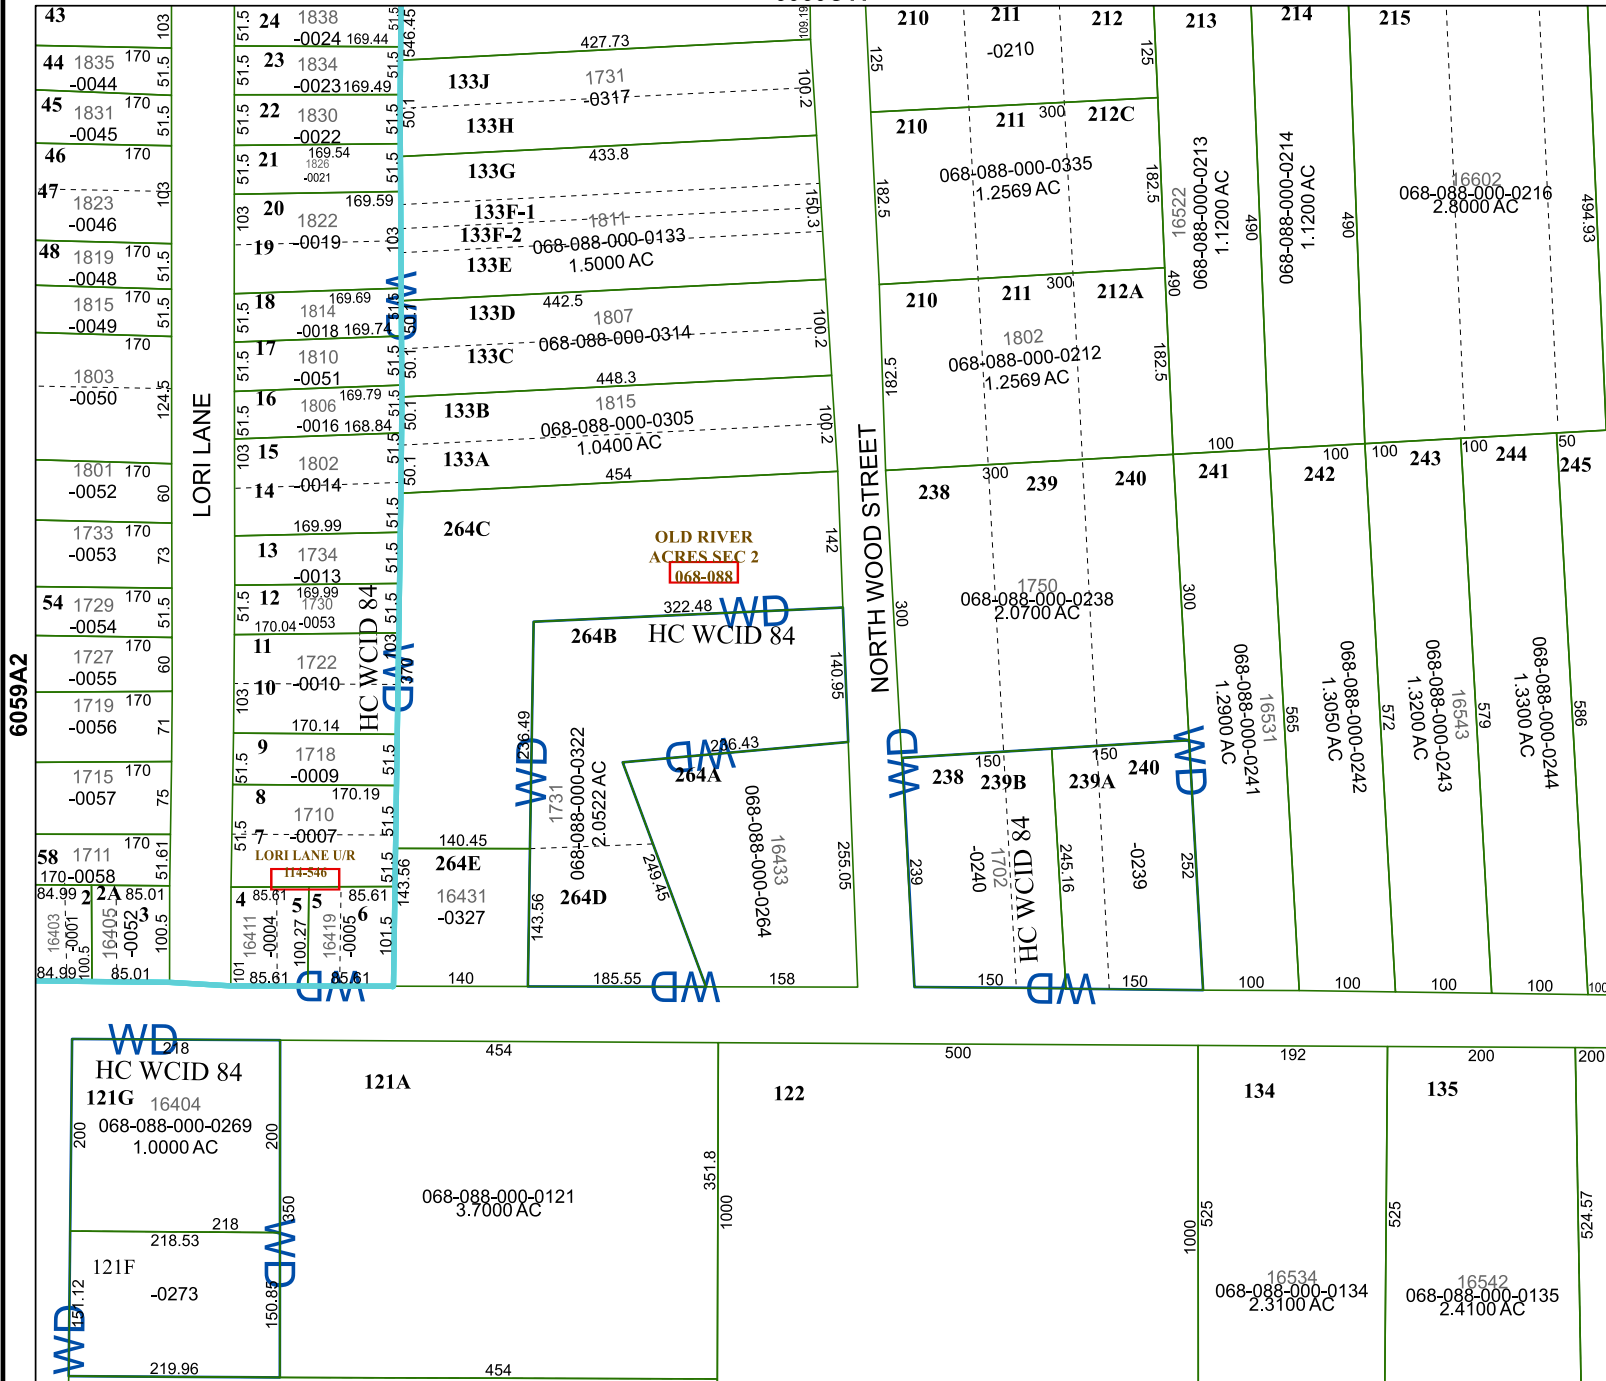

6060C11

6059A7

Harris Central Appraisal District

PUBLICATION DATE:
1/13/2025

Geospatial or map data maintained by the Harris Central Appraisal District is for informational purposes and may not have been prepared for or be suitable for legal, engineering, or surveying purposes. It does not represent an on-the-ground survey and only represents the approximate location of property boundaries.

MAP LOCATION

FACET 6059A3

9	10	11	12	9
1	2	3	4	1
5	6	7	8	5