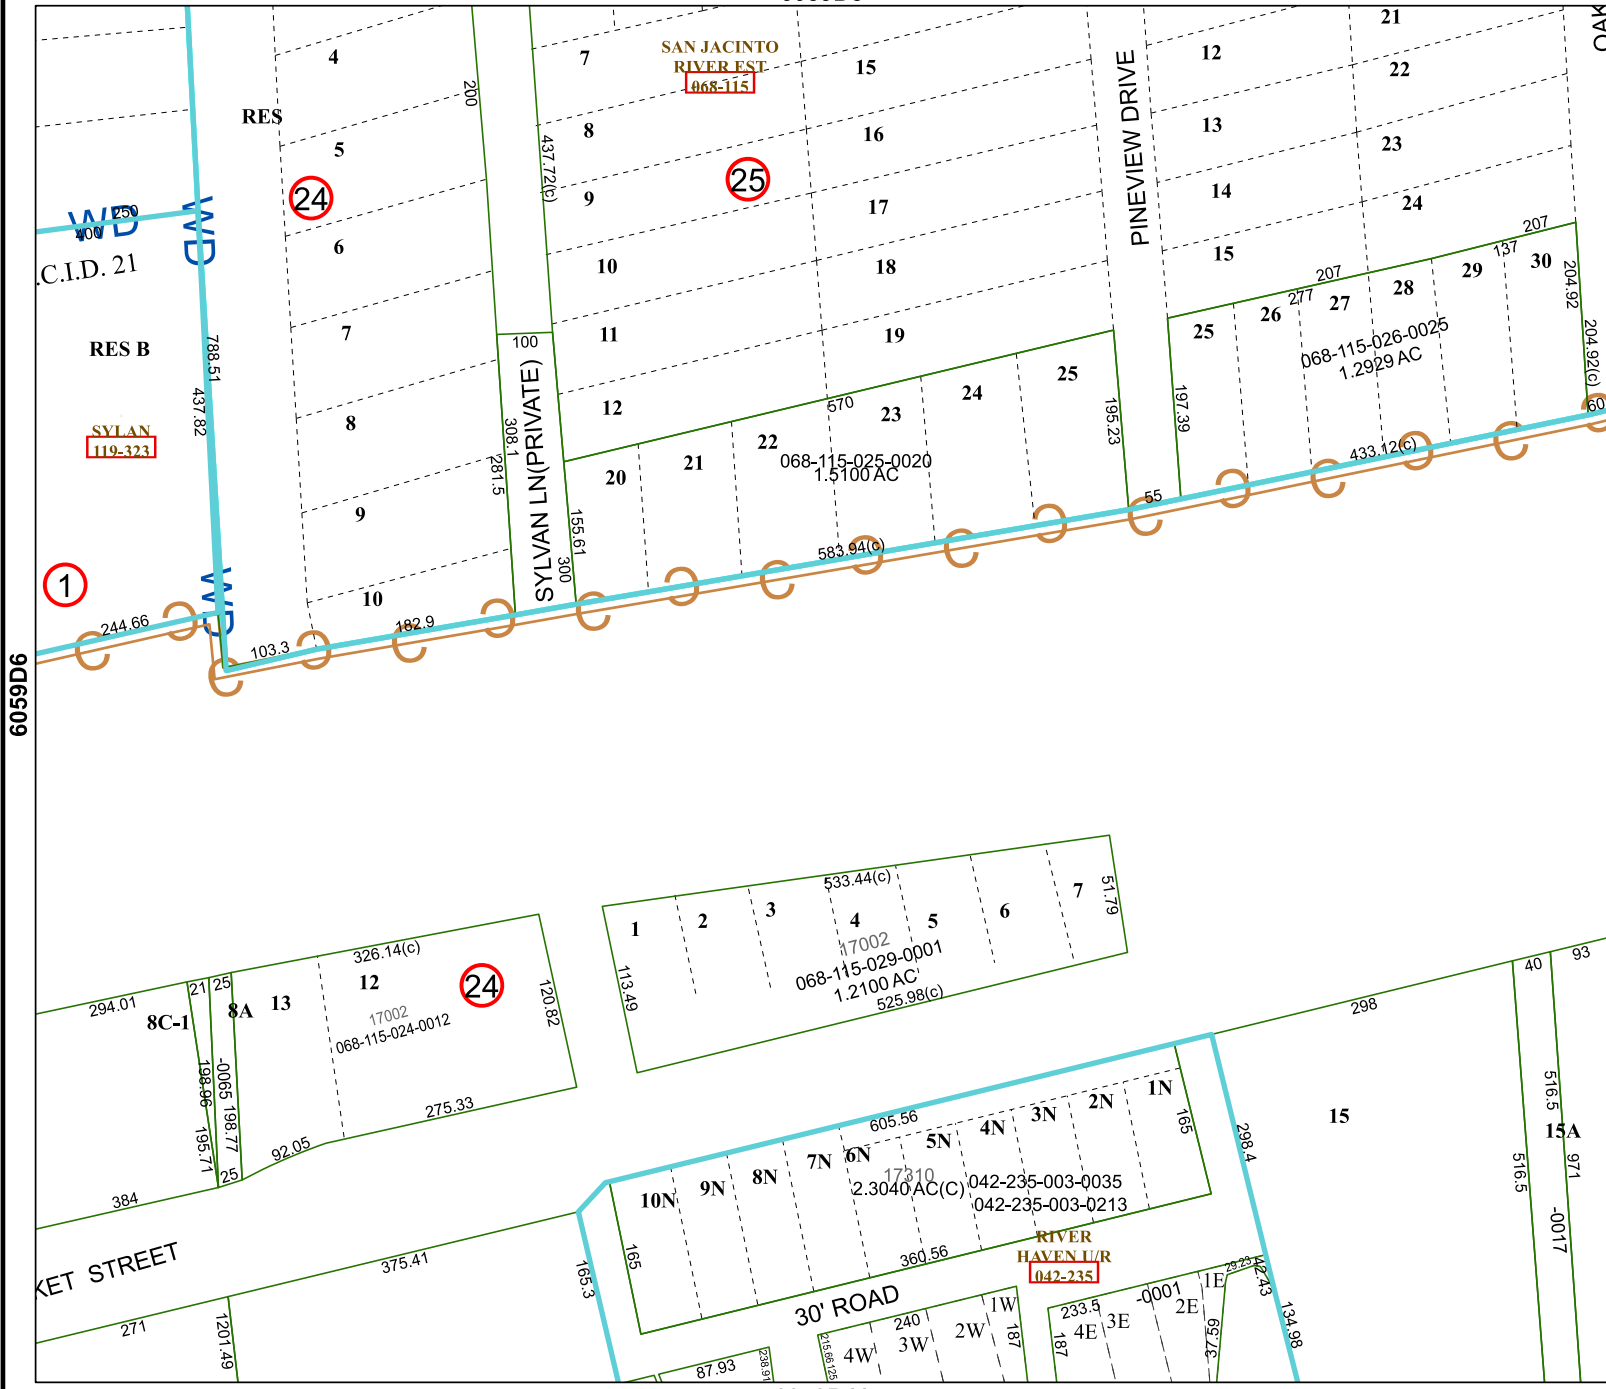

6059D3

6059D6

6059D8

6059D11

# Harris Central Appraisal District

PUBLICATION DATE:  
12/30/2023

Geospatial or map data maintained by the Harris Central Appraisal District is for informational purposes and may not have been prepared for or be suitable for legal, engineering, or surveying purposes. It does not represent an on-the-ground survey and only represents the approximate location of property boundaries.

### MAP LOCATION

## FACET 6059D7

1	2	3	4	1
5	6	7	8	5
9	10	11	12	9