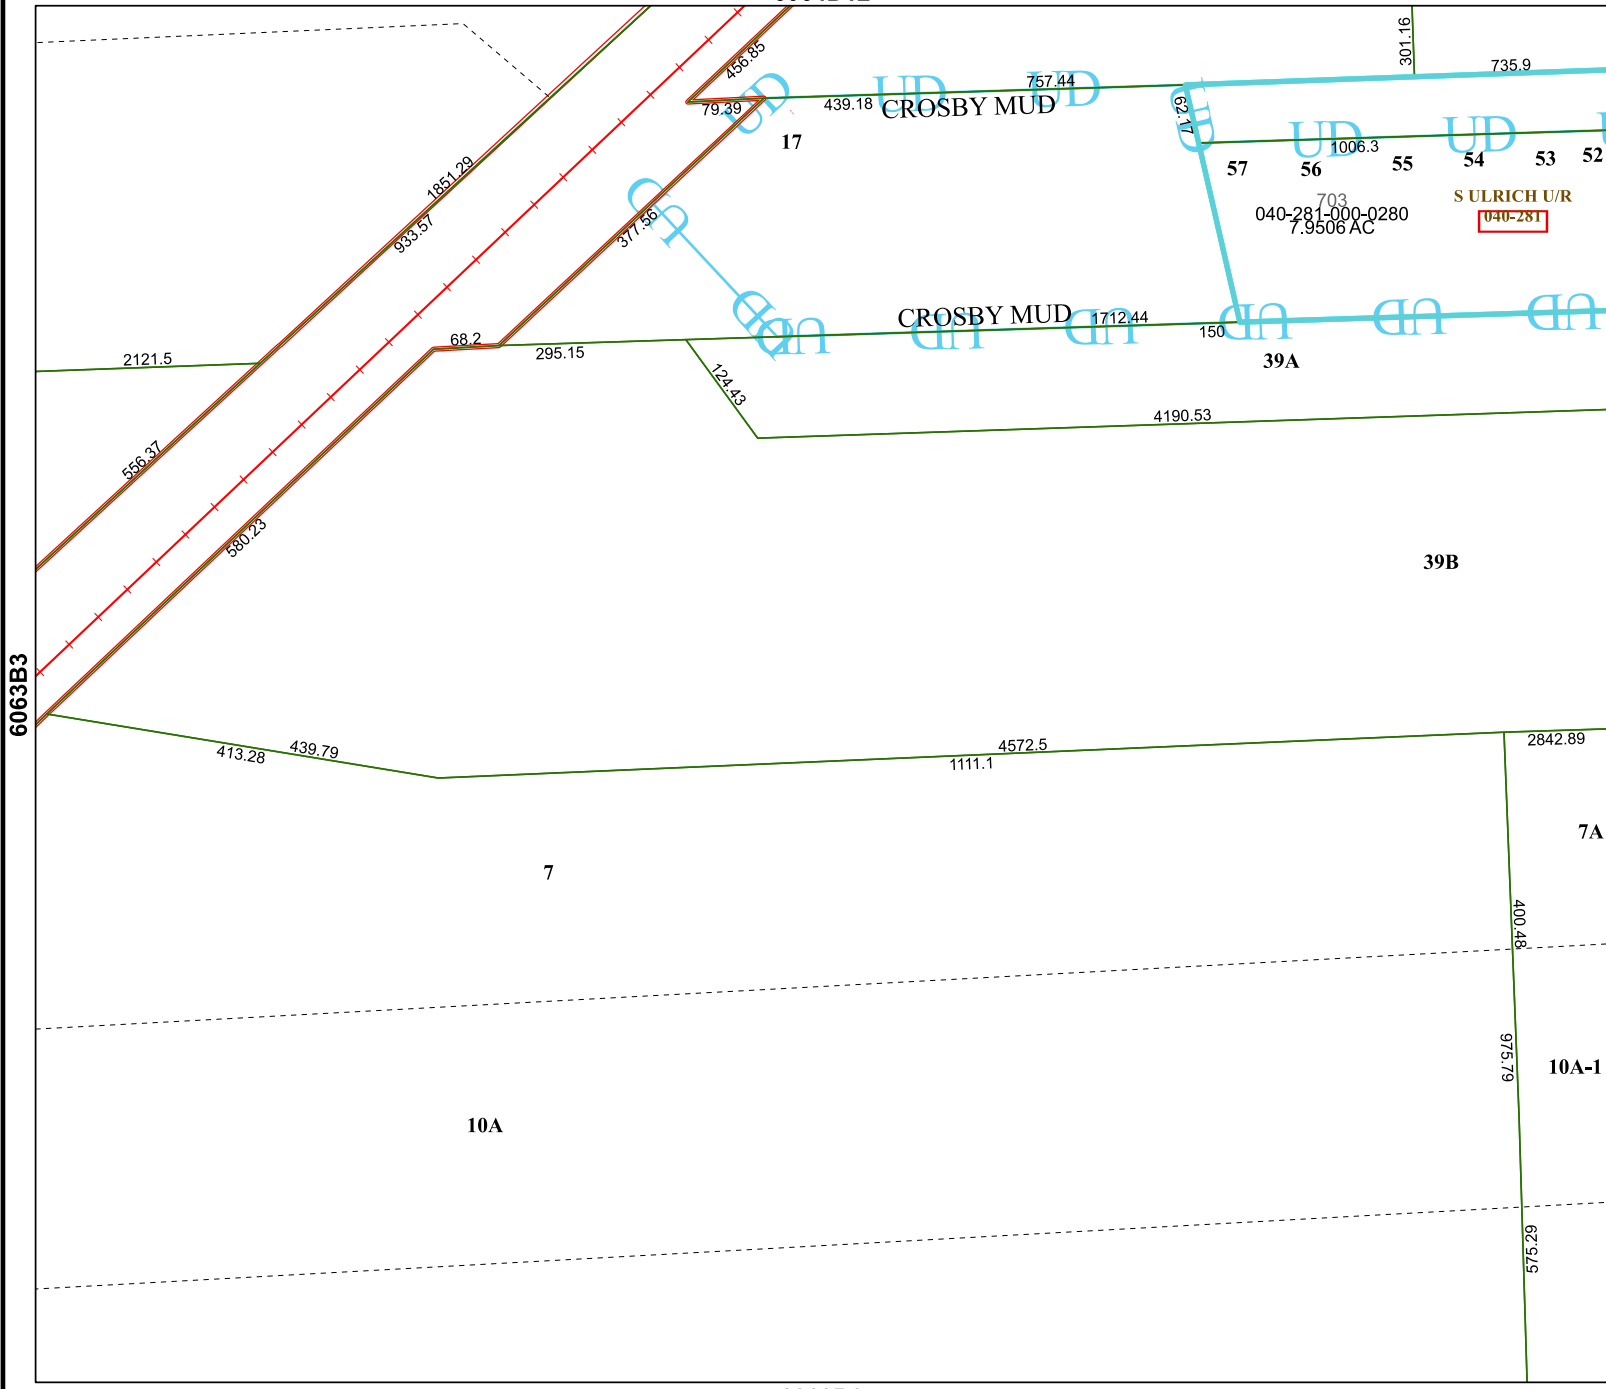

6064D12

Harris Central Appraisal District

PUBLICATION DATE:
2/13/2024

Geospatial or map data maintained by the Harris Central Appraisal District is for informational purposes and may not have been prepared for or be suitable for legal, engineering, or surveying purposes. It does not represent an on-the-ground survey and only represents the approximate location of property boundaries.

MAP LOCATION

FACET 6063B4

10	11	12	9	10
2	3	4	1	2
6	7	8	5	6

6063B8