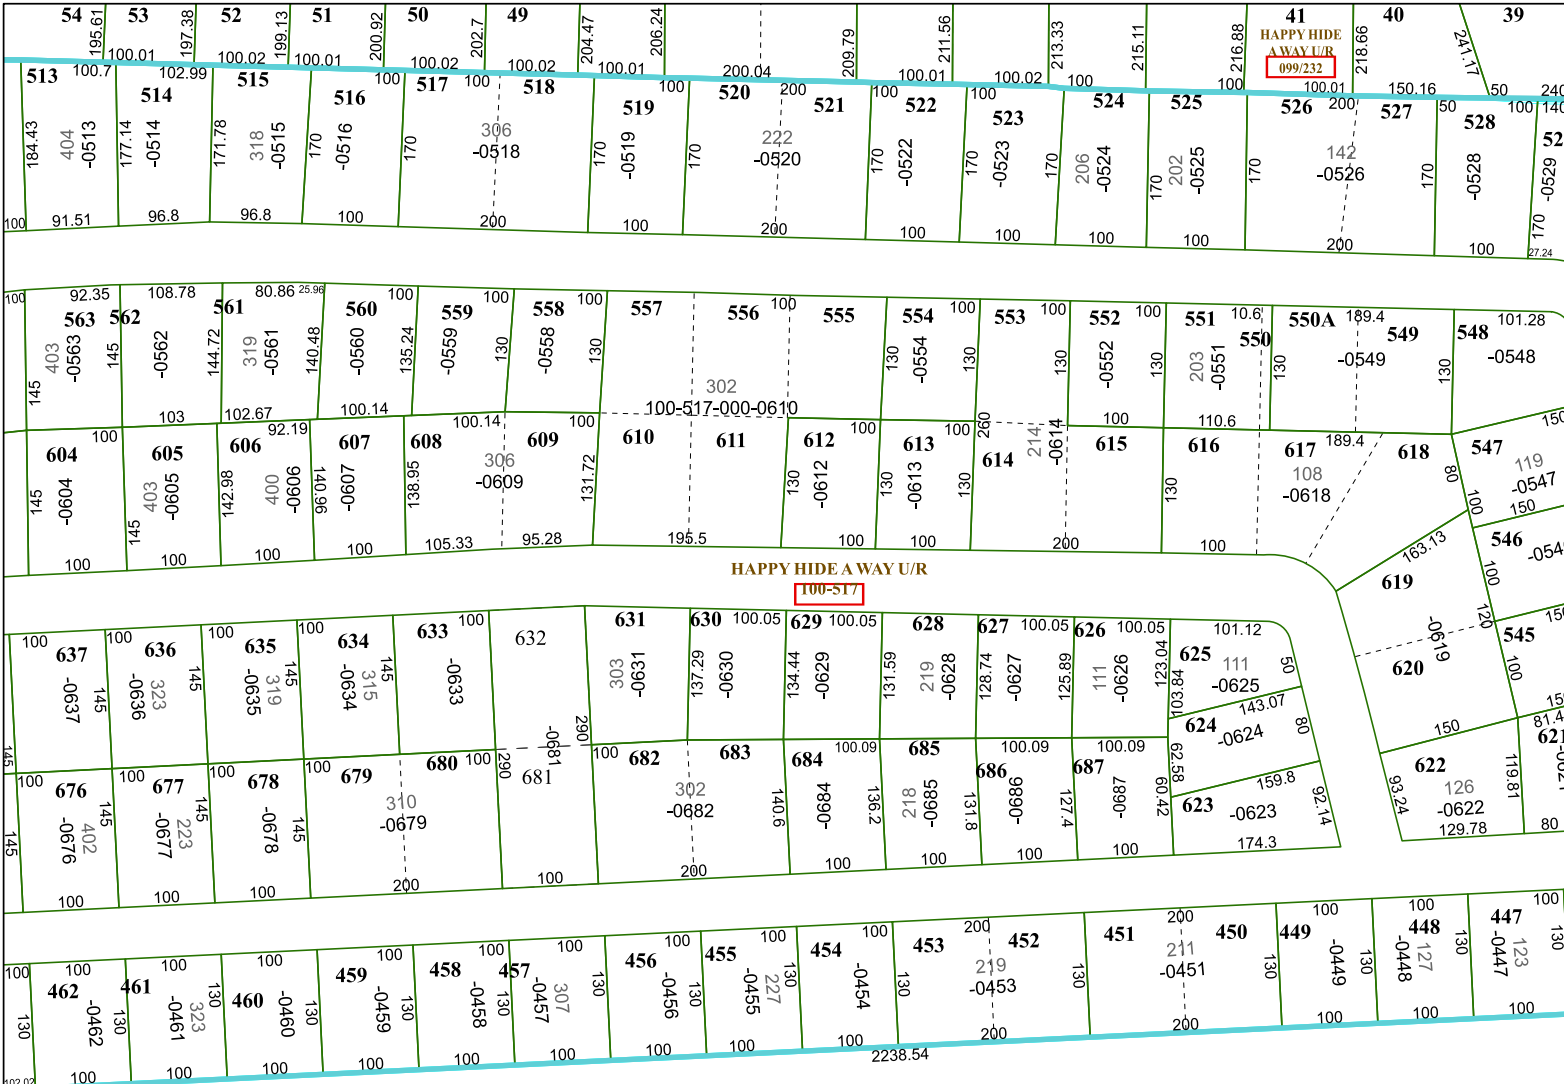

6067A12

# Harris Central Appraisal District

PUBLICATION DATE: 1/13/2025

Geospatial or map data maintained by the Harris Central Appraisal District is for informational purposes and may not have been prepared for or be suitable for legal, engineering, or surveying purposes. It does not represent an on-the-ground survey and only represents the approximate location of property boundaries.

MAP LOCATION

## FACET 6067C4

10	11	12	9	10
2	3	4	1	2
6	7	8	5	6

6067C8

6067C3

4B