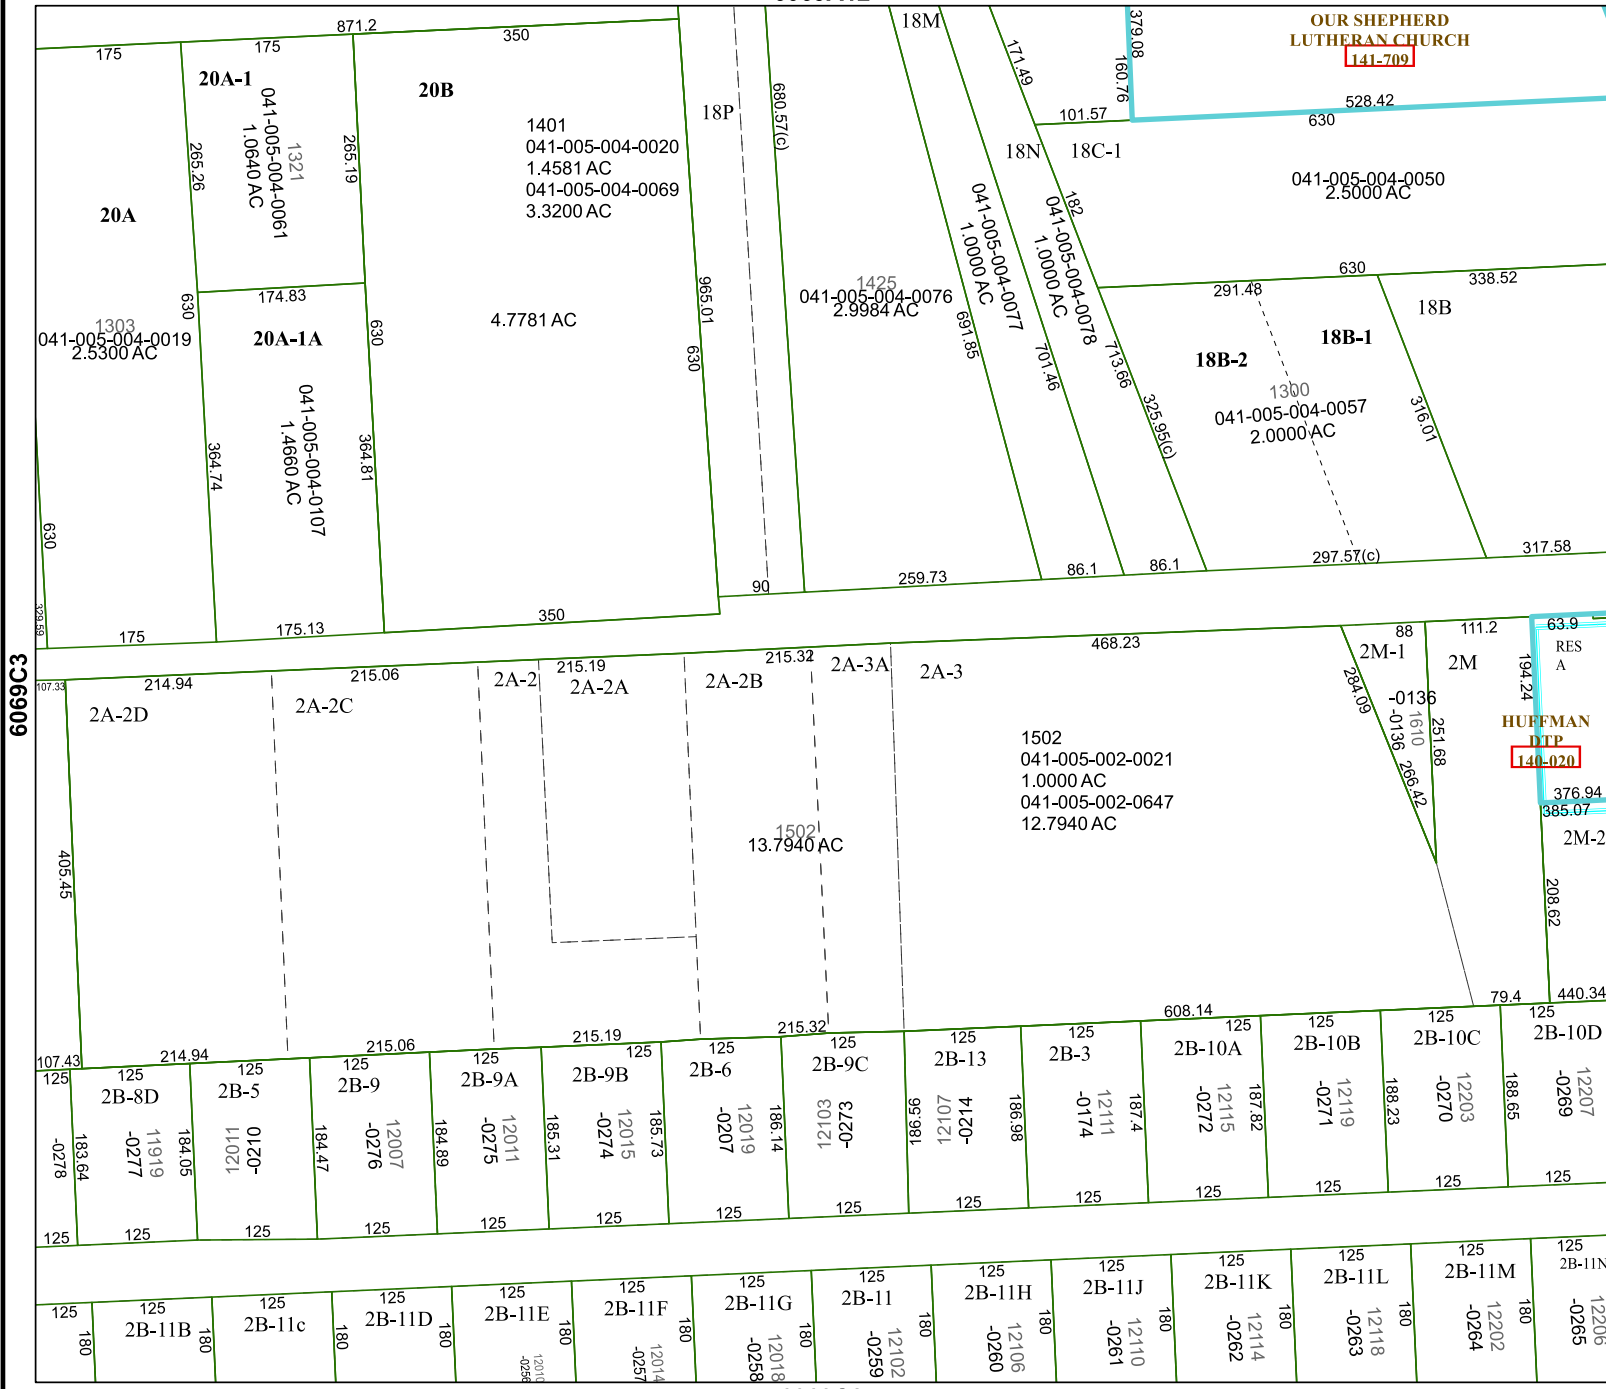

# Harris Central Appraisal District

0 45 90 180  
Feet

PUBLICATION DATE:  
5/6/2024

Geospatial or map data maintained by the Harris Central Appraisal District is for informational purposes and may not have been prepared for or be suitable for legal, engineering, or surveying purposes. It does not represent an on-the-ground survey and only represents the approximate location of property boundaries.

MAP LOCATION

# FACET 6069C4

10	11	12	9	10
2	3	4	1	2
6	7	8	5	6

6069C8

6069C3

6069D1