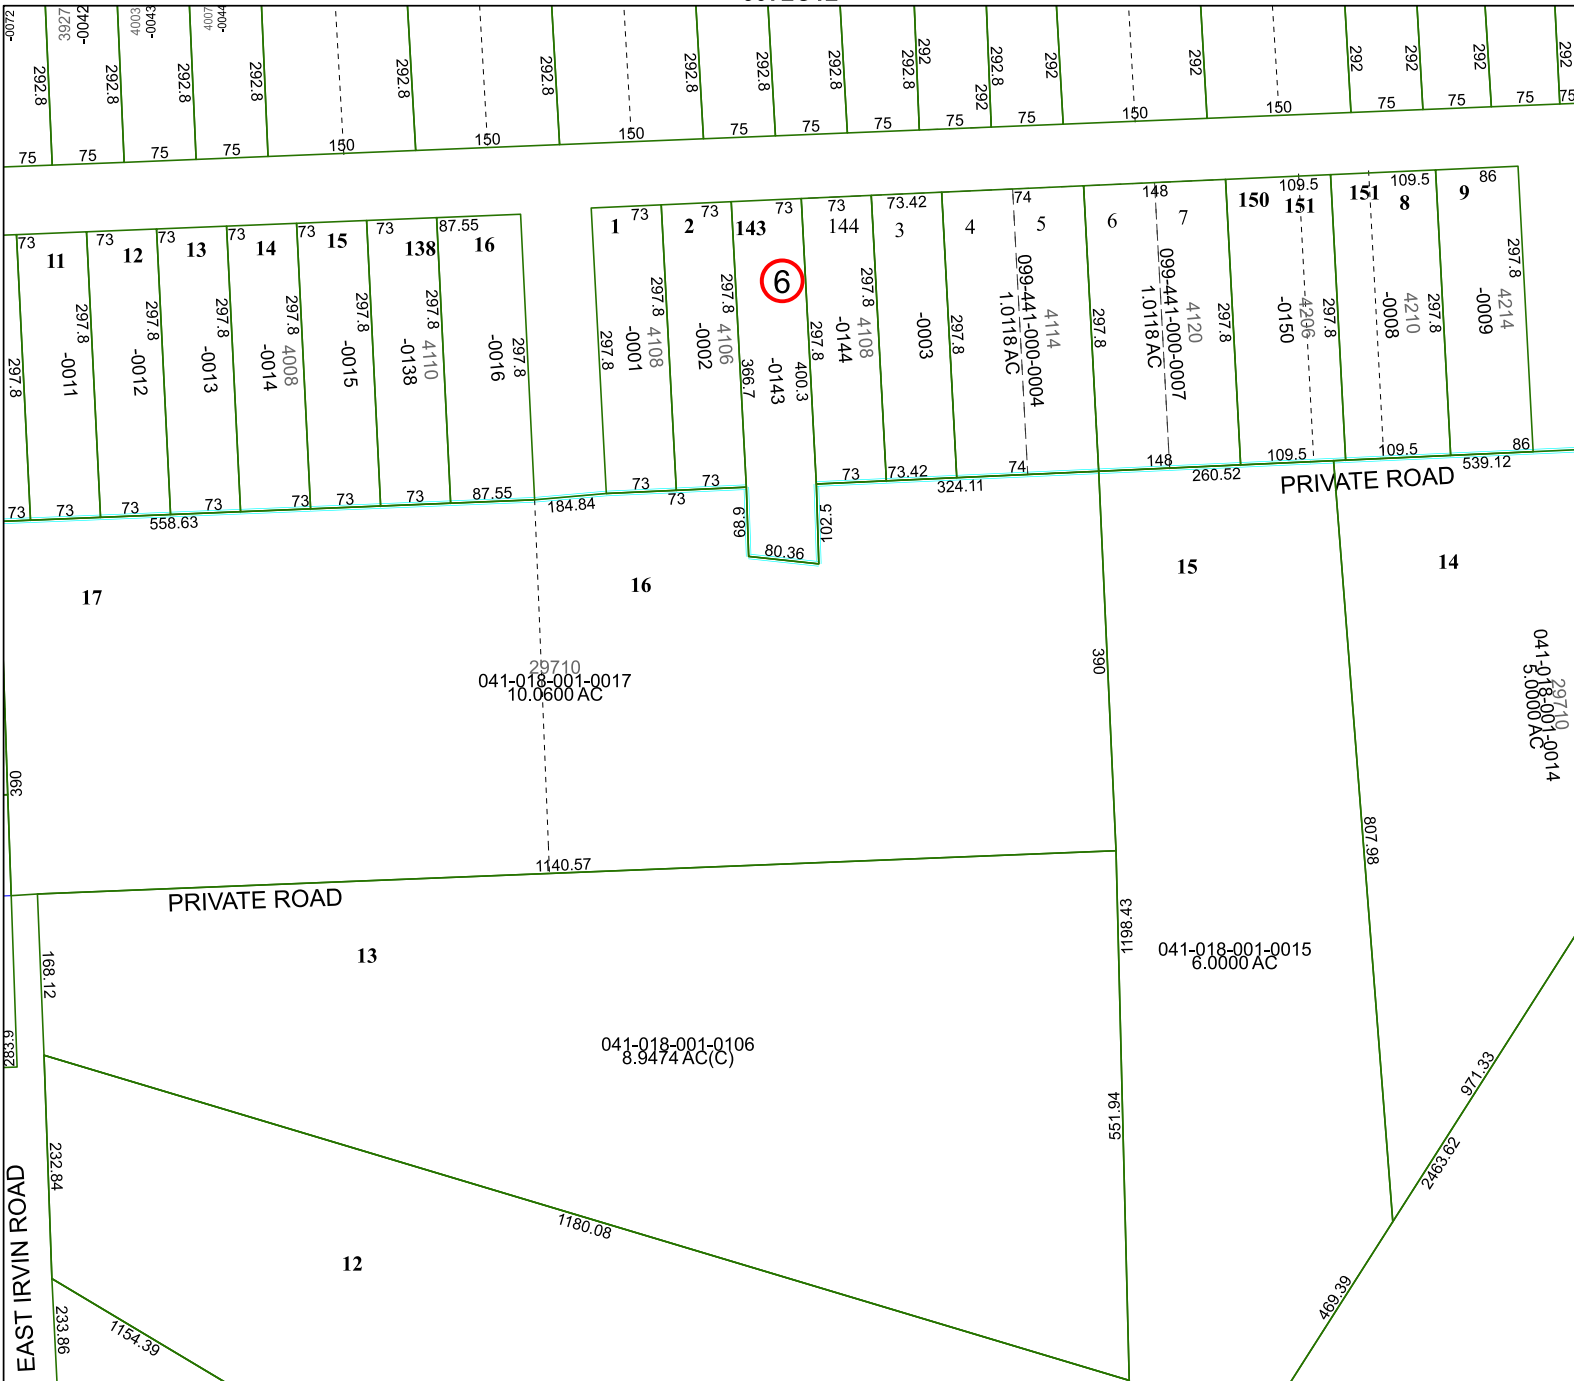

6072C12

6071A8

# Harris Central Appraisal District

PUBLICATION DATE:  
1/13/2025

Geospatial or map data maintained by the Harris Central Appraisal District is for informational purposes and may not have been prepared for or be suitable for legal, engineering, or surveying purposes. It does not represent an on-the-ground survey and only represents the approximate location of property boundaries.

### MAP LOCATION

## FACET 6071A4

10	11	12	9	10
2	3	4	1	2
6	7	8	5	6

6071A3

EAST IRVIN ROAD

PRIVATE ROAD

PRIVATE ROAD

6071B1

6071A4