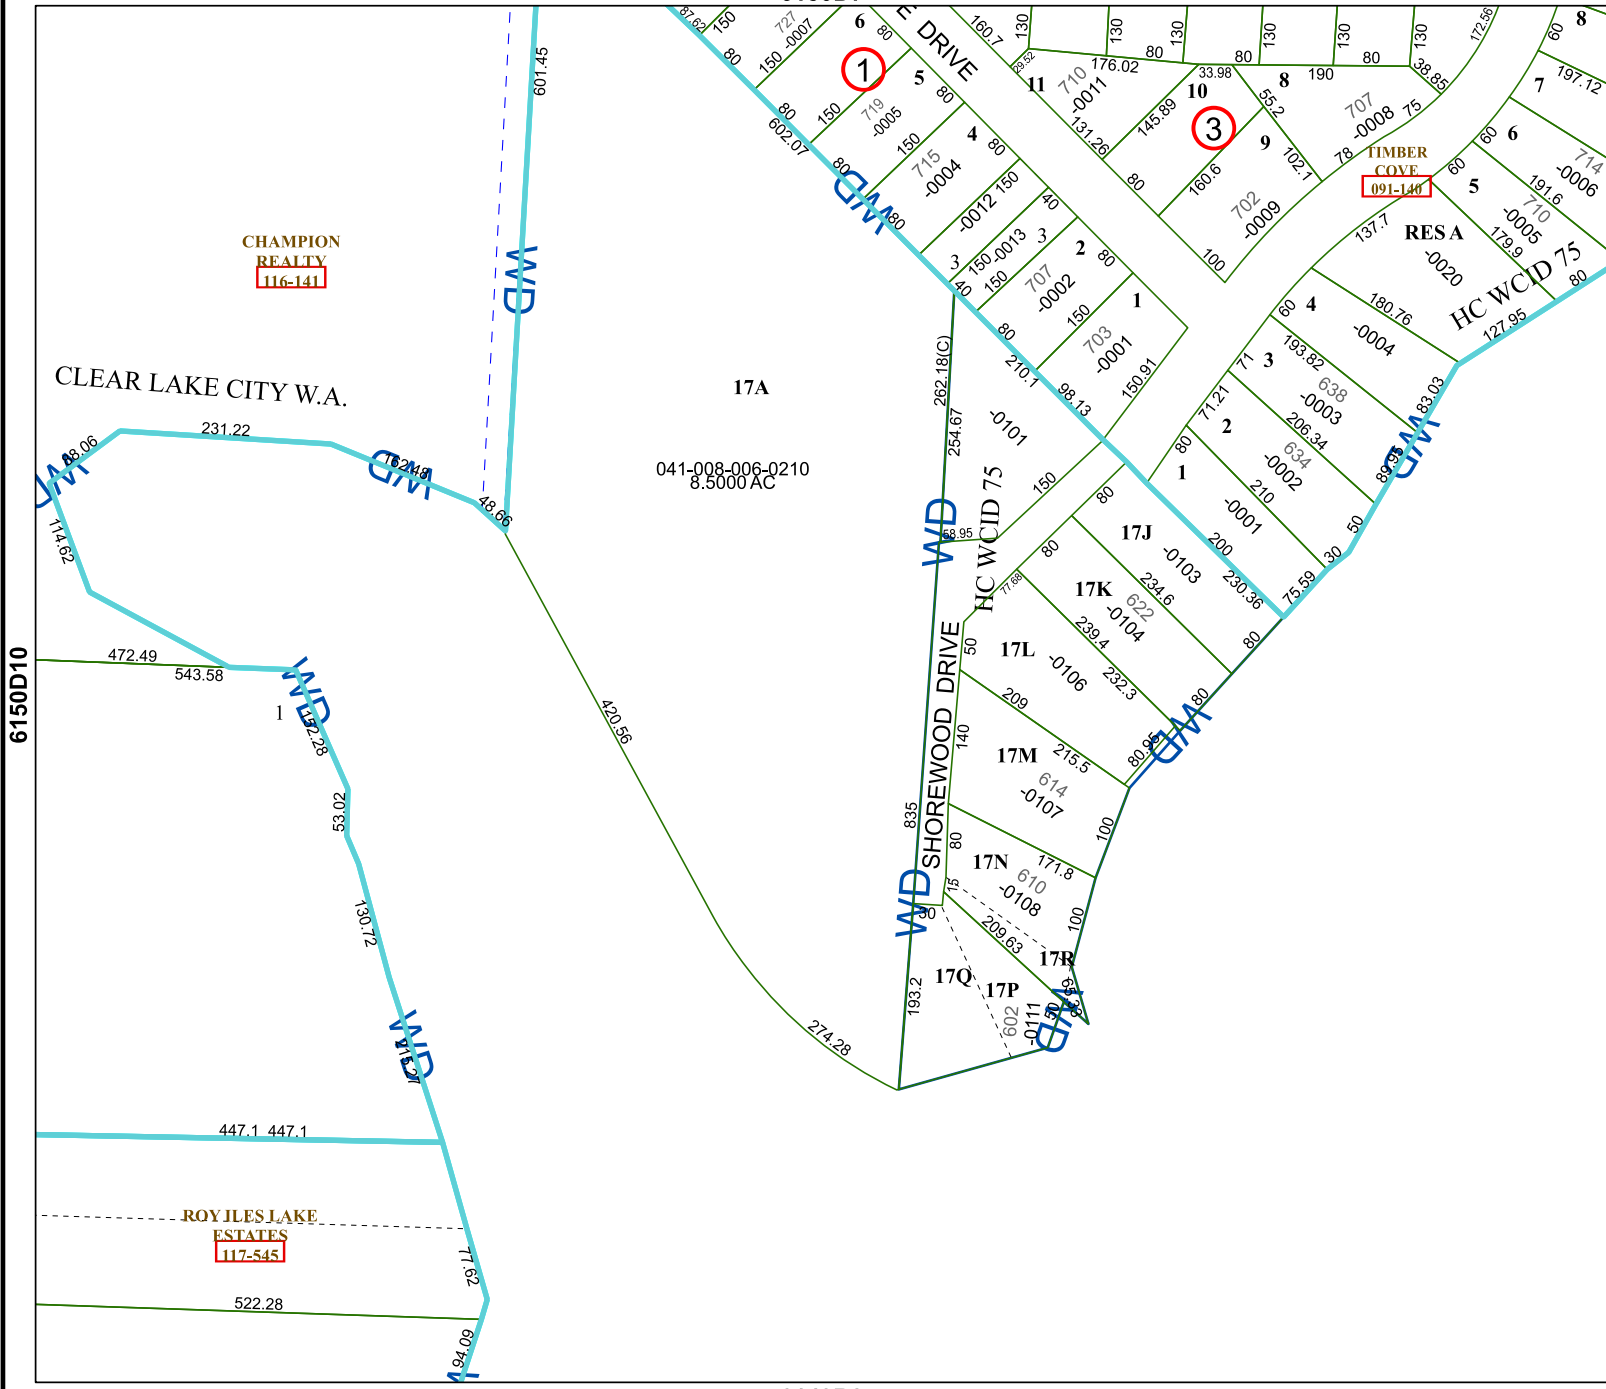

6150D7

CHAMPION REALTY 116-141

ROY JLES LAKE ESTATES 117-545

Harris Central Appraisal District

PUBLICATION DATE: 1/4/2023

Geospatial or map data maintained by the Harris Central Appraisal District is for informational purposes and may not have been prepared for or be suitable for legal, engineering, or surveying purposes. It does not represent an on-the-ground survey and only represents the approximate location of property boundaries.

MAP LOCATION

FACET 6150D11

5	6	7	8	5
9	10	11	12	9
1	2	3	4	1

6149B3