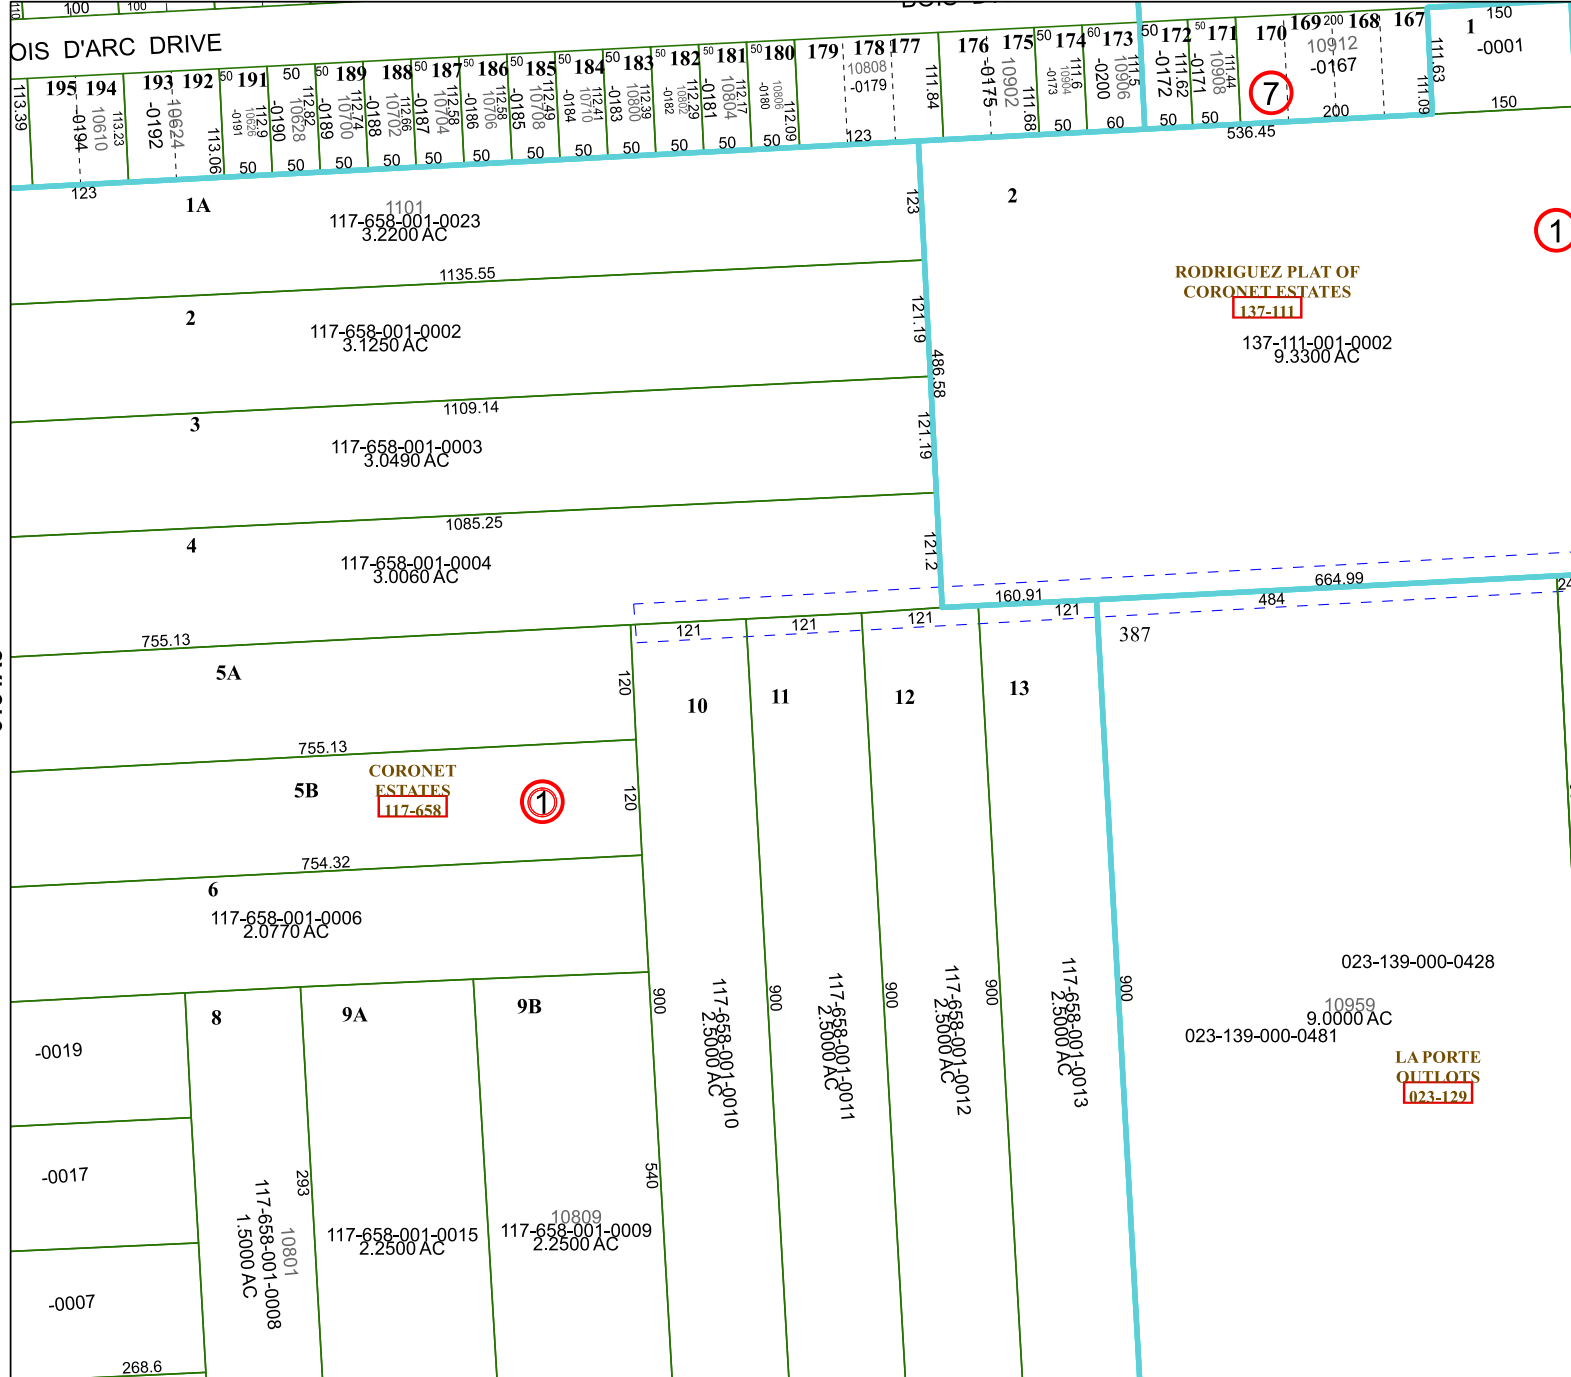

6155C12

OIS D'ARC DRIVE

Harris Central Appraisal District

0 45 90 180 Feet

PUBLICATION DATE: 12/30/2023

Geospatial or map data maintained by the Harris Central Appraisal District is for informational purposes and may not have been prepared for or be suitable for legal, engineering, or surveying purposes. It does not represent an on-the-ground survey and only represents the approximate location of property boundaries.

MAP LOCATION

FACET 6154A4

10	11	12	9	10
2	3	4	1	2
6	7	8	5	6

6154A8

6154A3

6154B1