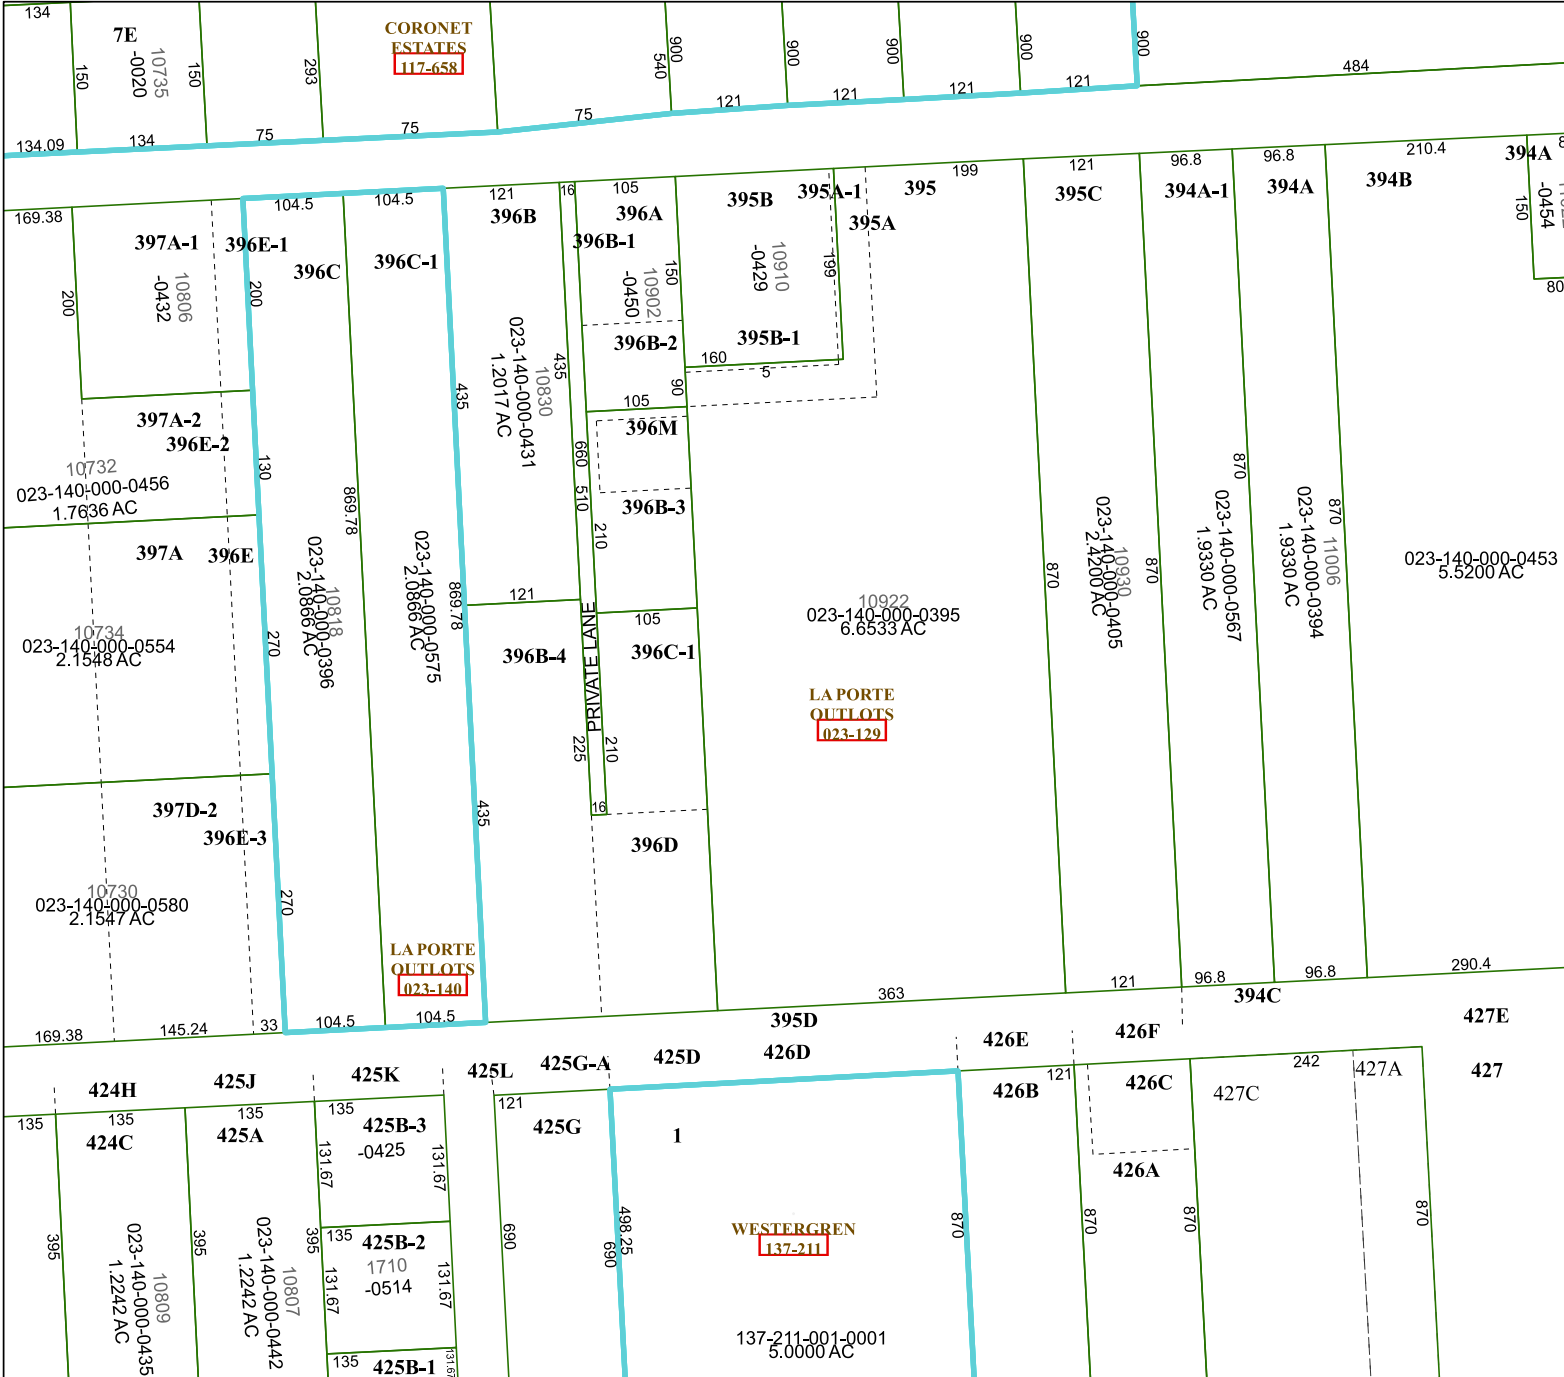

6154A4

6154A12

Harris Central Appraisal District

PUBLICATION DATE:
1/4/2023

Geospatial or map data maintained by the Harris Central Appraisal District is for informational purposes and may not have been prepared for or be suitable for legal, engineering, or surveying purposes. It does not represent an on-the-ground survey and only represents the approximate location of property boundaries.

MAP LOCATION

FACET 6154A8

2	3	4	1	2
6	7	8	5	6
10	11	12	9	10

6154A7

6154B5