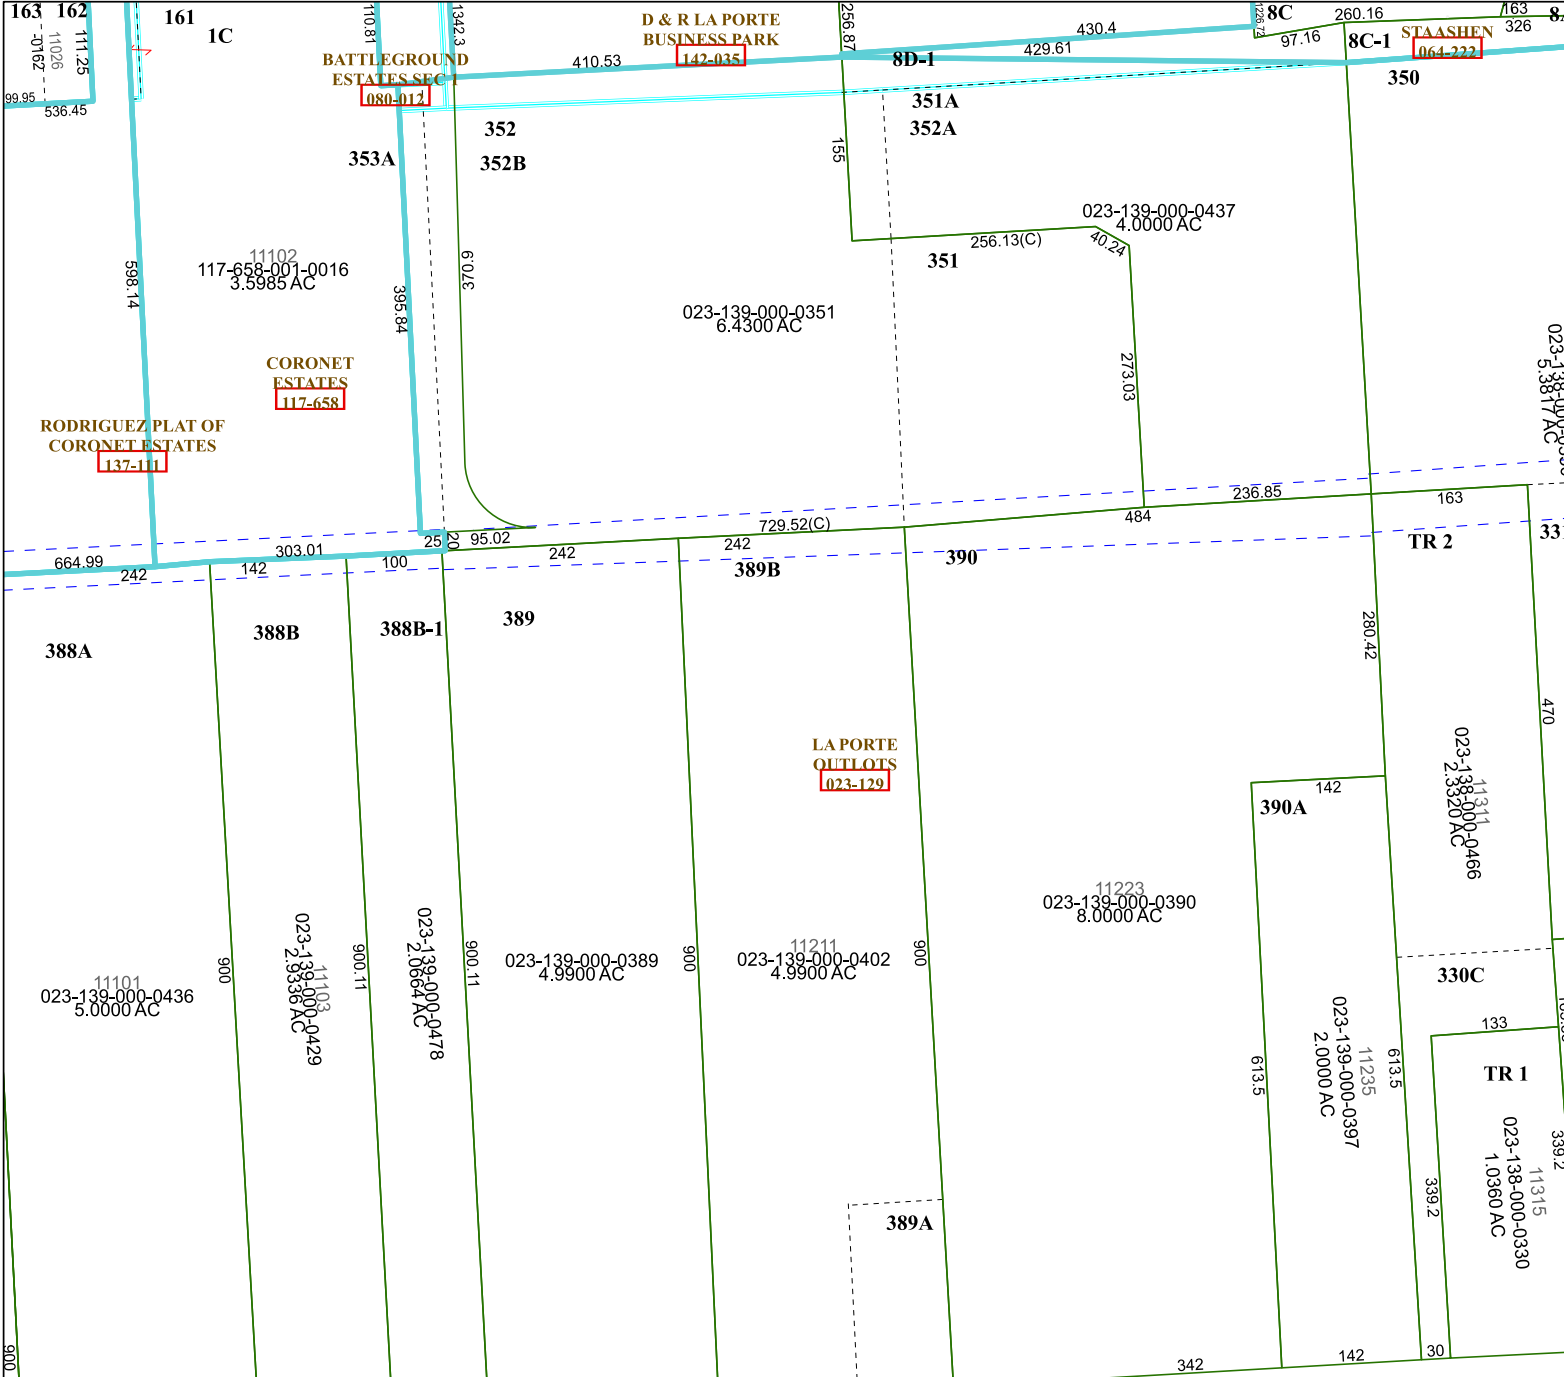

6155D9

# Harris Central Appraisal District

PUBLICATION DATE:  
5/6/2024

Geospatial or map data maintained by the Harris Central Appraisal District is for informational purposes and may not have been prepared for or be suitable for legal, engineering, or surveying purposes. It does not represent an on-the-ground survey and only represents the approximate location of property boundaries.

### MAP LOCATION

## FACET 6154B1

11	12	9	10	11
3	4	1	2	3
7	8	5	6	7

6154B5

6154A4

6154B2