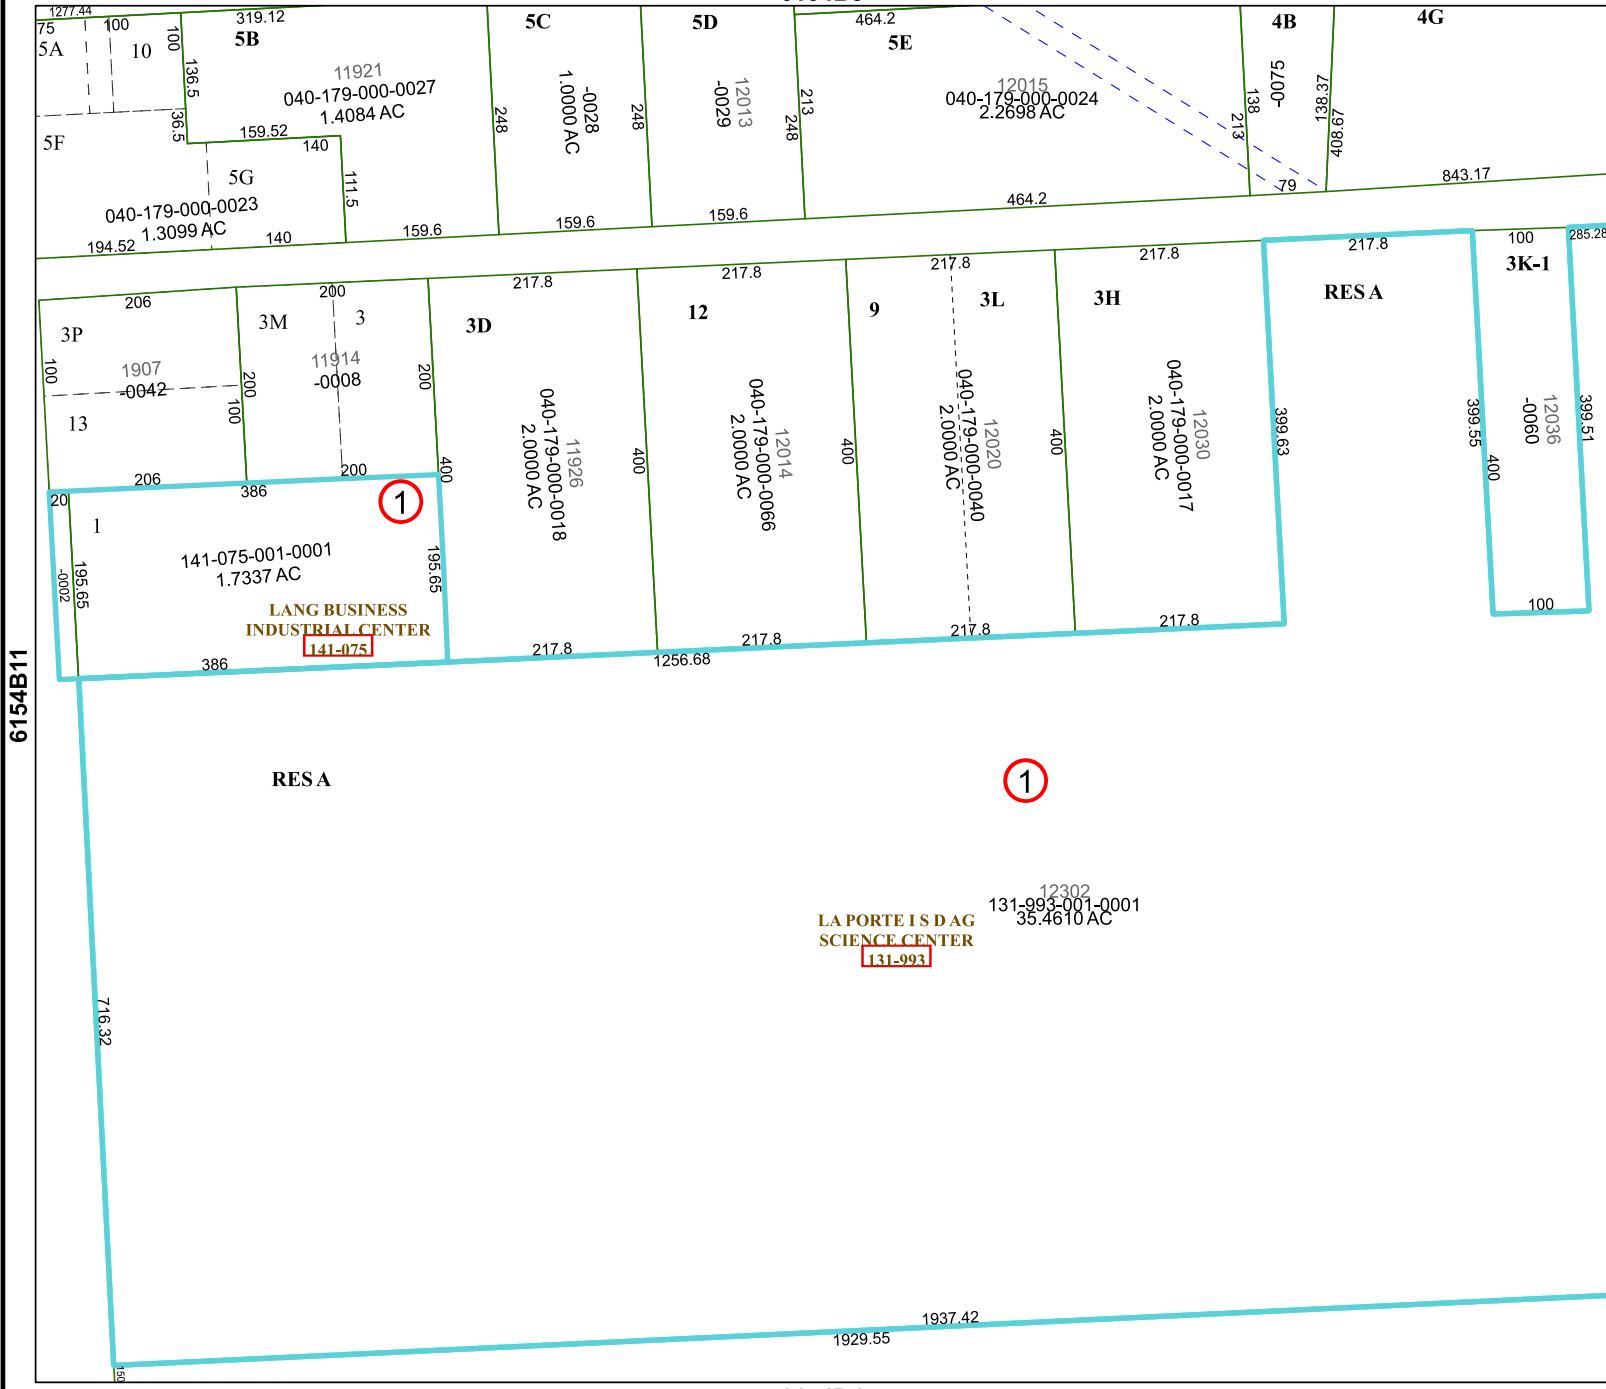

6154B8

6154B11

Harris Central Appraisal District

PUBLICATION DATE:
3/13/2023

Geospatial or map data maintained by the Harris Central Appraisal District is for informational purposes and may not have been prepared for or be suitable for legal, engineering, or surveying purposes. It does not represent an on-the-ground survey and only represents the approximate location of property boundaries.

MAP LOCATION

FACET

6154B12

6	7	8	5	6
10	11	12	9	10
2	3	4	1	2

6154D4

6254B