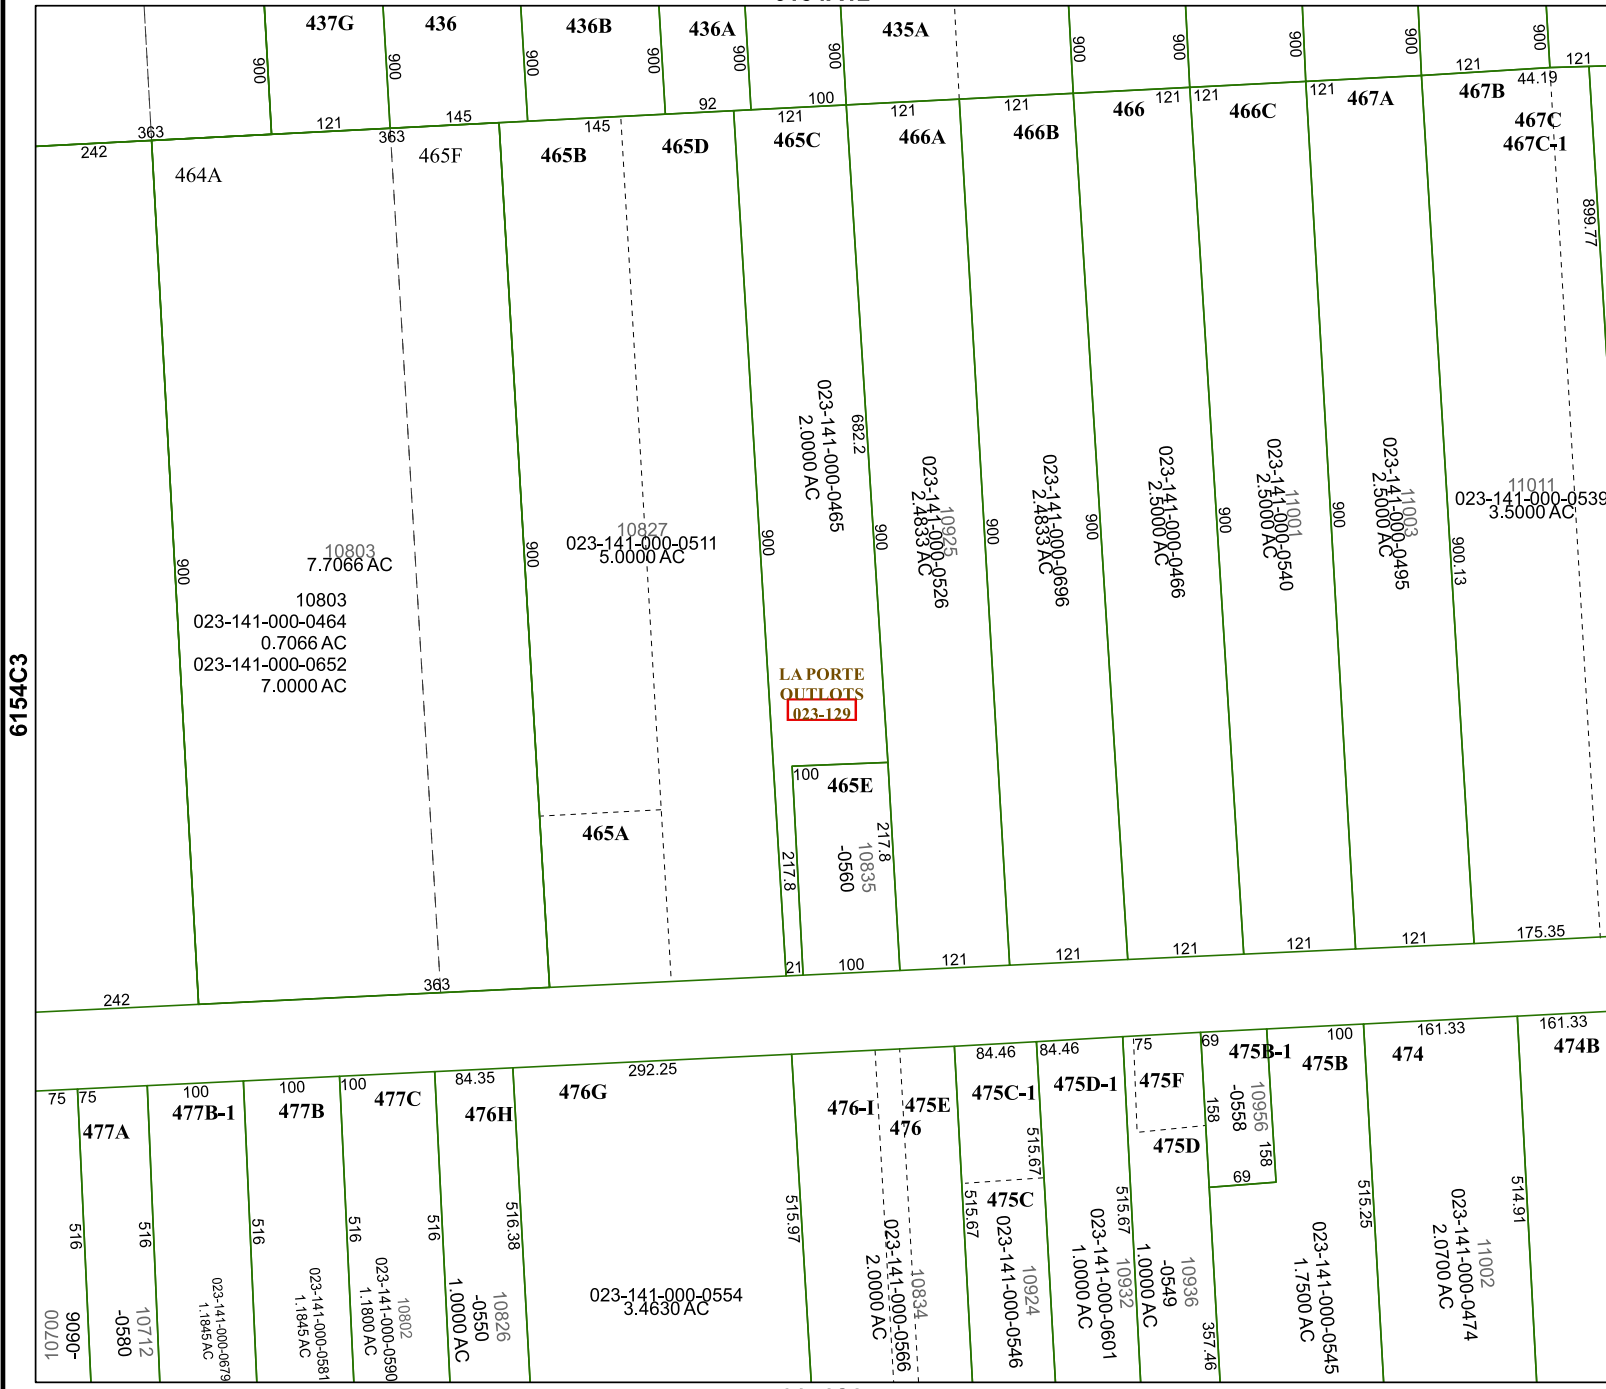

6154A12

6154C8

6154C3

Harris Central Appraisal District

PUBLICATION DATE:
1/30/2023

Geospatial or map data maintained by the Harris Central Appraisal District is for informational purposes and may not have been prepared for or be suitable for legal, engineering, or surveying purposes. It does not represent an on-the-ground survey and only represents the approximate location of property boundaries.

MAP LOCATION

FACET 6154C4

10	11	12	9	10
2	3	4	1	2
6	7	8	5	6