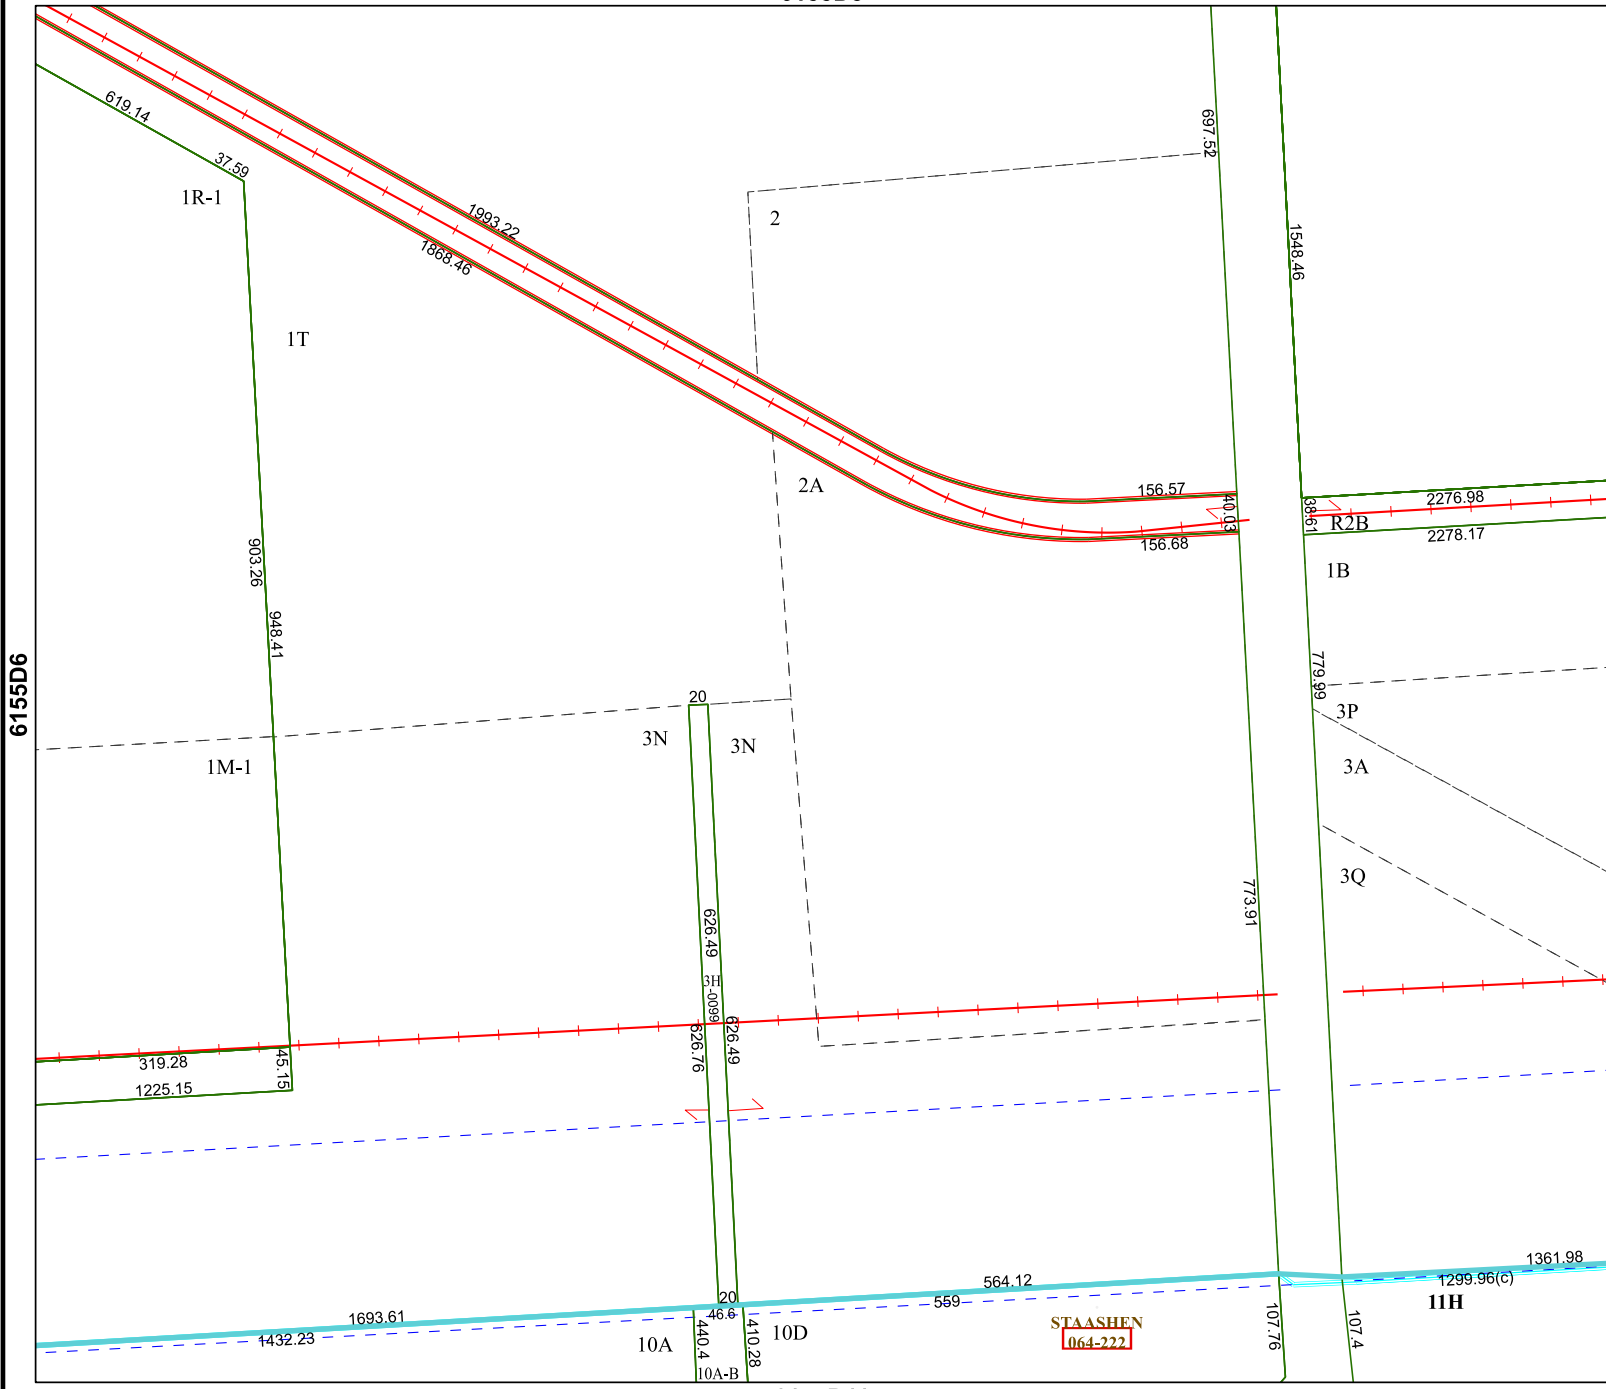

6155D3

6155D6

Harris Central Appraisal District

PUBLICATION DATE:
1/13/2025

Geospatial or map data maintained by the Harris Central Appraisal District is for informational purposes and may not have been prepared for or be suitable for legal, engineering, or surveying purposes. It does not represent an on-the-ground survey and only represents the approximate location of property boundaries.

MAP LOCATION

FACET 6155D7

1	2	3	4	1
5	6	7	8	5
9	10	11	12	9

6155D11