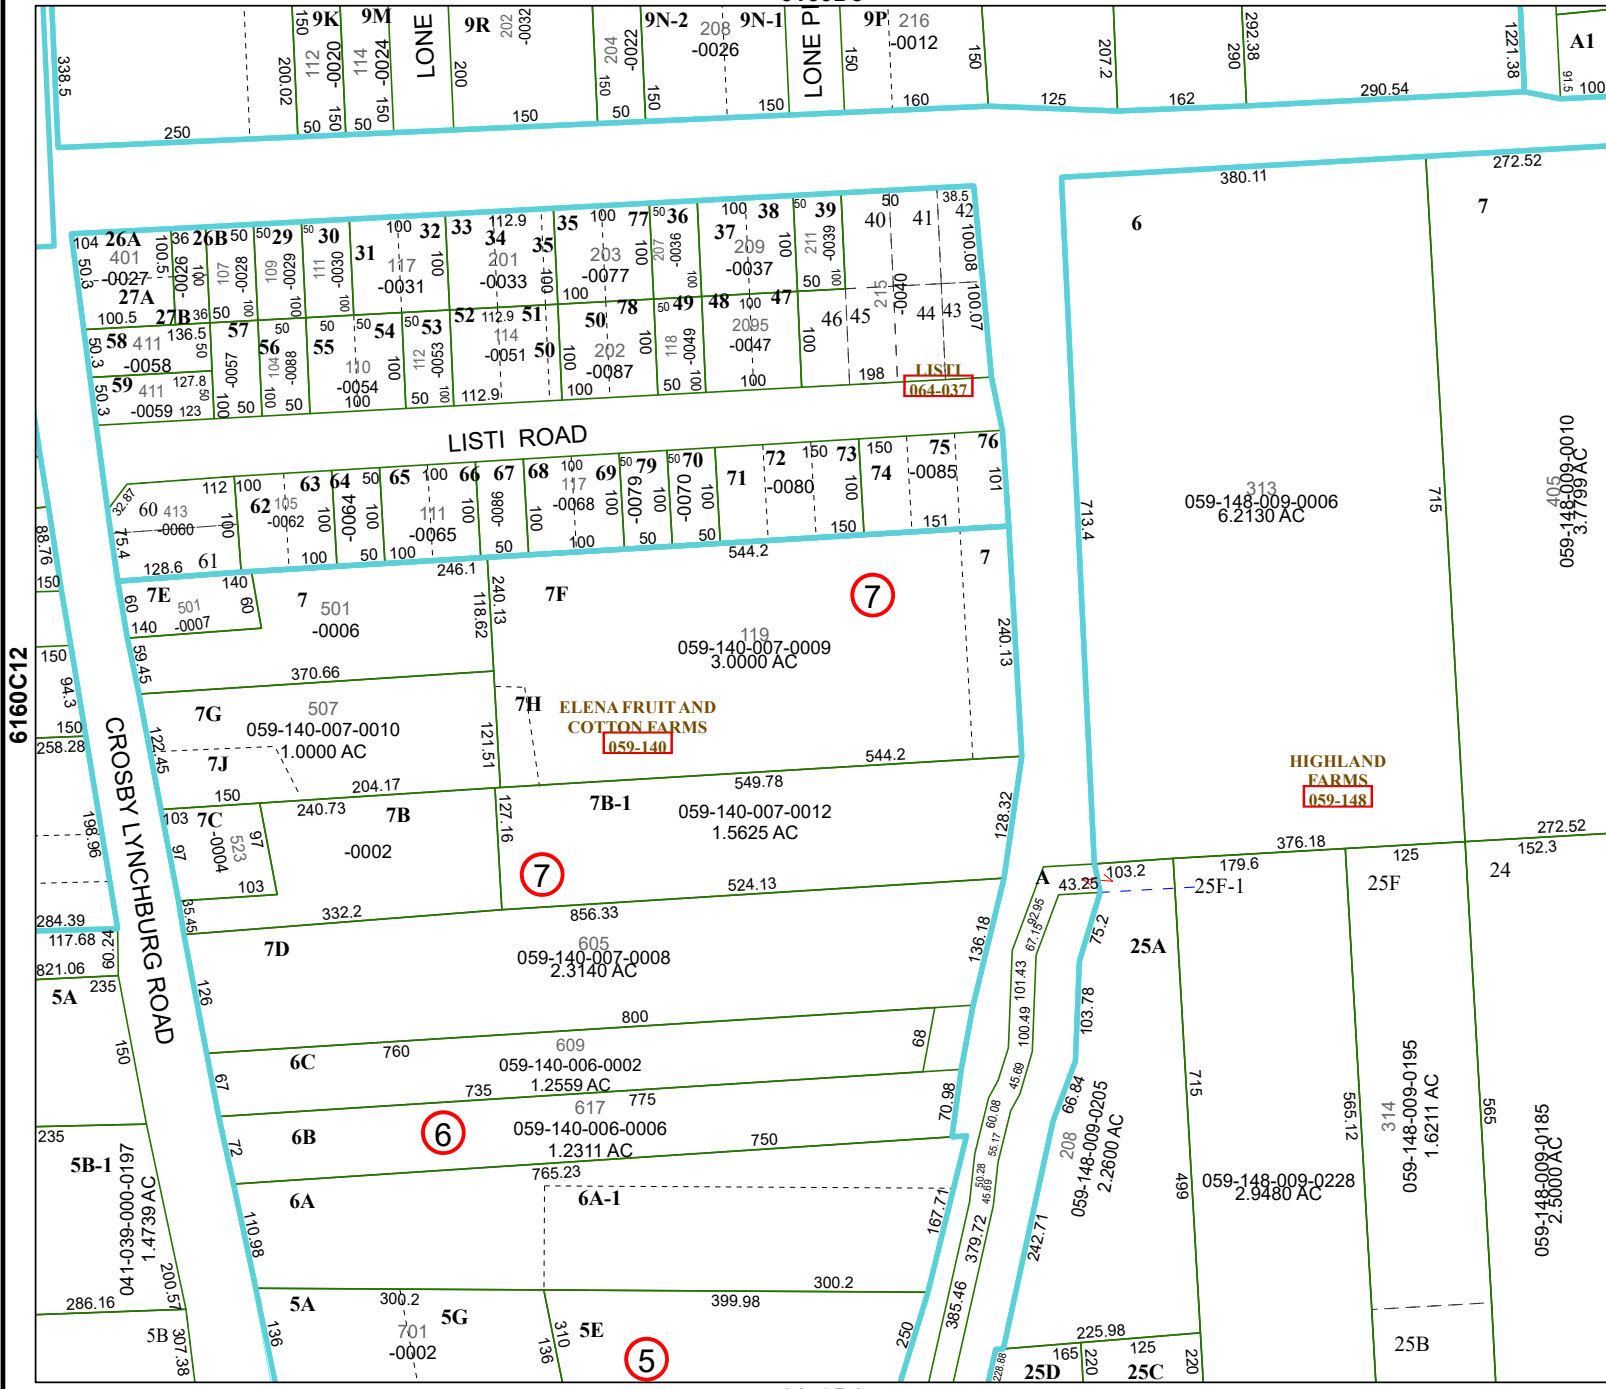

6160D5

6159B1

Harris Central Appraisal District

0 50 100 200 Feet

PUBLICATION DATE: 2/4/2026

Geospatial or map data maintained by the Harris Central Appraisal District is for informational purposes and may not have been prepared for or be suitable for legal, engineering, or surveying purposes. It does not represent an on-the-ground survey and only represents the approximate location of property boundaries.

MAP LOCATION

FACET 6160D9

7	8	5	6	7
11	12	9	10	11
3	4	1	2	3

6160D10

059-148-009-0010

059-148-009-0195

1.6221 AC

059-148-009-0228