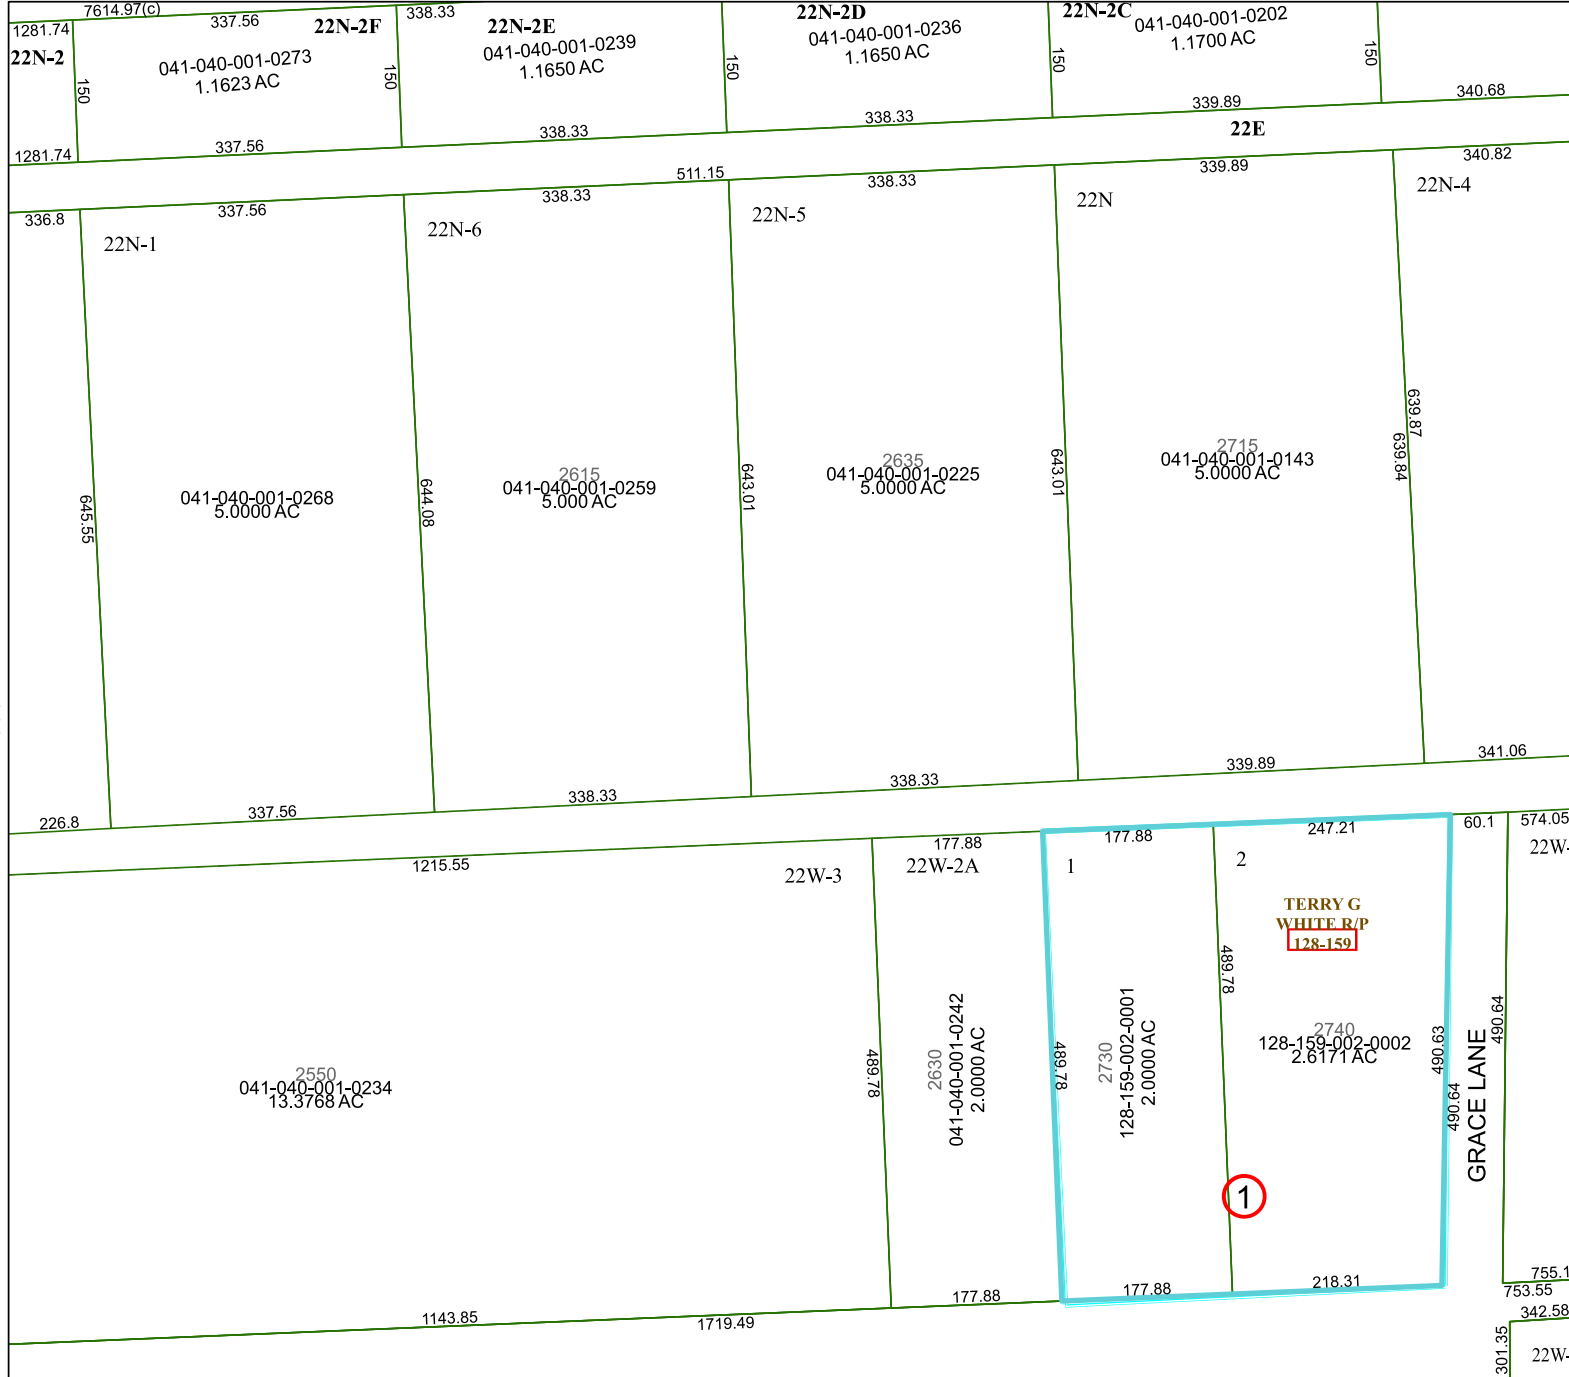

6161A5

6061B12

6161C1

Harris Central Appraisal District

PUBLICATION DATE:
1/4/2023

Geospatial or map data maintained by the Harris Central Appraisal District is for informational purposes and may not have been prepared for or be suitable for legal, engineering, or surveying purposes. It does not represent an on-the-ground survey and only represents the approximate location of property boundaries.

MAP LOCATION

FACET 6161A9

7	8	5	6	7
11	12	9	10	11
3	4	1	2	3

6161A10

GRACE LANE