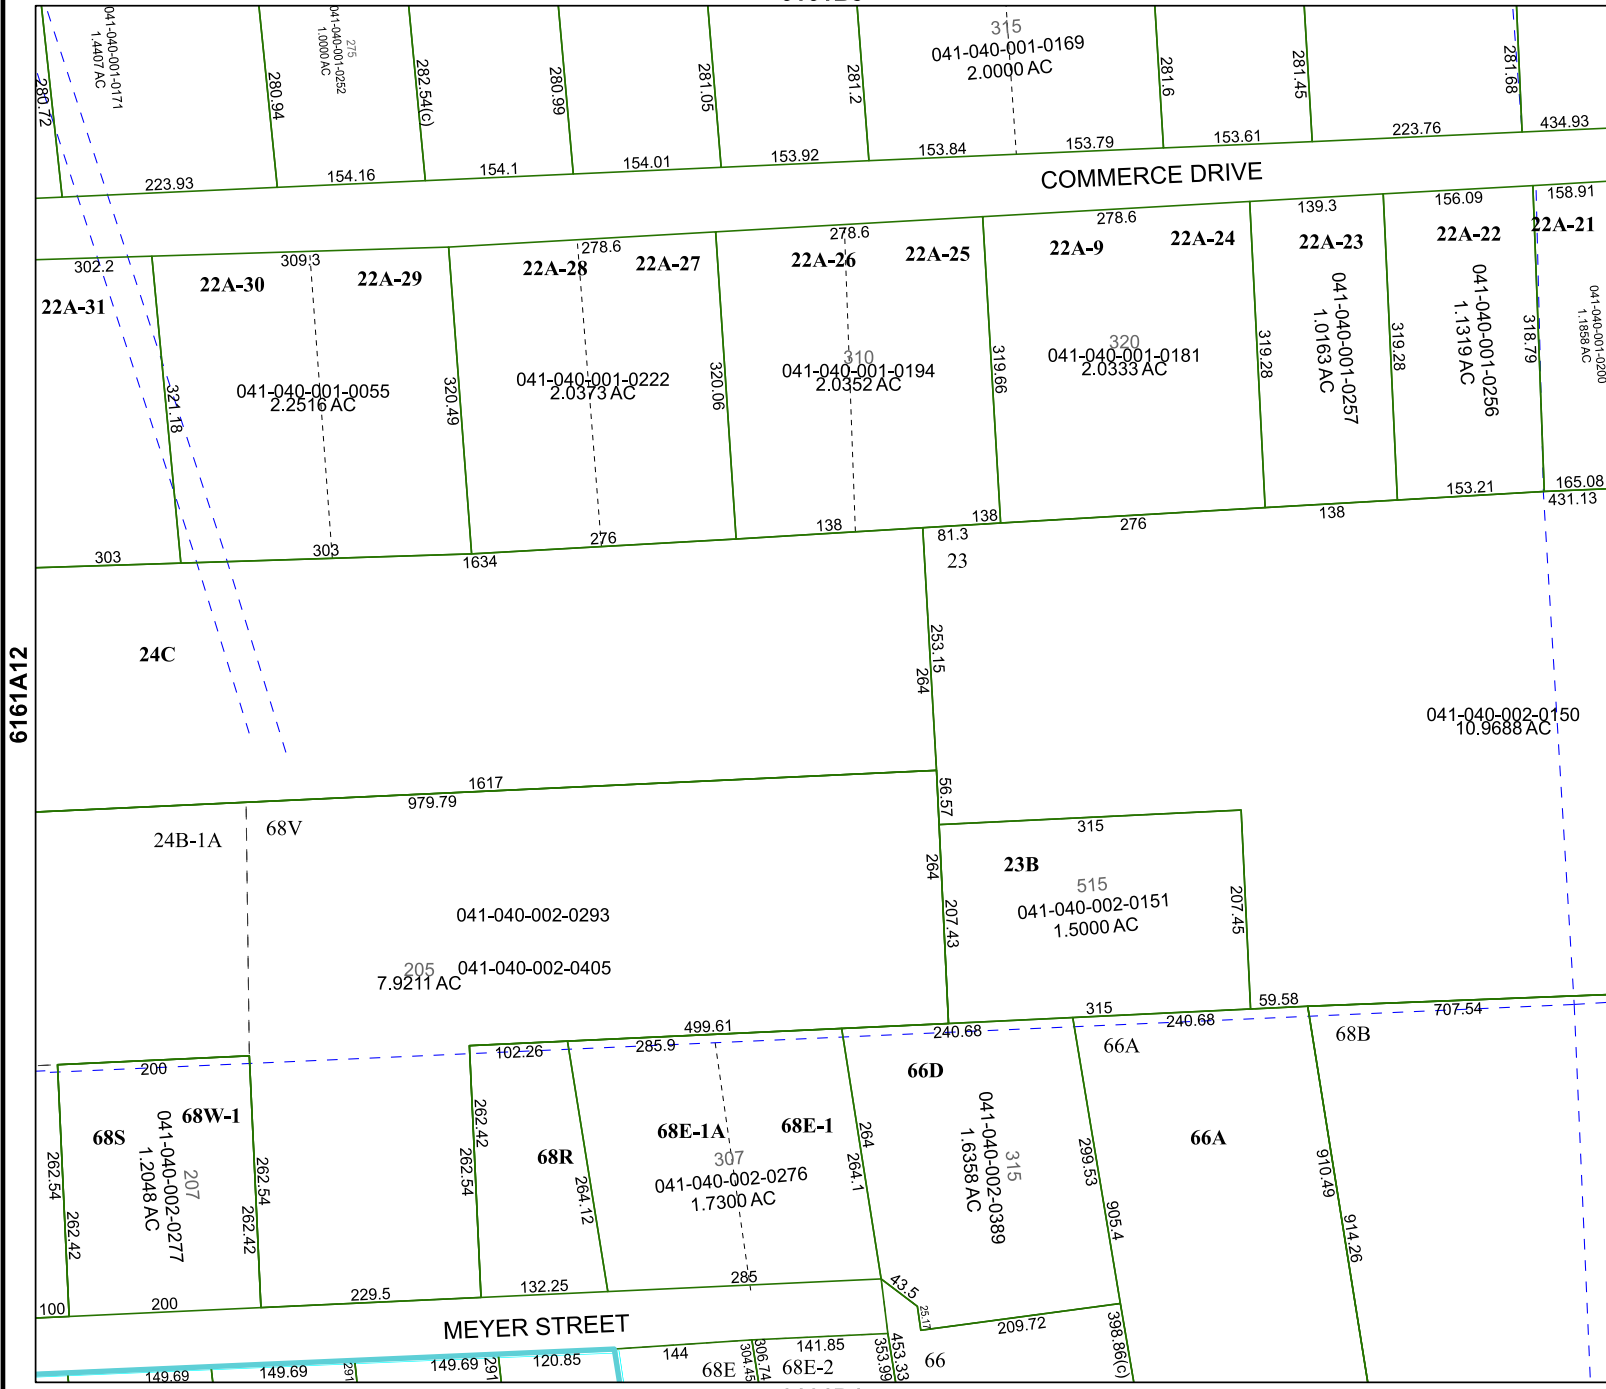

6161B5

6161D1

Harris Central Appraisal District

PUBLICATION DATE:
6/22/2023

Geospatial or map data maintained by the Harris Central Appraisal District is for informational purposes and may not have been prepared for or be suitable for legal, engineering, or surveying purposes. It does not represent an on-the-ground survey and only represents the approximate location of property boundaries.

MAP LOCATION

FACET 6161B9

7	8	5	6	7
11	12	9	10	11
3	4	1	2	3