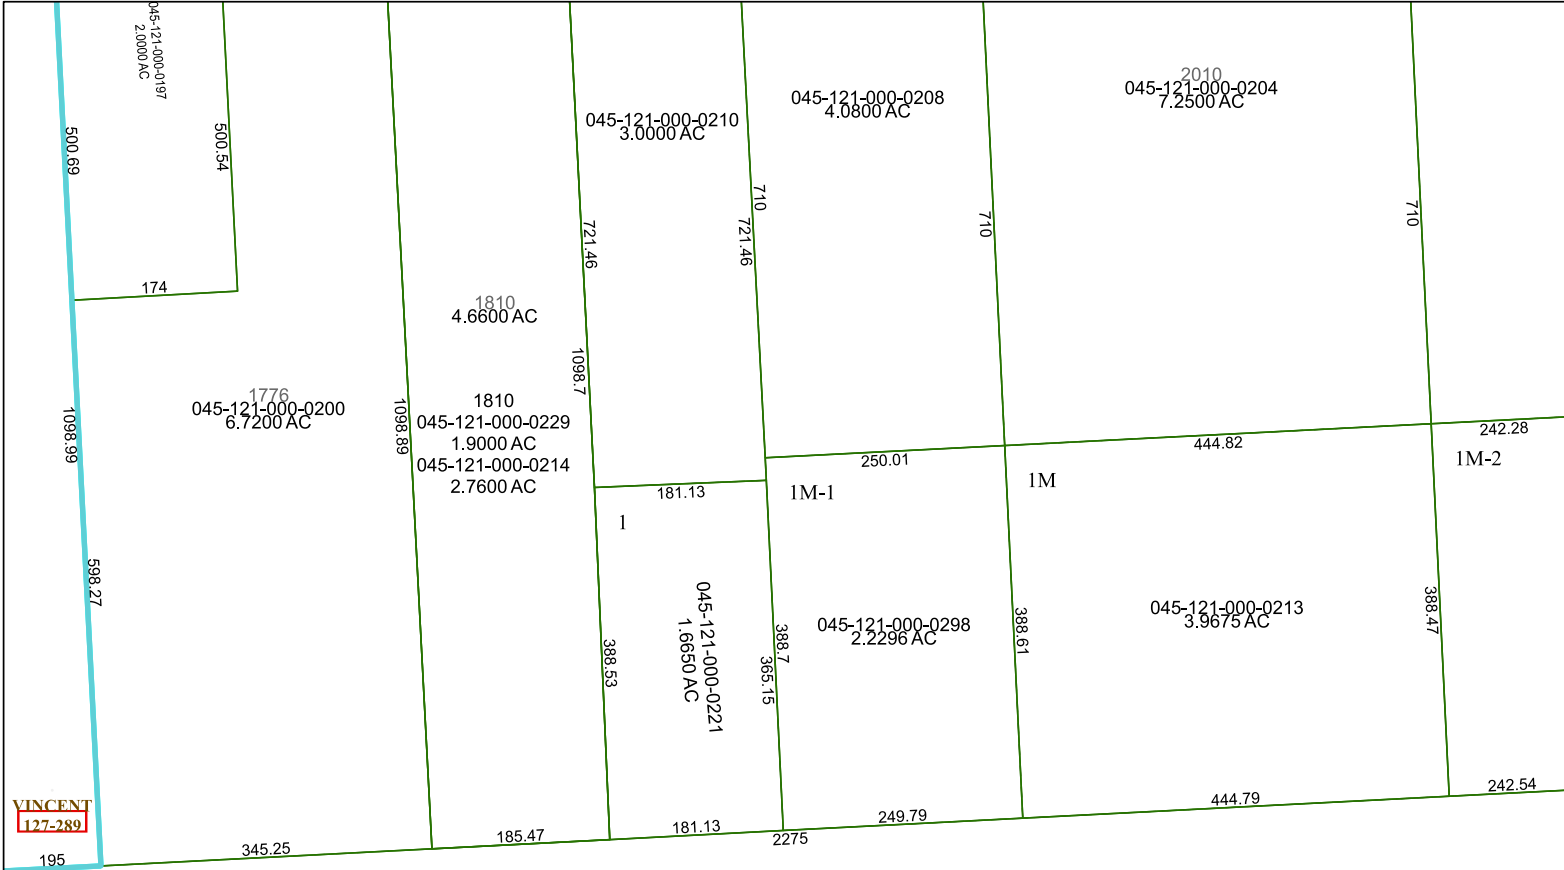

6163B4

6163B12

# Harris Central Appraisal District

PUBLICATION DATE: 3/11/2024

Geospatial or map data maintained by the Harris Central Appraisal District is for informational purposes and may **not** have been prepared for or be suitable for legal, engineering, or surveying purposes. It does **not** represent an on-the-ground survey and only represents the approximate location of property boundaries.

### MAP LOCATION