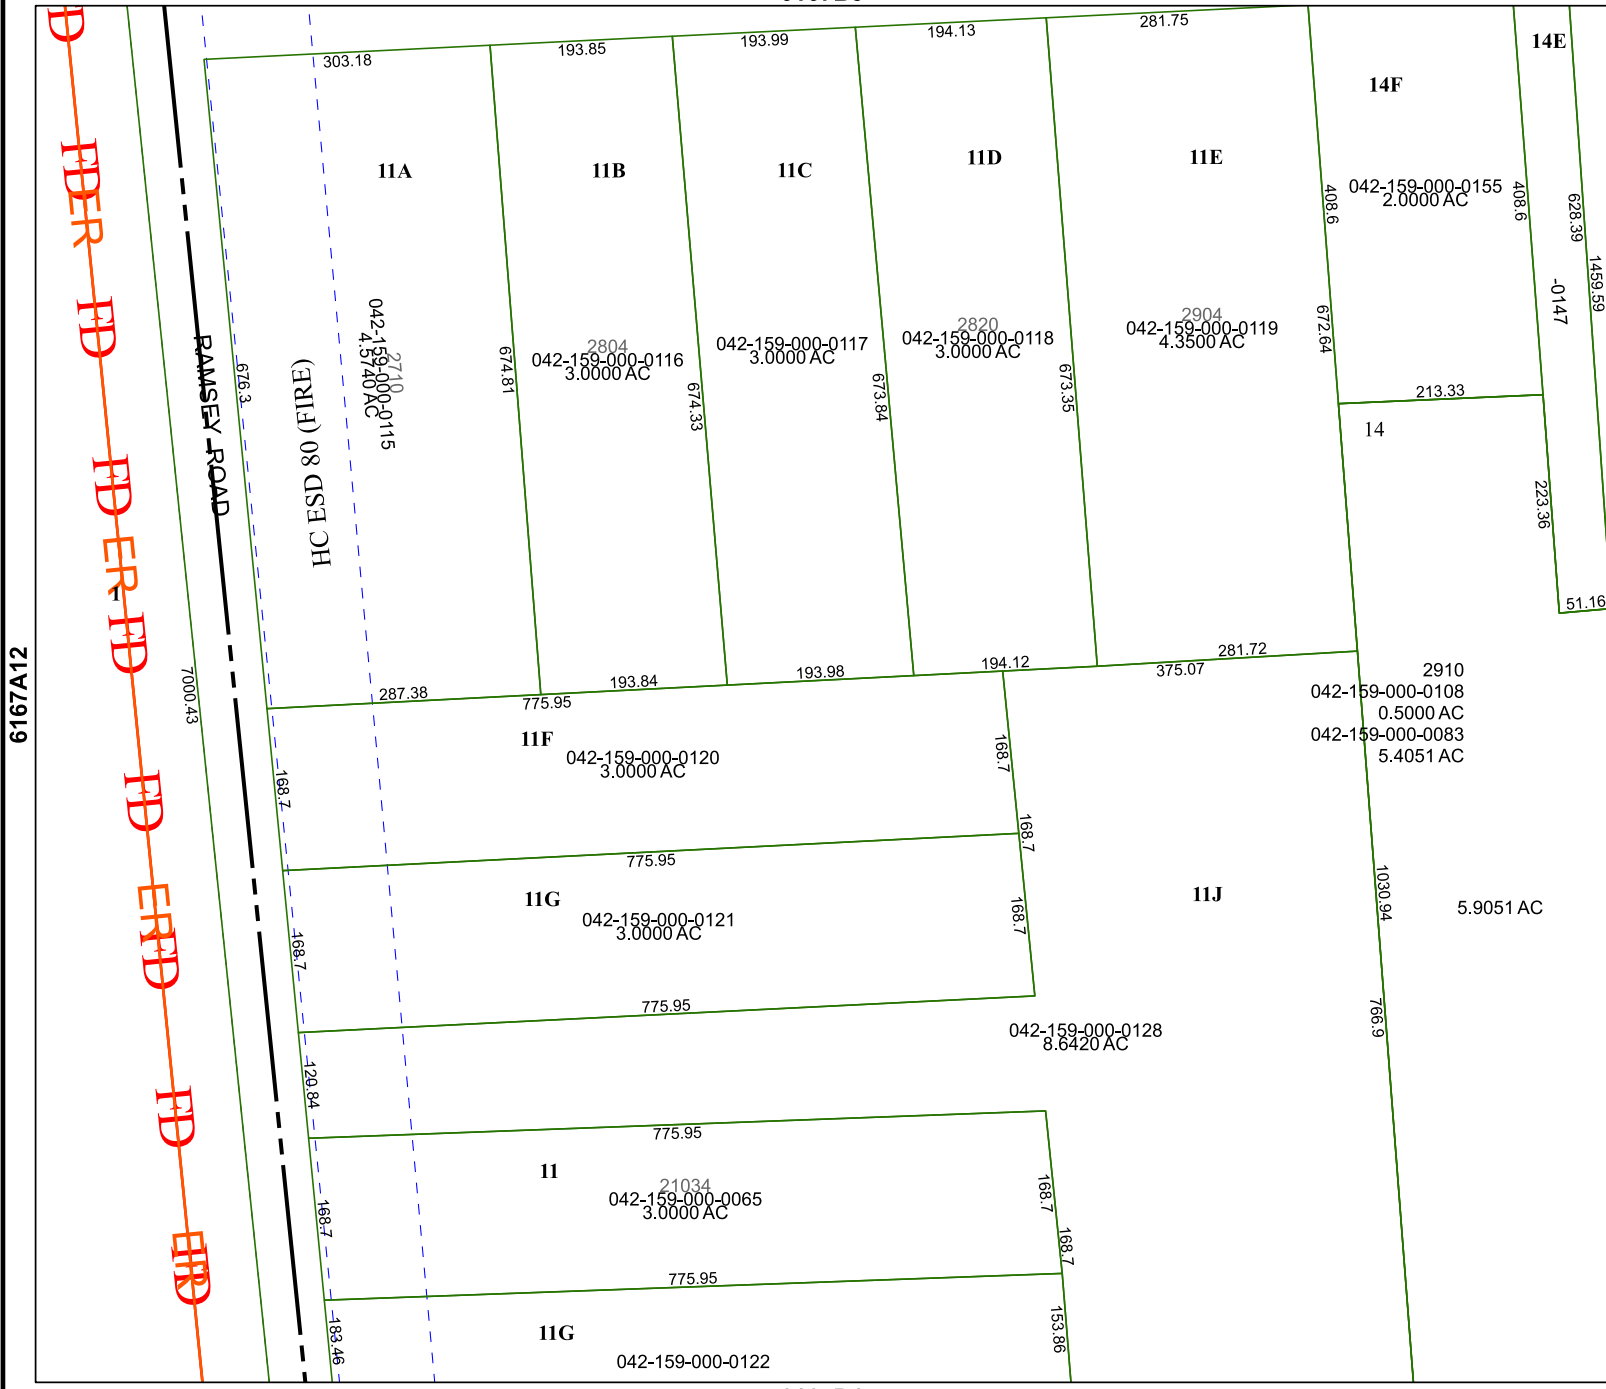

6167B5

Harris Central Appraisal District

PUBLICATION DATE:
1/13/2025

Geospatial or map data maintained by the Harris Central Appraisal District is for informational purposes and may not have been prepared for or be suitable for legal, engineering, or surveying purposes. It does not represent an on-the-ground survey and only represents the approximate location of property boundaries.

MAP LOCATION

FACET 6167B9

7	8	5	6	7
11	12	9	10	11
3	4	1	2	3

6167D1