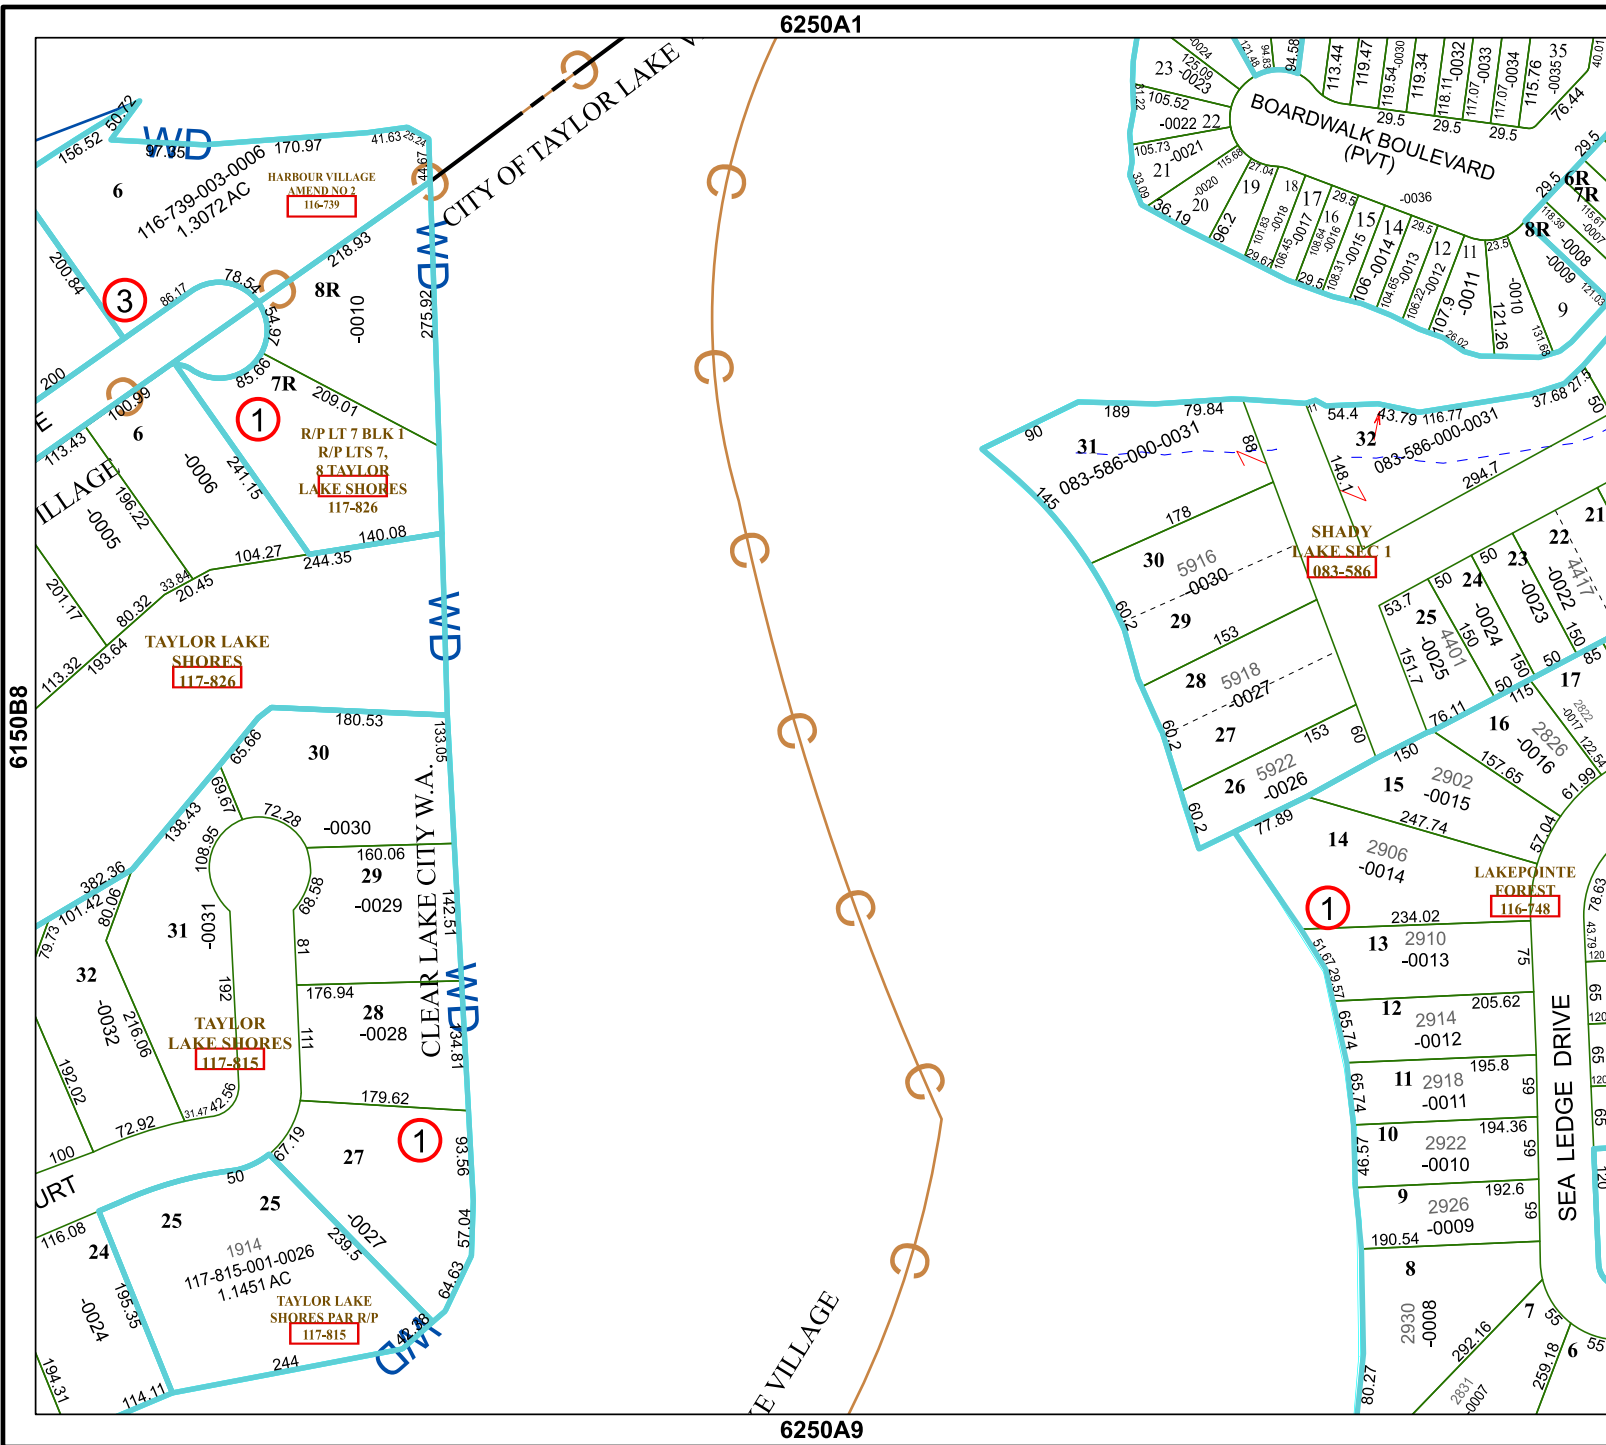

6250A1

6250A9

Harris Central Appraisal District

PUBLICATION DATE: 1/4/2023

Geospatial or map data maintained by the Harris Central Appraisal District is for informational purposes and may not have been prepared for or be suitable for legal, engineering, or surveying purposes. It does not represent an on-the-ground survey and only represents the approximate location of property boundaries.

MAP LOCATION

FACET 6250A5

3	4	1	2	3
7	8	5	6	7
11	12	9	10	11