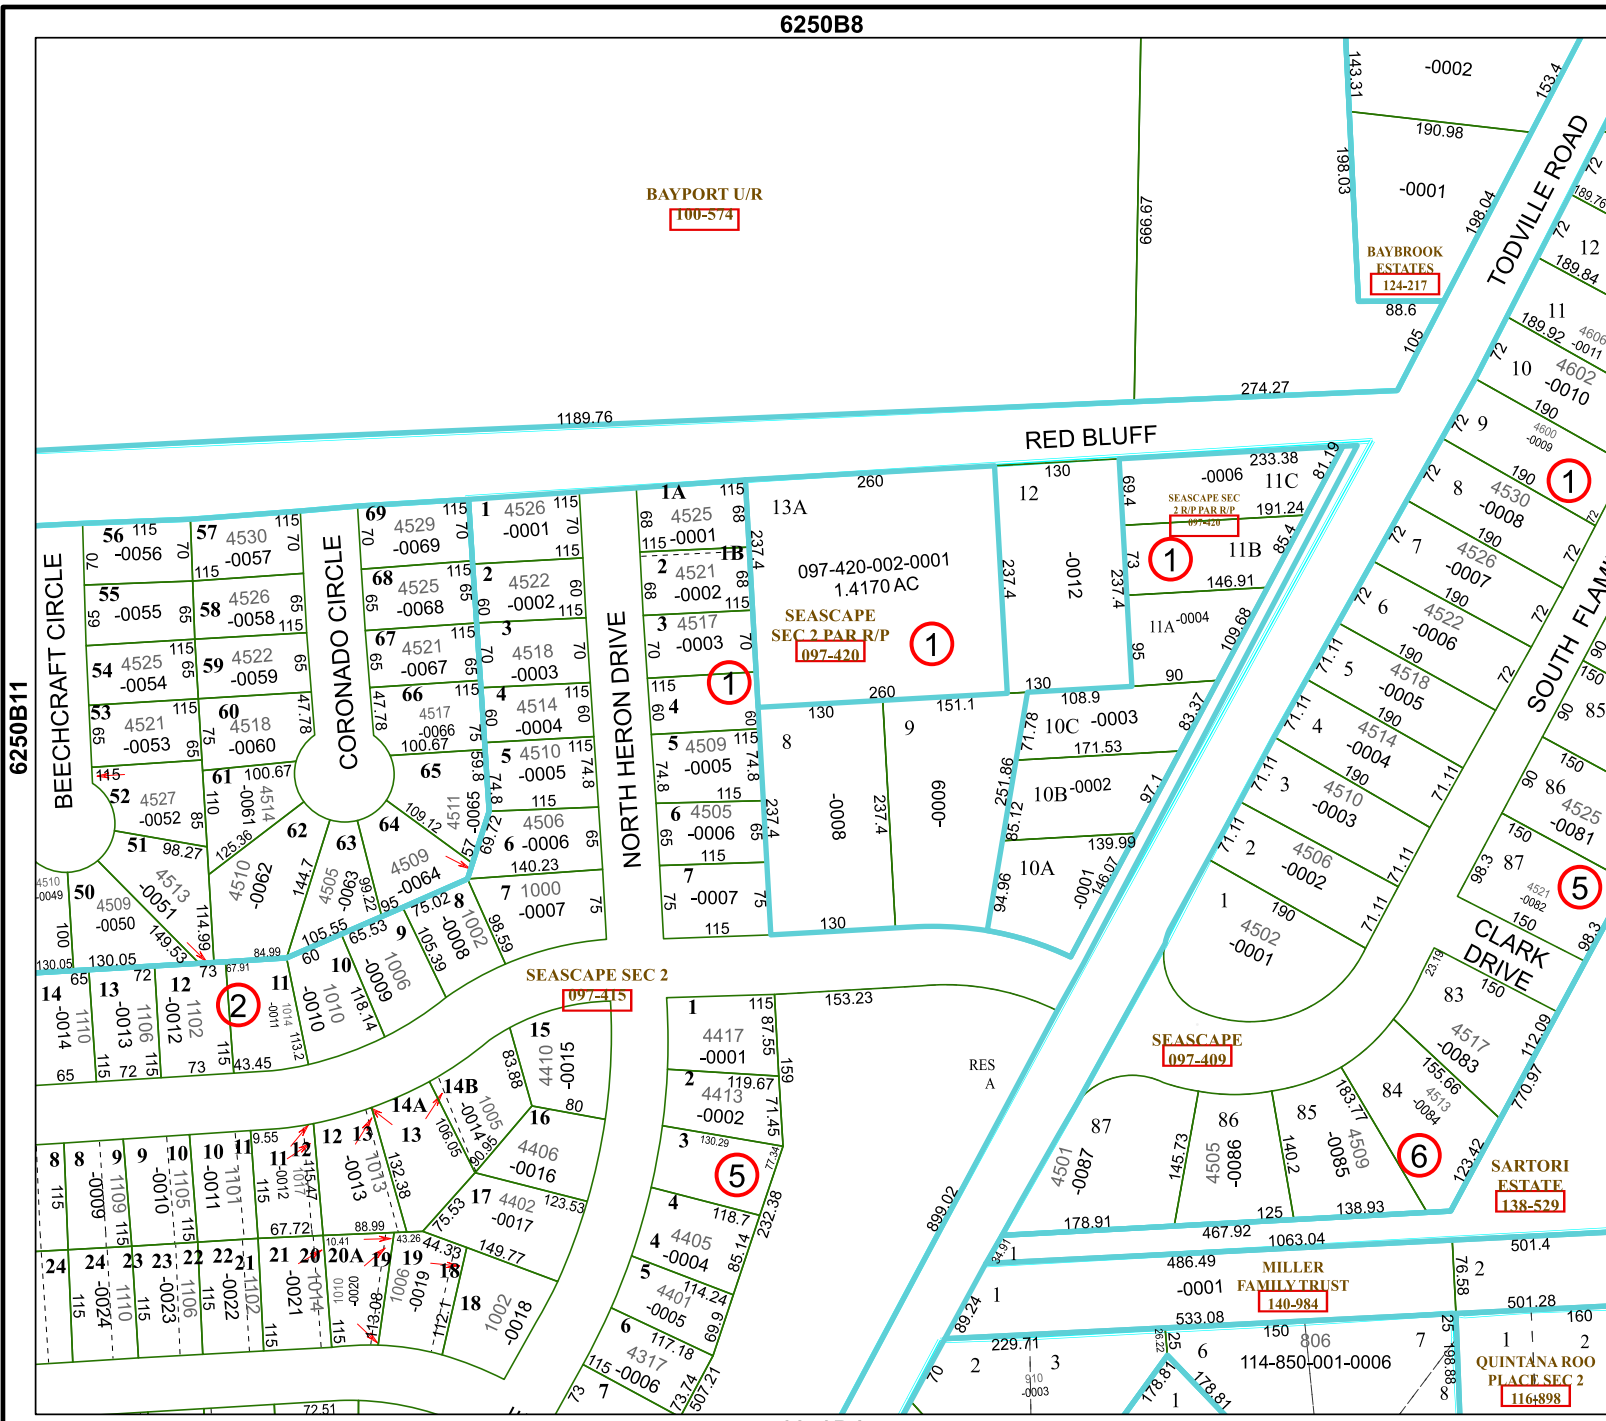

6250B8

BAYPORT U/R
100-574

BAYBROOK
ESTATES
124-217

Harris Central Appraisal District

0 45 90 180 Feet

PUBLICATION DATE:
4/22/2024

Geospatial or map data maintained by the Harris Central Appraisal District is for informational purposes and may not have been prepared for or be suitable for legal, engineering, or surveying purposes. It does not represent an on-the-ground survey and only represents the approximate location of property boundaries.

MAP LOCATION

FACET 6250B12

6	7	8	5	6
10	11	12	9	10
2	3	4	1	2

6250D4

6250B11

6350A