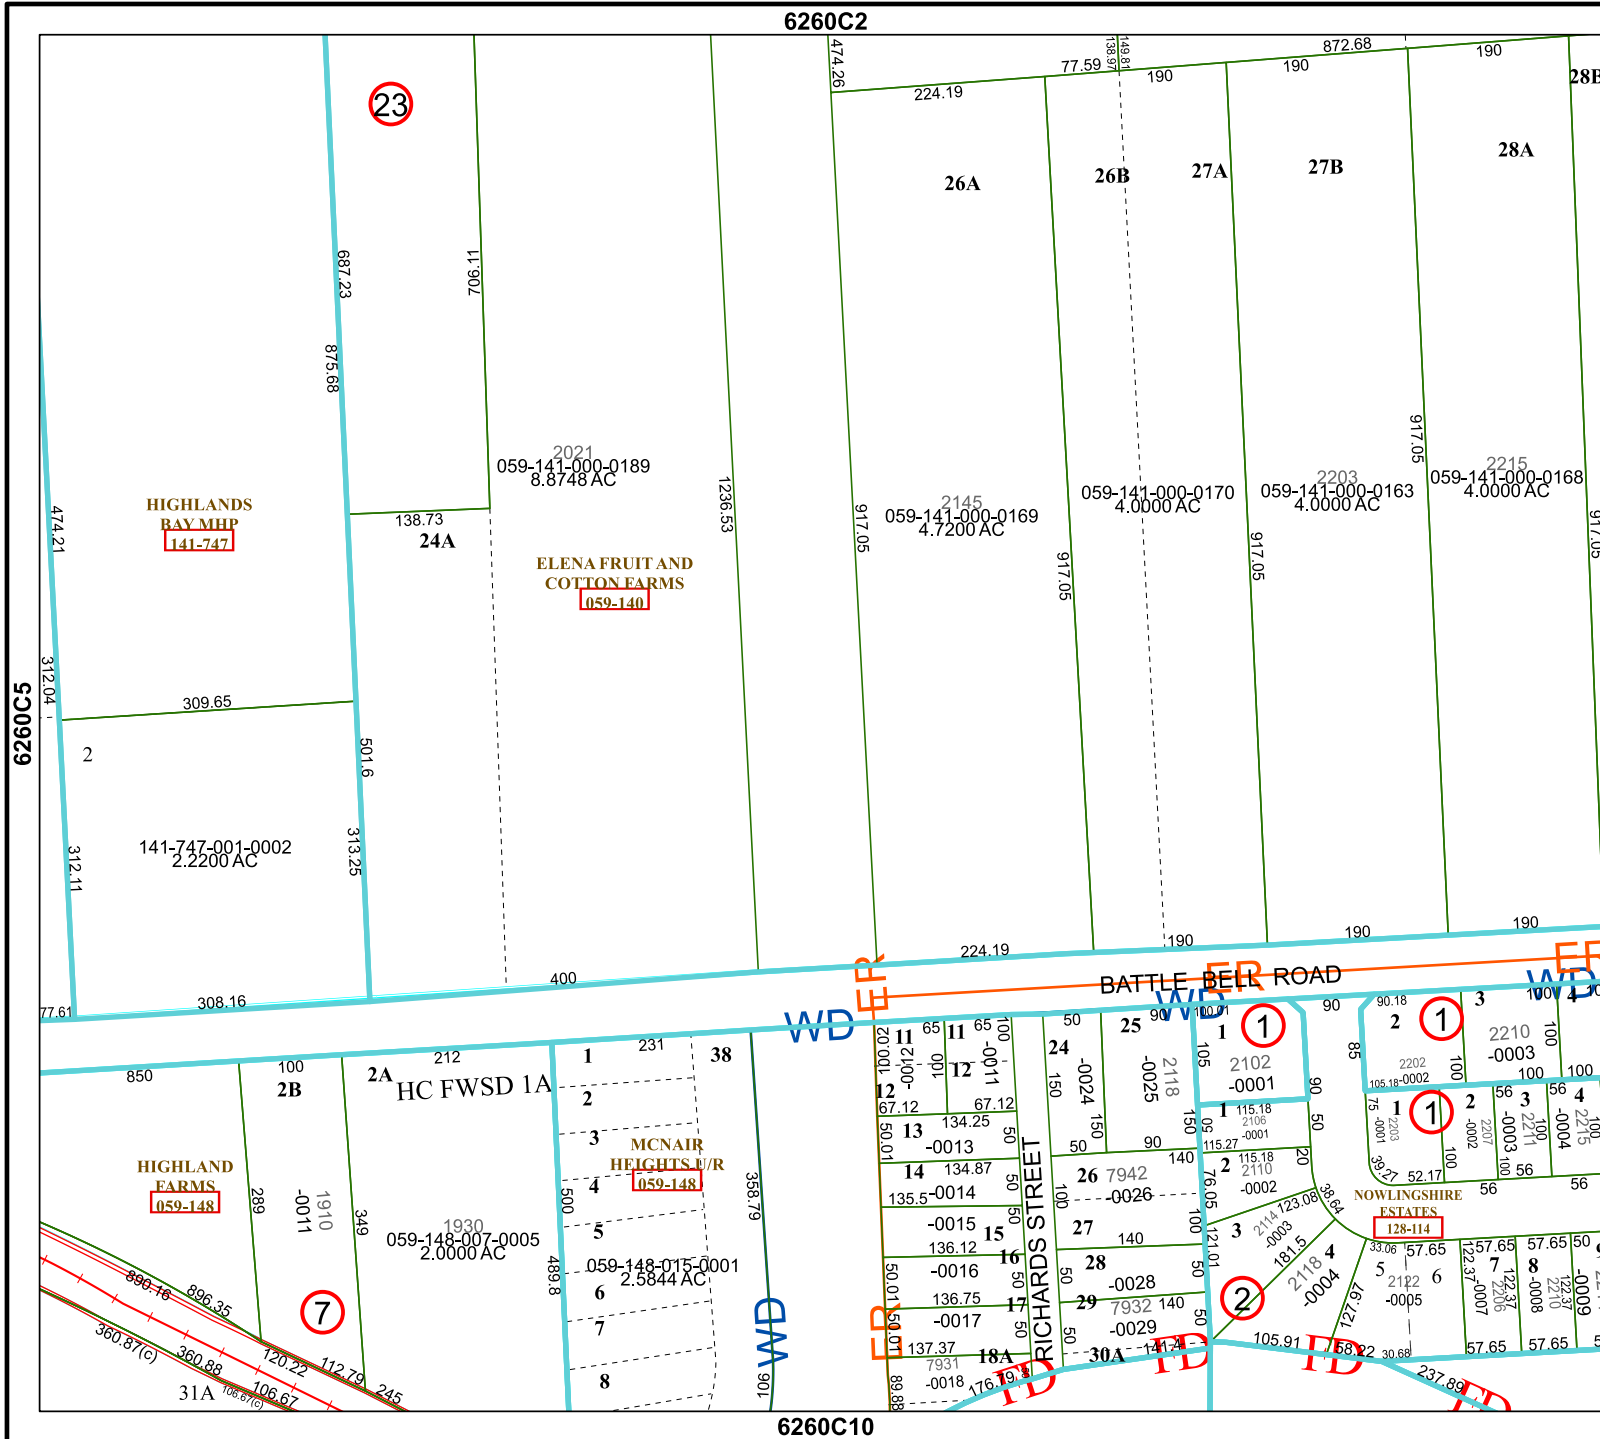

6260C2

Harris Central Appraisal District

PUBLICATION DATE:
12/30/2023

Geospatial or map data maintained by the Harris Central Appraisal District is for informational purposes and may not have been prepared for or be suitable for legal, engineering, or surveying purposes. It does not represent an on-the-ground survey and only represents the approximate location of property boundaries.

MAP LOCATION

FACET 6260C6

4	1	2	3	4
8	5	6	7	8
12	9	10	11	12

6260C10