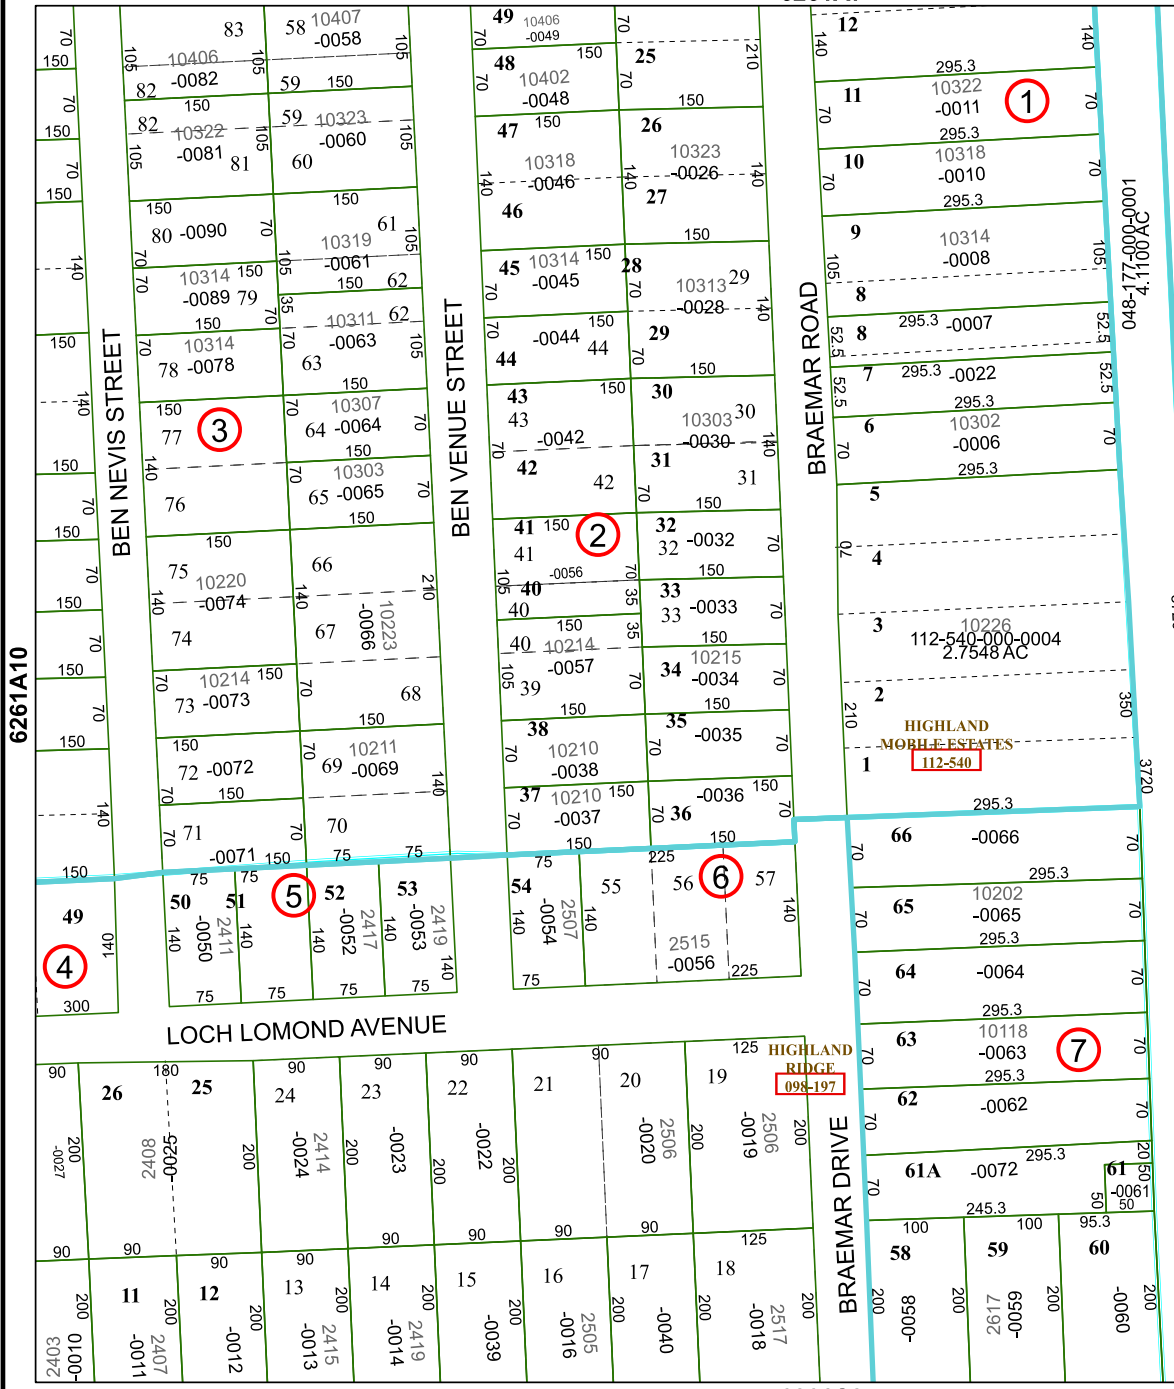

6261A7

6261C3

Harris Central Appraisal District

PUBLICATION DATE:
4/22/2024

Geospatial or map data maintained by the Harris Central Appraisal District is for informational purposes and may not have been prepared for or be suitable for legal, engineering, or surveying purposes. It does not represent an on-the-ground survey and only represents the approximate location of property boundaries.

MAP LOCATION

FACET 6261A11

5	6	7	8	5
9	10	11	12	9
1	2	3	4	1

2515.51