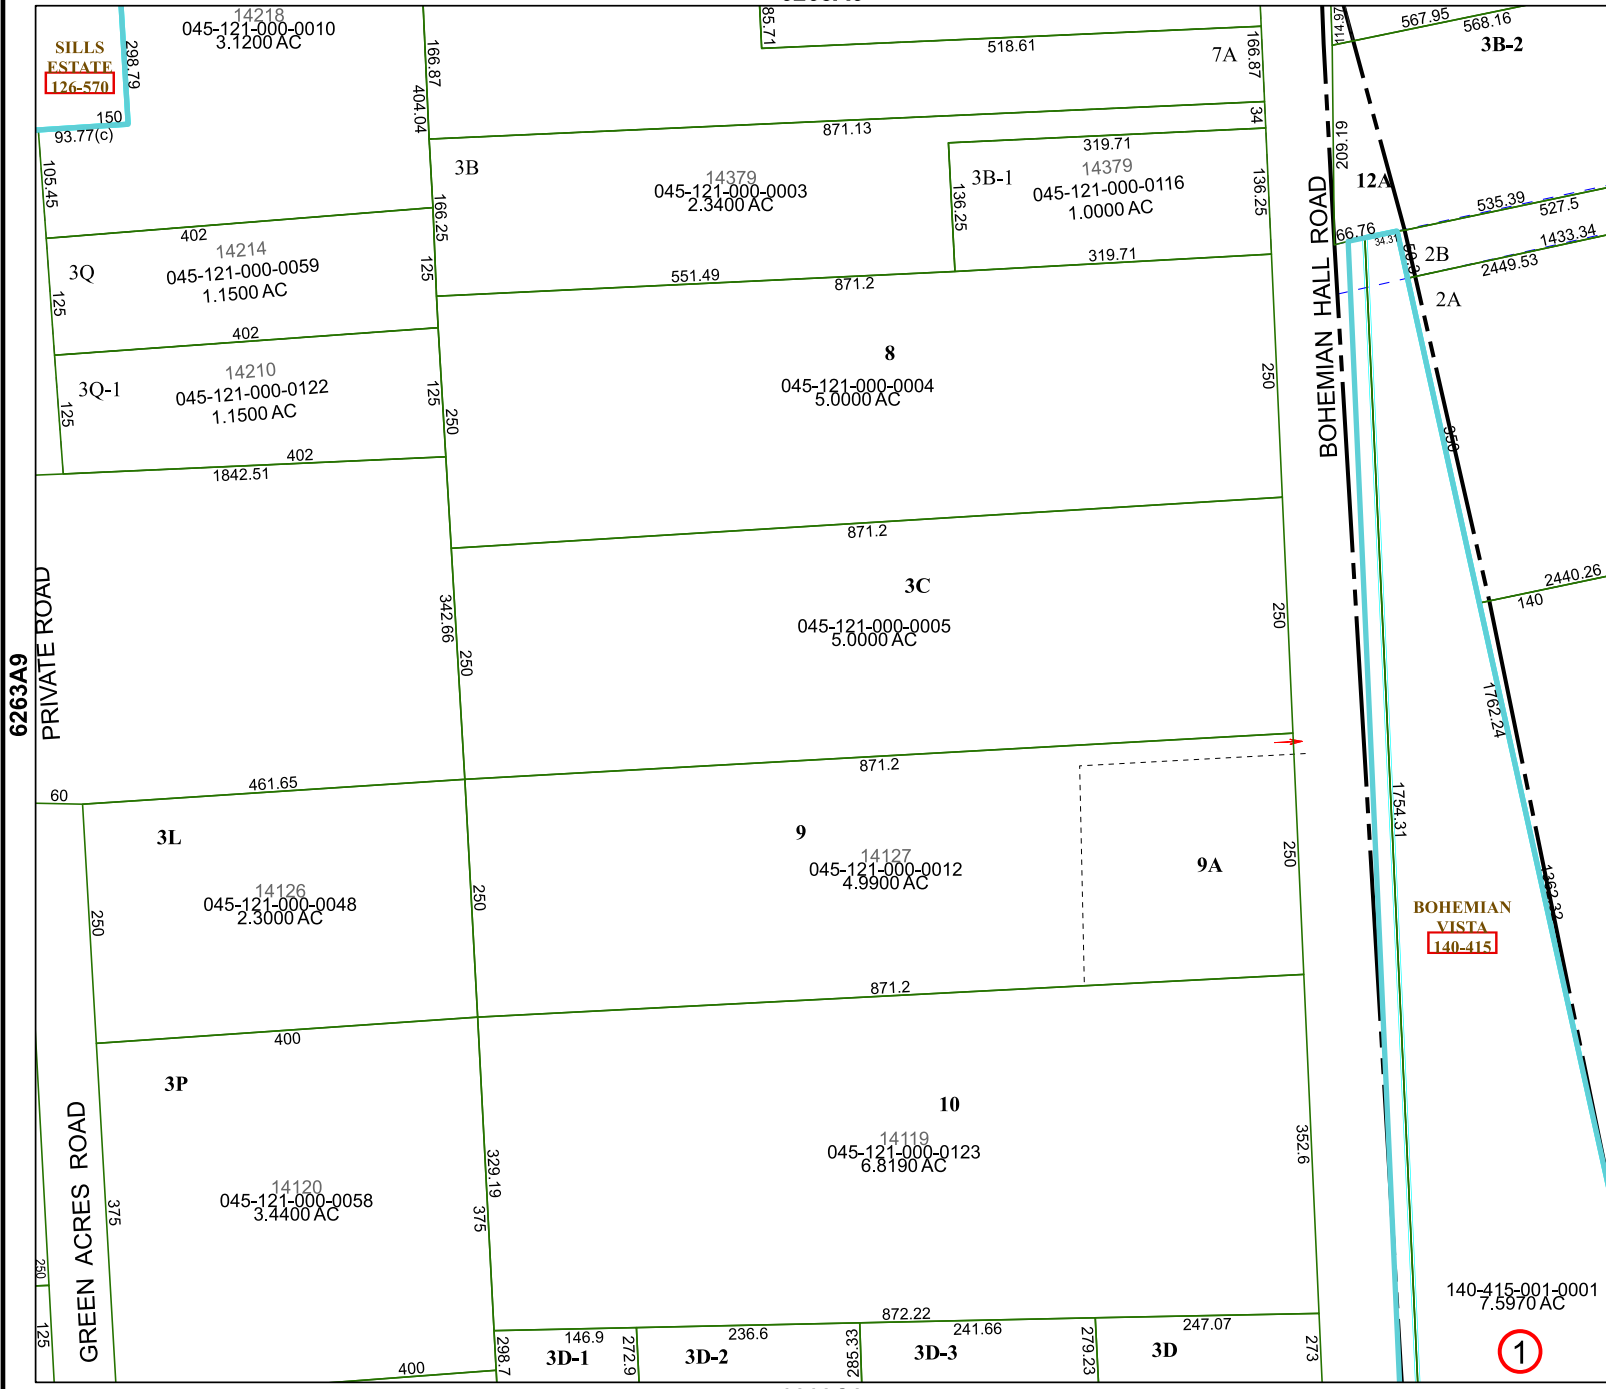

6263A6

6263C2

# Harris Central Appraisal District

0 45 90 180 Feet

PUBLICATION DATE: 2/28/2024

Geospatial or map data maintained by the Harris Central Appraisal District is for informational purposes and may not have been prepared for or be suitable for legal, engineering, or surveying purposes. It does not represent an on-the-ground survey and only represents the approximate location of property boundaries.

### MAP LOCATION

## FACET 6263A10

8	5	6	7	8
12	9	10	11	12
4	1	2	3	4

140-415-001-0001  
7.5970 AC

1

SILLS ESTATE 126-570

BOHEMIAN VISTA 140-415