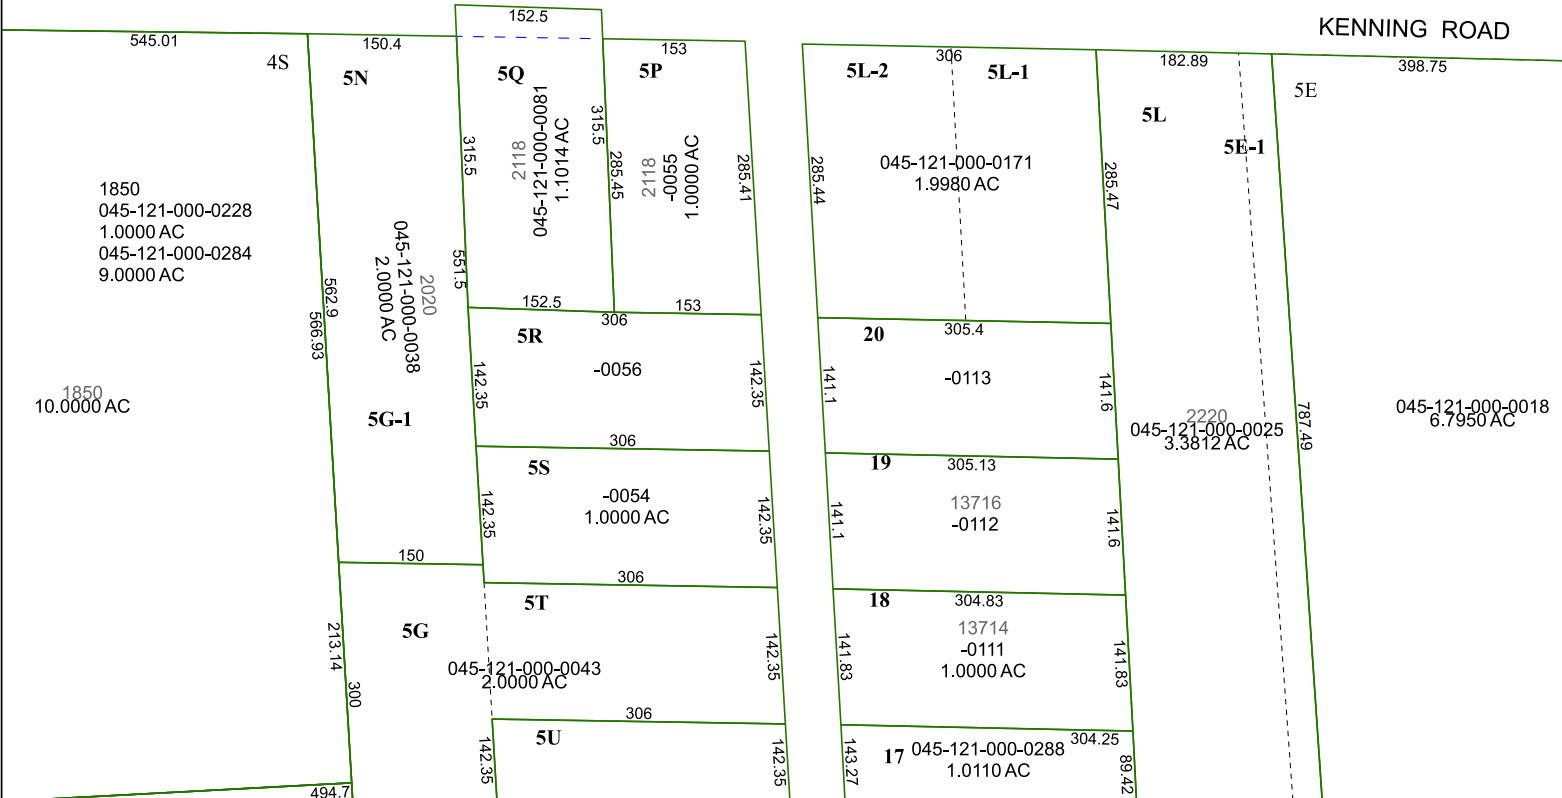

6263A9

6263C5

Harris Central Appraisal District

PUBLICATION DATE:
1/13/2025

Geospatial or map data maintained by the Harris Central Appraisal District is for informational purposes and may not have been prepared for or be suitable for legal, engineering, or surveying purposes. It does not represent an on-the-ground survey and only represents the approximate location of property boundaries.

MAP LOCATION

FACET 6263C1

11	12	9	10	11
3	4	1	2	3
7	8	5	6	7

6163D4

6263E2