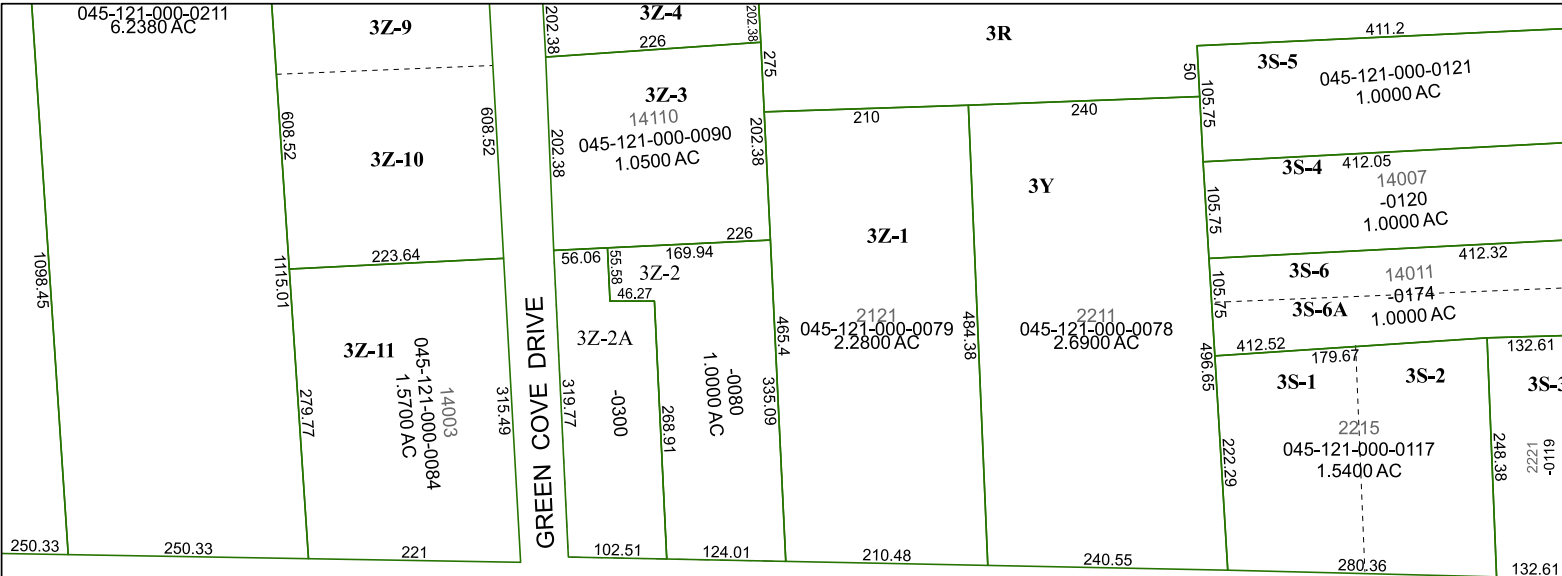

6263A9

6263C5

Harris Central Appraisal District

PUBLICATION DATE:
1/13/2025

Geospatial or map data maintained by the Harris Central Appraisal District is for informational purposes and may not have been prepared for or be suitable for legal, engineering, or surveying purposes. It does not represent an on-the-ground survey and only represents the approximate location of property boundaries.

MAP LOCATION

FACET 6263C1

11	12	9	10	11
3	4	1	2	3
7	8	5	6	7

6163D4

6263E2