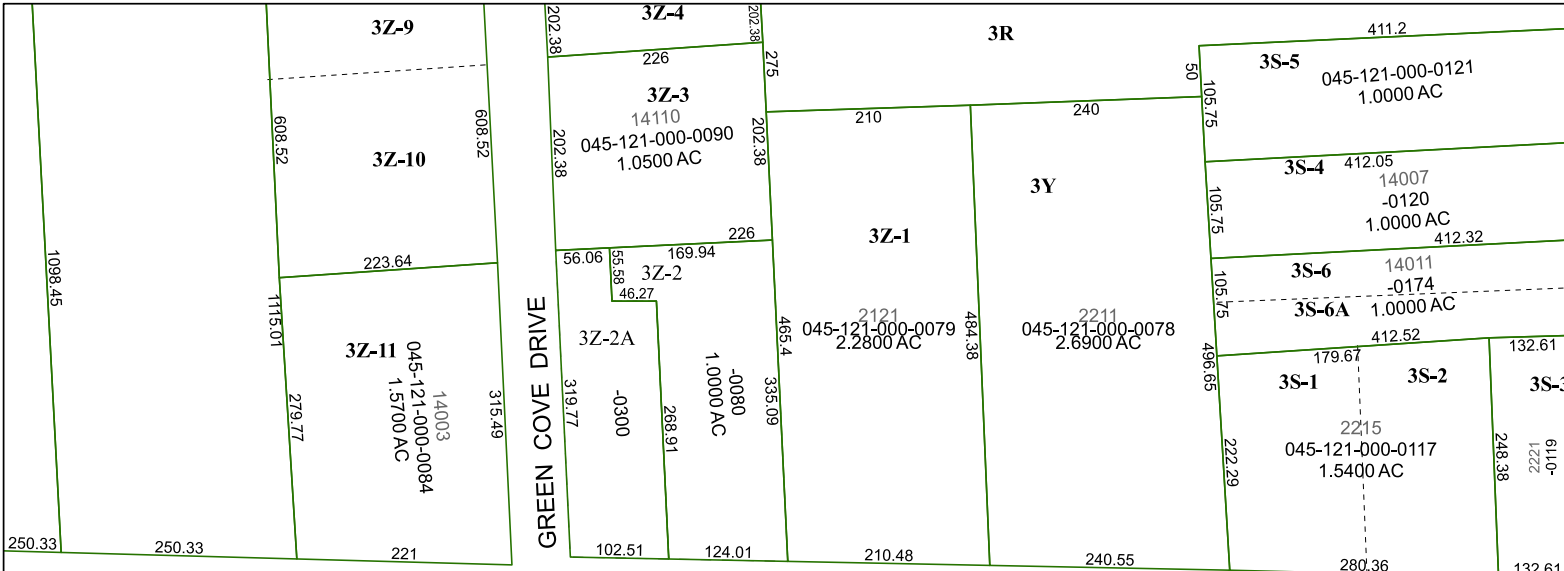

6263A9

6263C5

Harris Central Appraisal District

PUBLICATION DATE:
2/28/2024

Geospatial or map data maintained by the Harris Central Appraisal District is for informational purposes and may not have been prepared for or be suitable for legal, engineering, or surveying purposes. It does not represent an on-the-ground survey and only represents the approximate location of property boundaries.

MAP LOCATION

FACET 6263C1

11	12	9	10	11
3	4	1	2	3
7	8	5	6	7

6163D4

6263C2