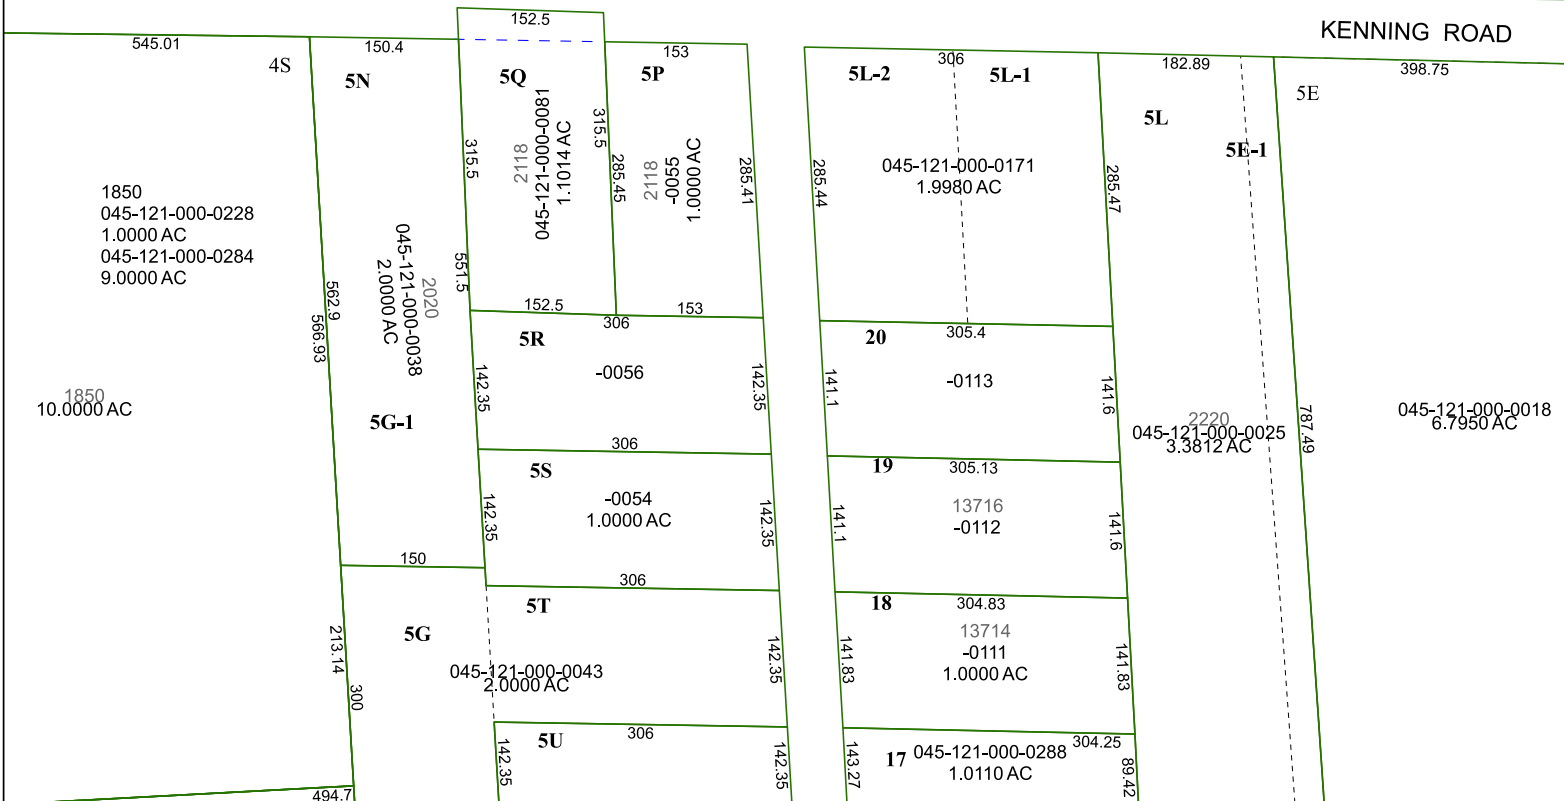

6263A9

6263C5

Harris Central Appraisal District

PUBLICATION DATE:
2/28/2024

Geospatial or map data maintained by the Harris Central Appraisal District is for informational purposes and may not have been prepared for or be suitable for legal, engineering, or surveying purposes. It does not represent an on-the-ground survey and only represents the approximate location of property boundaries.

MAP LOCATION

FACET 6263C1

11	12	9	10	11
3	4	1	2	3
7	8	5	6	7

6163D4

6263C2