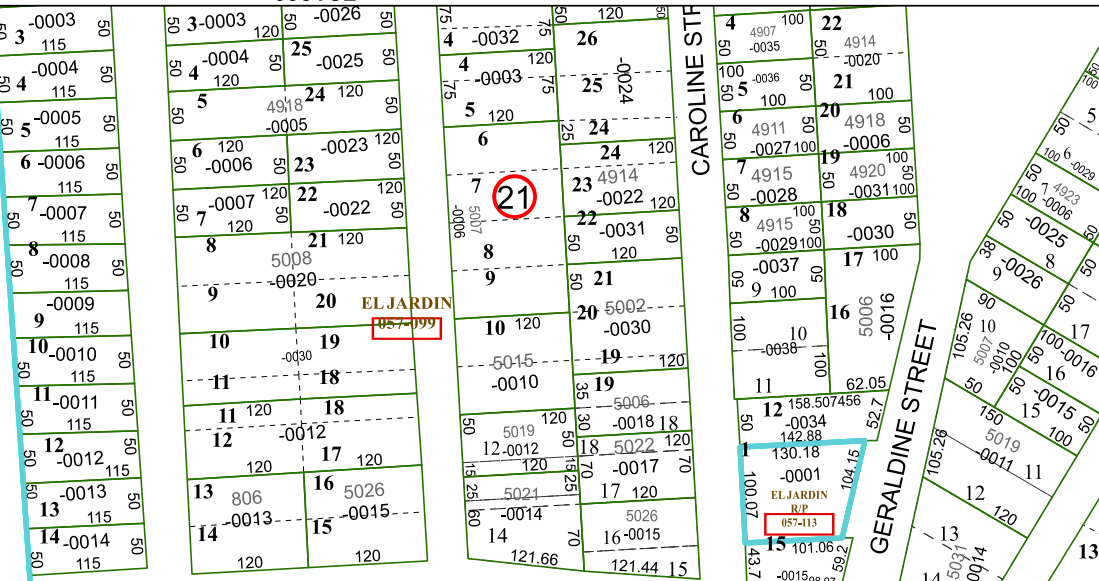

6351C5

TODVILLE ROAD

1747.69

BAYPORT U/R
100-574

6351C2

CAROLINE ST

GERALDINE STREET

YOUPON DRIVE

6351C10

Harris Central Appraisal District

0 45 90 180 Feet

PUBLICATION DATE: 12/30/2023

Geospatial or map data maintained by the Harris Central Appraisal District is for informational purposes and may not have been prepared for or be suitable for legal, engineering, or surveying purposes. It does not represent an on-the-ground survey and only represents the approximate location of property boundaries.

MAP LOCATION

FACET 6351C6

4	1	2	3	4
8	5	6	7	8
12	9	10	11	12