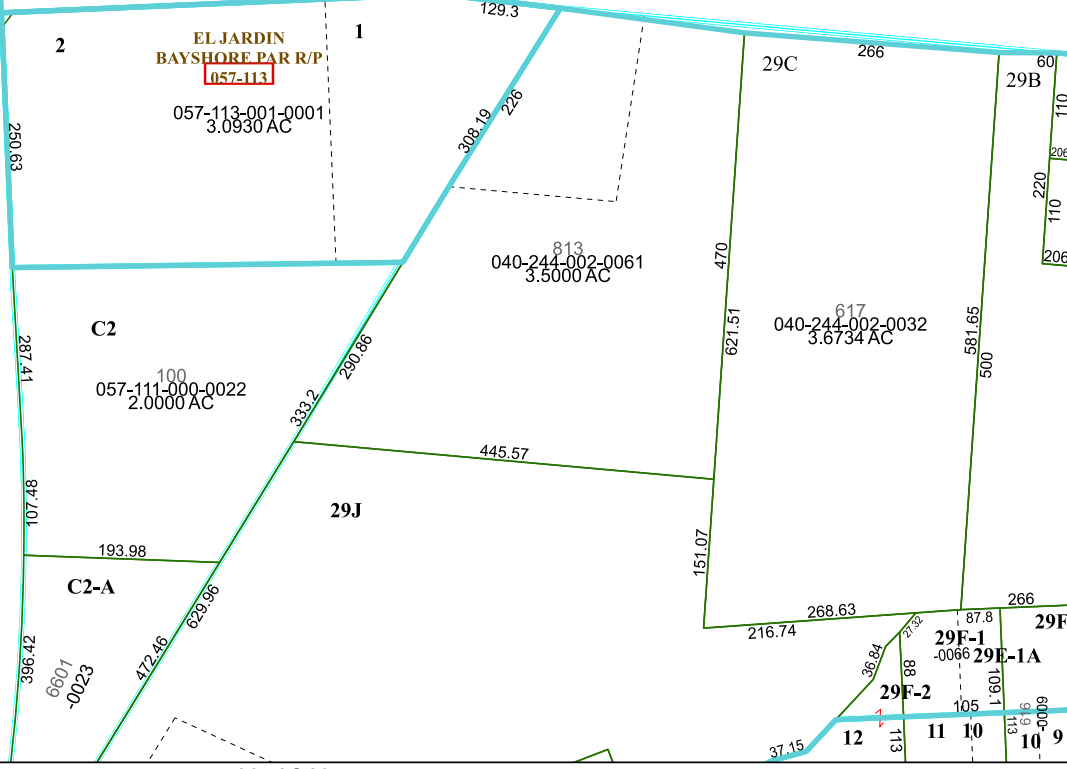

6351C5

TODVILLE ROAD

1747.69

BAYPORT U/R
100-574

6351C2

CAROLINE ST

GERALDINE STREET

YOUPON DRIVE

6351C10

Harris Central Appraisal District

0 45 90 180 Feet

PUBLICATION DATE: 12/30/2023

Geospatial or map data maintained by the Harris Central Appraisal District is for informational purposes and may not have been prepared for or be suitable for legal, engineering, or surveying purposes. It does not represent an on-the-ground survey and only represents the approximate location of property boundaries.

MAP LOCATION

FACET 6351C6

4	1	2	3	4
8	5	6	7	8
12	9	10	11	12