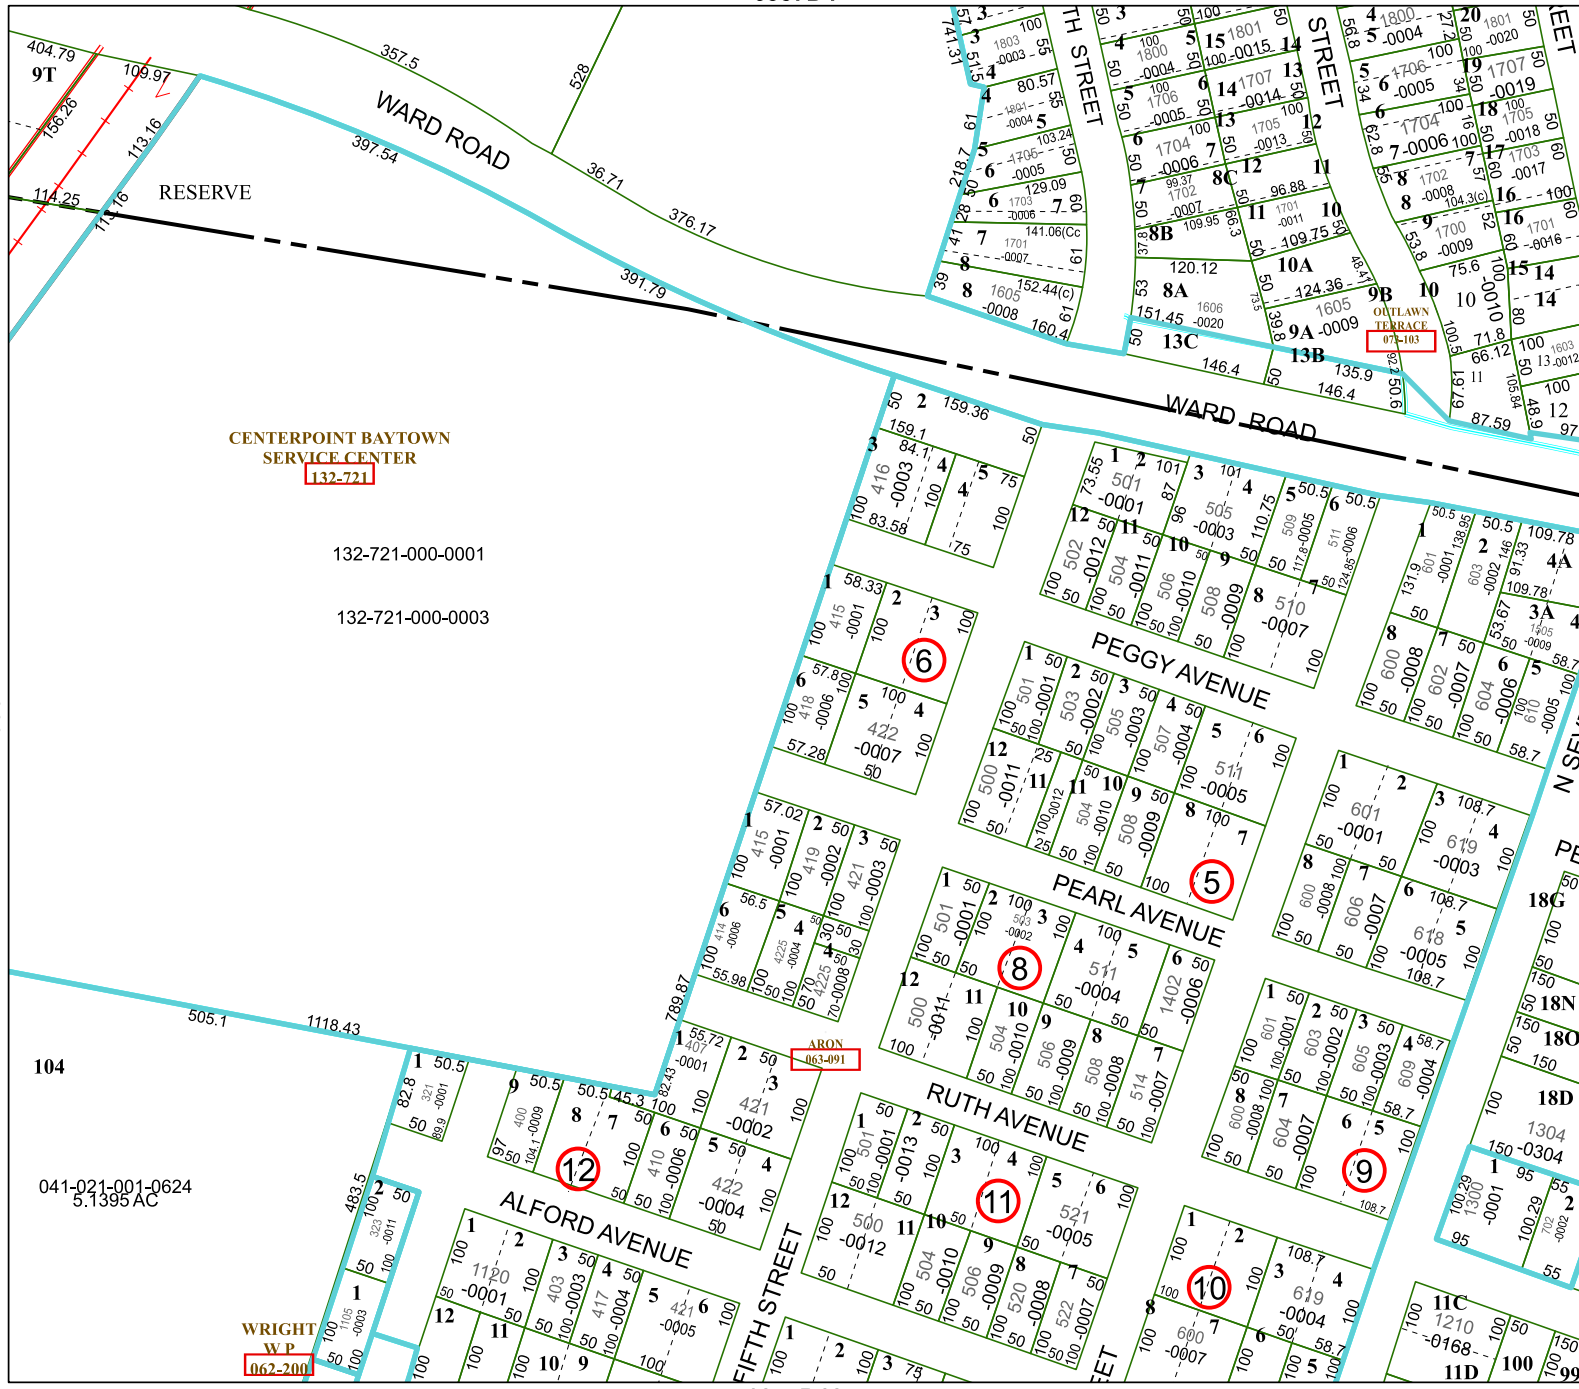

6357D4

CENTERPOINT BAYTOWN SERVICE CENTER
132-721-000-001
132-721-000-003

104
041-021-001-0624
5.1395 AC

WRIGHT W.P.
1062-200

Harris Central Appraisal District

0 45 90 180 Feet

PUBLICATION DATE:
12/30/2023

Geospatial or map data maintained by the Harris Central Appraisal District is for informational purposes and may not have been prepared for or be suitable for legal, engineering, or surveying purposes. It does not represent an on-the-ground survey and only represents the approximate location of property boundaries.

MAP LOCATION

FACET 6357D8

2	3	4	1	2
6	7	8	5	6
10	11	12	9	10

6357D12