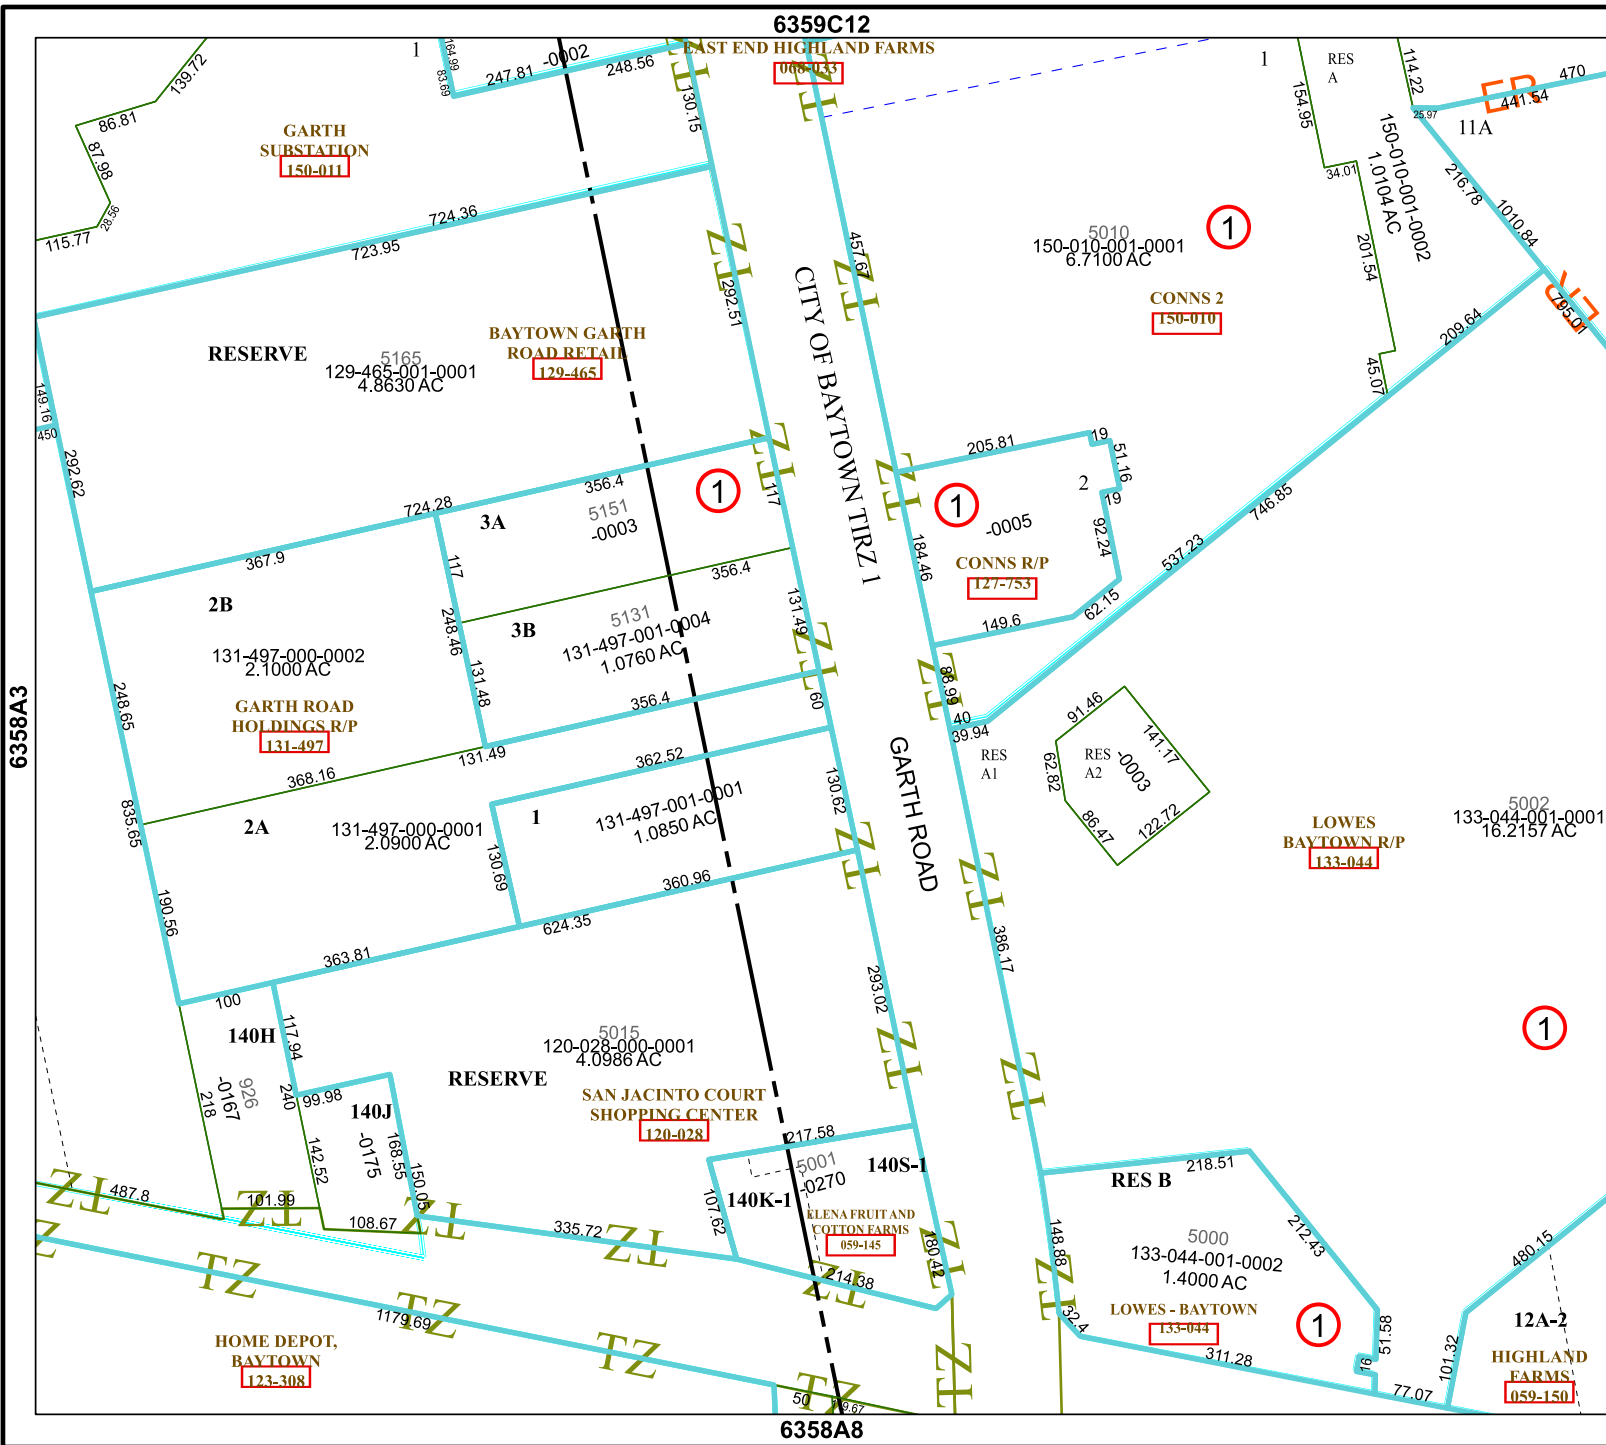

6359C12

6358A8

Harris Central Appraisal District

PUBLICATION DATE:
12/30/2023

Geospatial or map data maintained by the Harris Central Appraisal District is for informational purposes and may not have been prepared for or be suitable for legal, engineering, or surveying purposes. It does not represent an on-the-ground survey and only represents the approximate location of property boundaries.

MAP LOCATION

FACET 6358A4

10	11	12	9	10
2	3	4	1	2
6	7	8	5	6

6358A3

6358B1