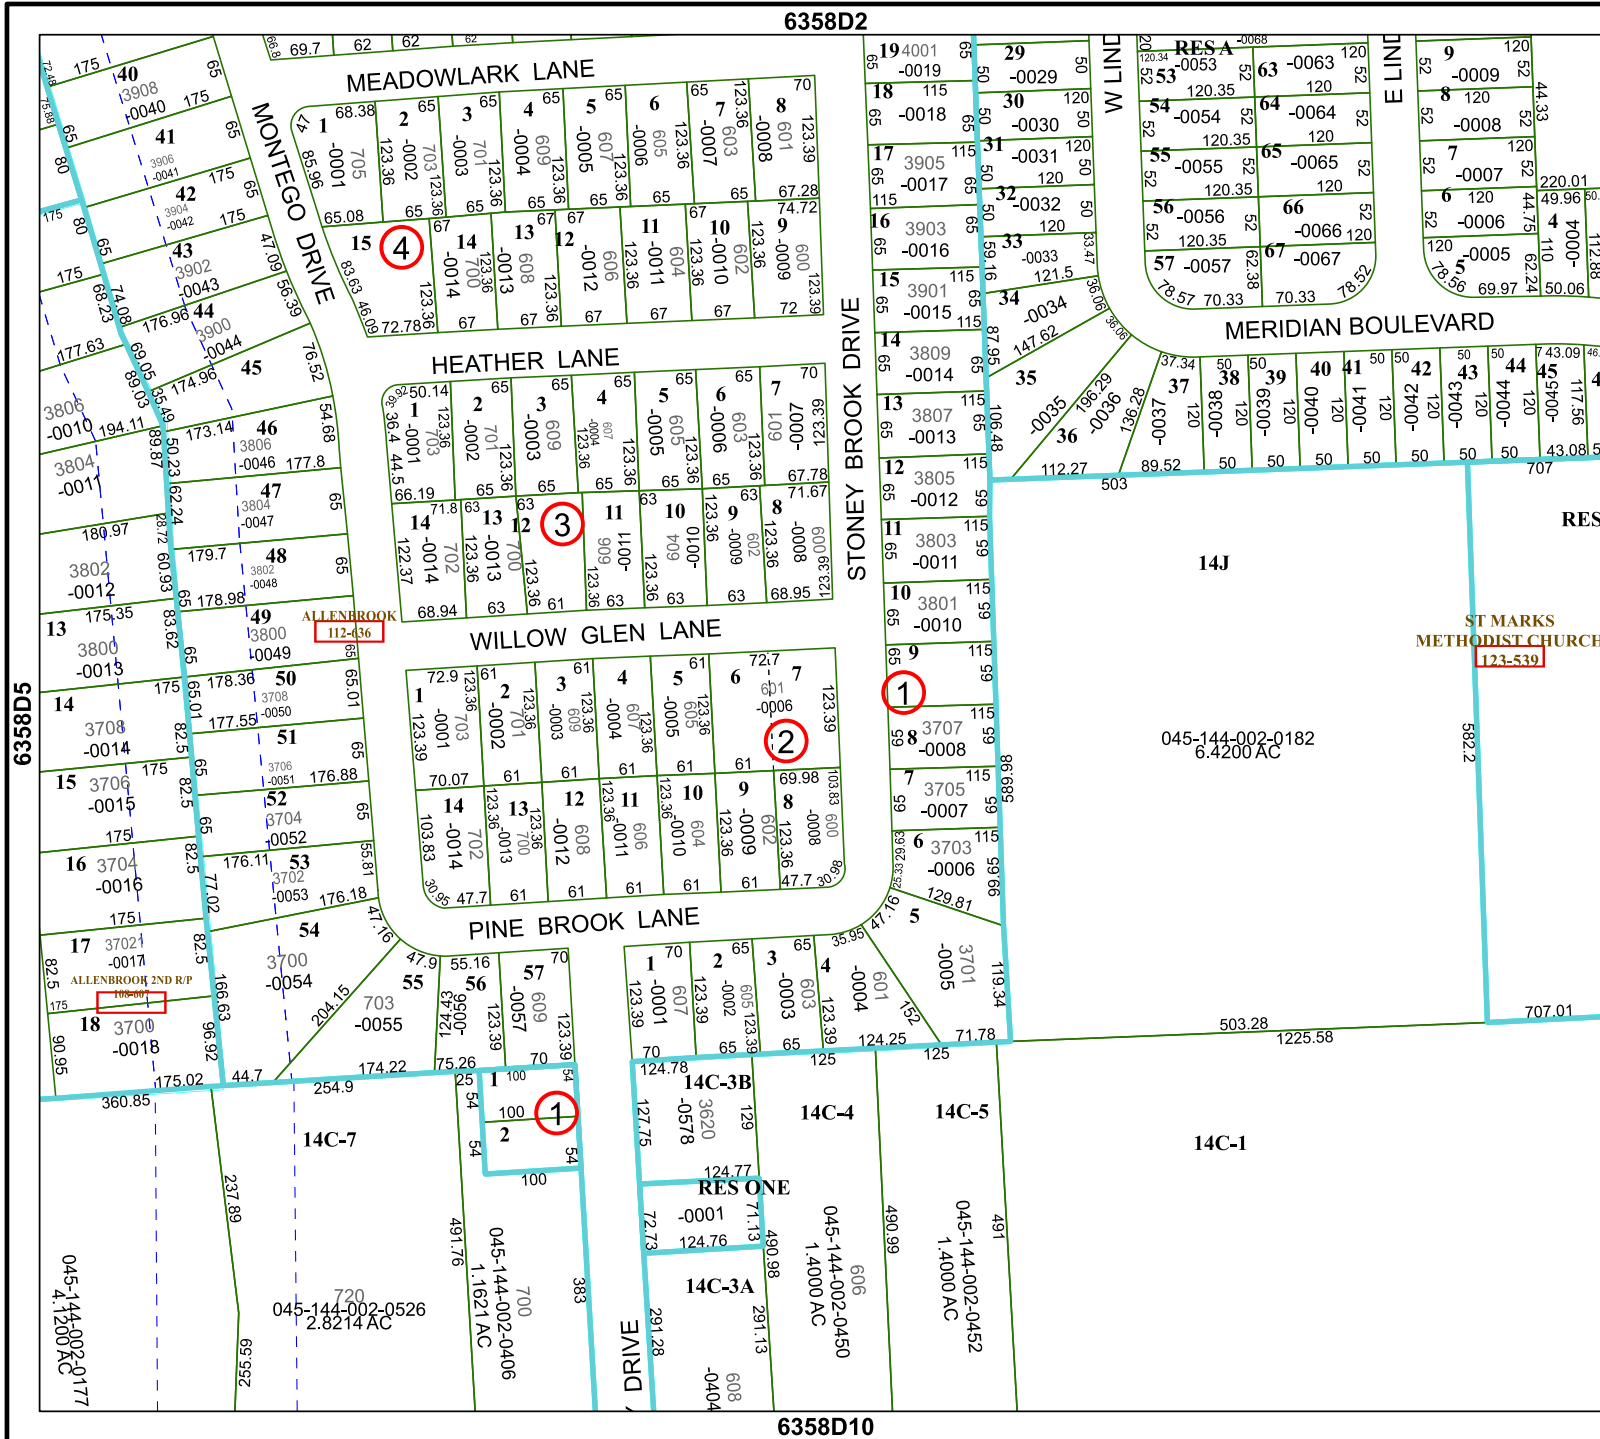

Harris Central Appraisal District

0 45 90 180 Feet

PUBLICATION DATE: 1/4/2023

Geospatial or map data maintained by the Harris Central Appraisal District is for informational purposes and may not have been prepared for or be suitable for legal, engineering, or surveying purposes. It does not represent an on-the-ground survey and only represents the approximate location of property boundaries.

MAP LOCATION

FACET 6358D6

4	1	2	3	4
8	5	6	7	8
12	9	10	11	12

6358D2

6358D10

6358D5

6358D5

045-144-002-0182
6.4200 AC