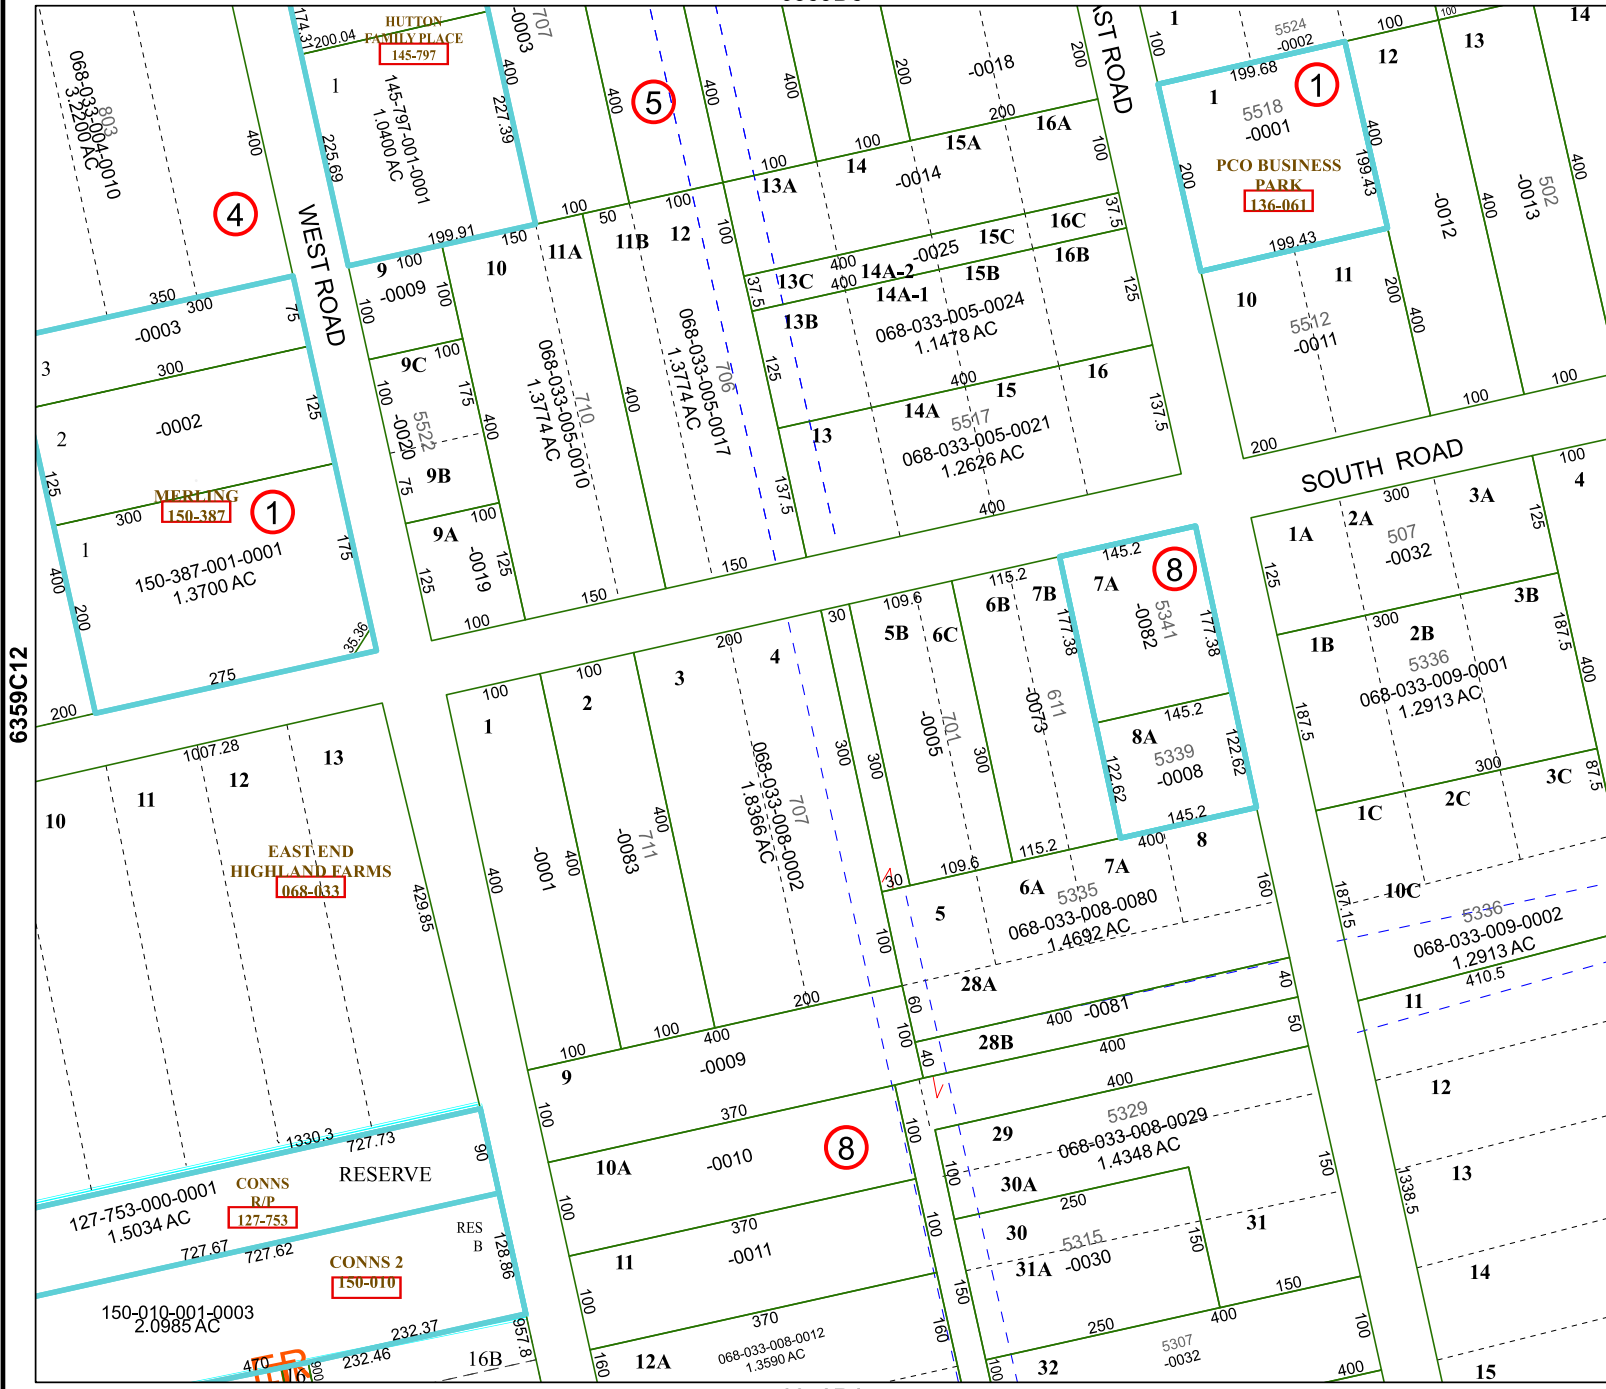

6359D5

6358B1

Harris Central Appraisal District

PUBLICATION DATE:
12/30/2023

Geospatial or map data maintained by the Harris Central Appraisal District is for informational purposes and may not have been prepared for or be suitable for legal, engineering, or surveying purposes. It does not represent an on-the-ground survey and only represents the approximate location of property boundaries.

MAP LOCATION

FACET 6359D9

7	8	5	6	7
11	12	9	10	11
3	4	1	2	3