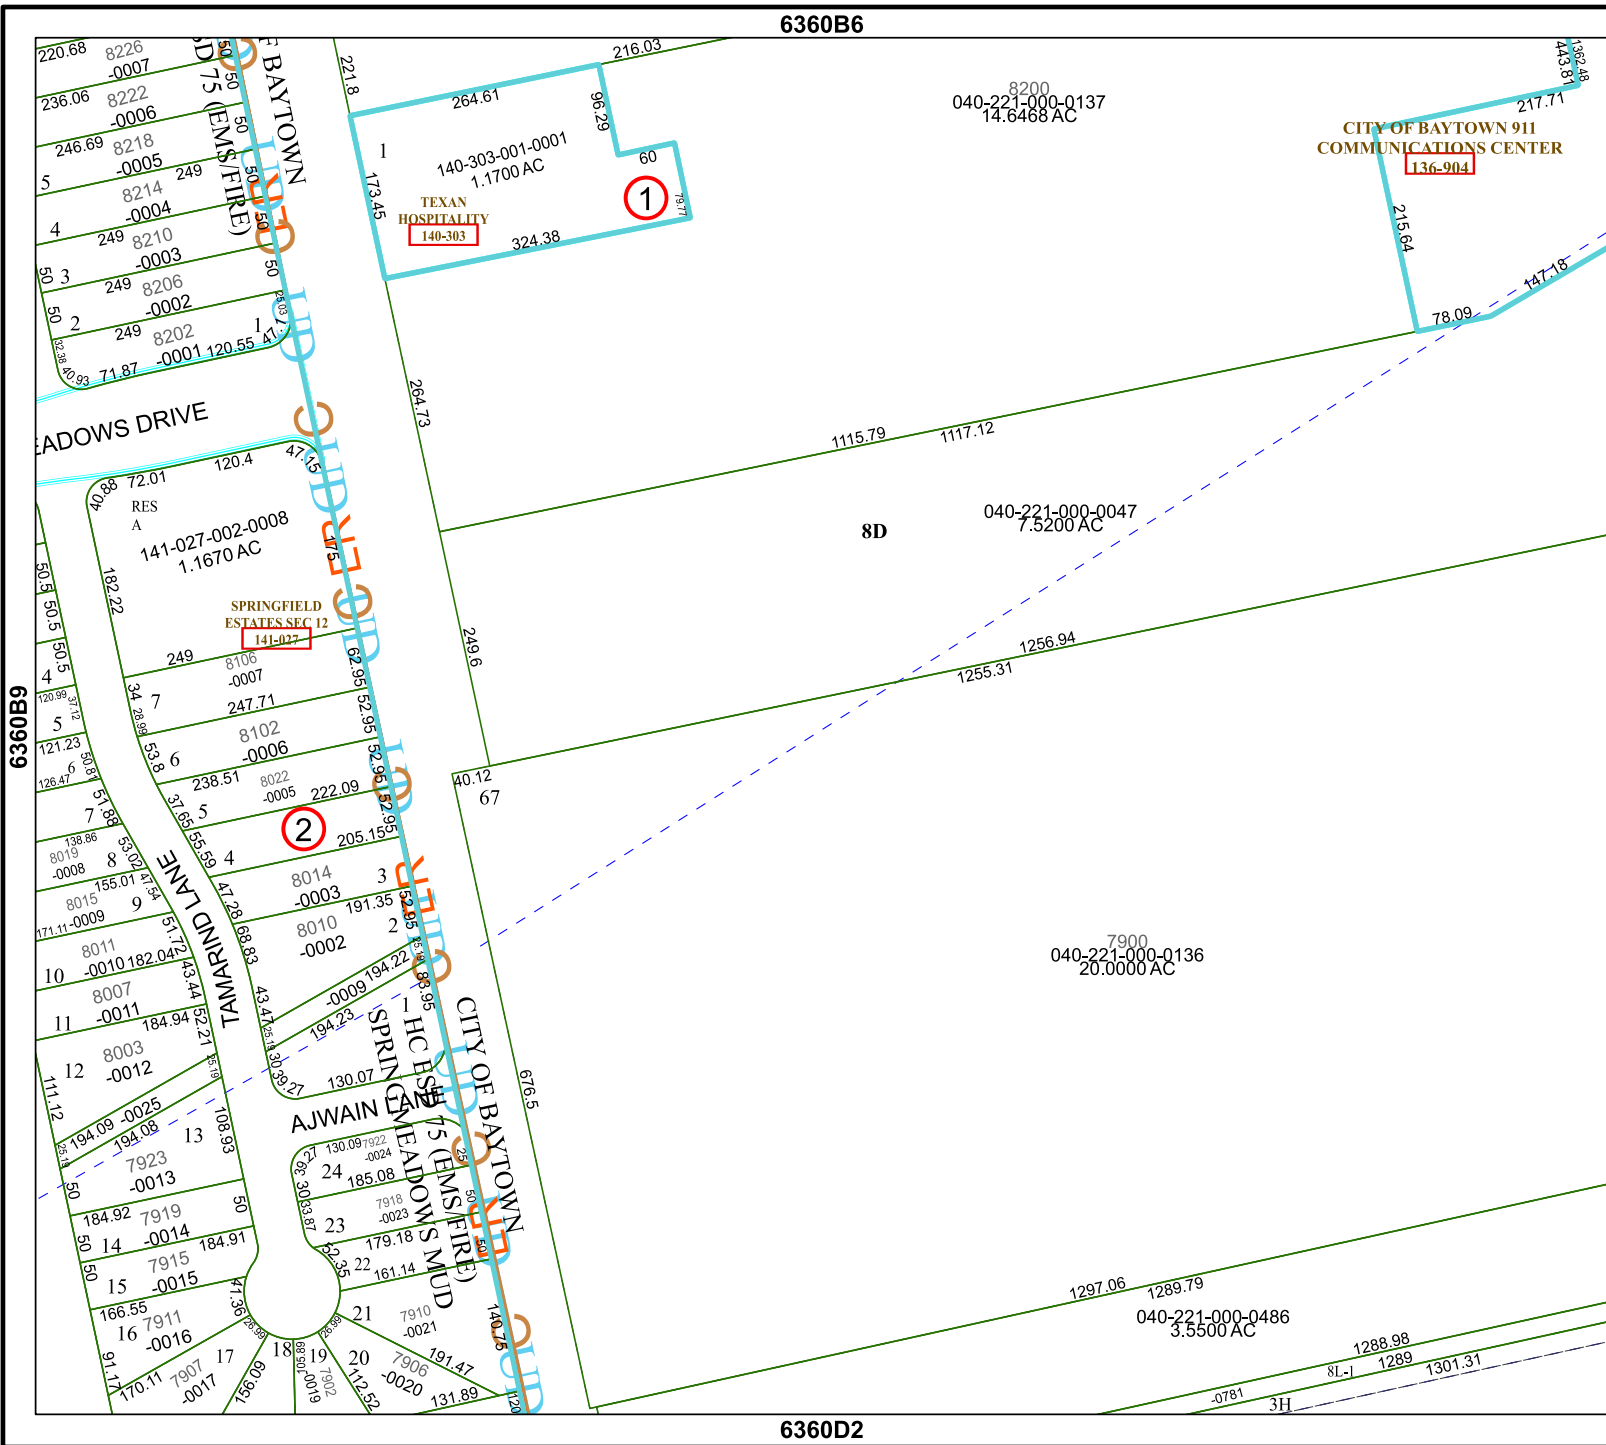

6360B6

6360D2

Harris Central Appraisal District

PUBLICATION DATE:
1/4/2023

Geospatial or map data maintained by the Harris Central Appraisal District is for informational purposes and may not have been prepared for or be suitable for legal, engineering, or surveying purposes. It does not represent an on-the-ground survey and only represents the approximate location of property boundaries.

MAP LOCATION

FACET 6360B10

8	5	6	7	8
12	9	10	11	12
4	1	2	3	4

6360B11