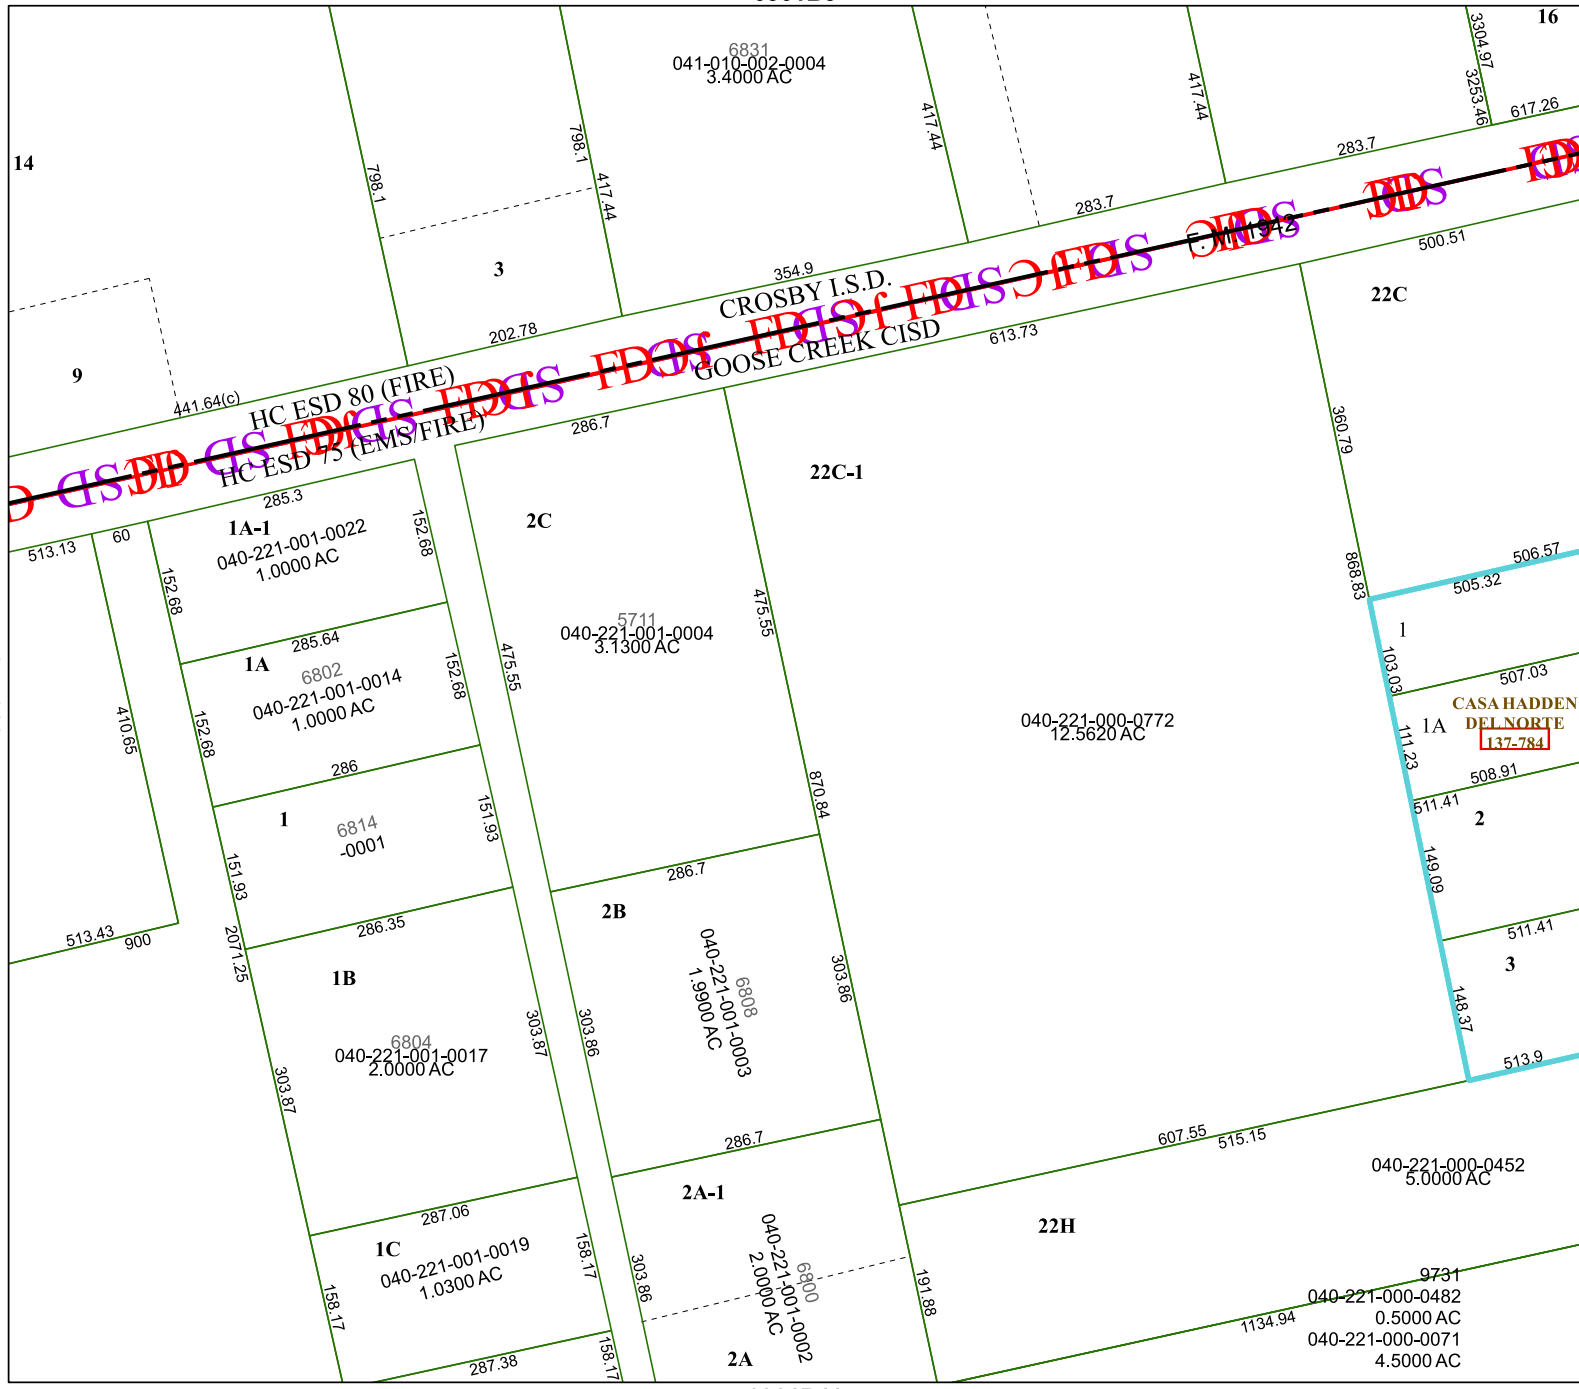

6361B3

Harris Central Appraisal District

PUBLICATION DATE:
6/5/2023

Geospatial or map data maintained by the Harris Central Appraisal District is for informational purposes and may not have been prepared for or be suitable for legal, engineering, or surveying purposes. It does not represent an on-the-ground survey and only represents the approximate location of property boundaries.

MAP LOCATION

FACET 6361B7

| | | | | |
|---|----|----|----|---|
| 1 | 2 | 3 | 4 | 1 |
| 5 | 6 | 7 | 8 | 5 |
| 9 | 10 | 11 | 12 | 9 |

6361B11

6361B6

6361B8