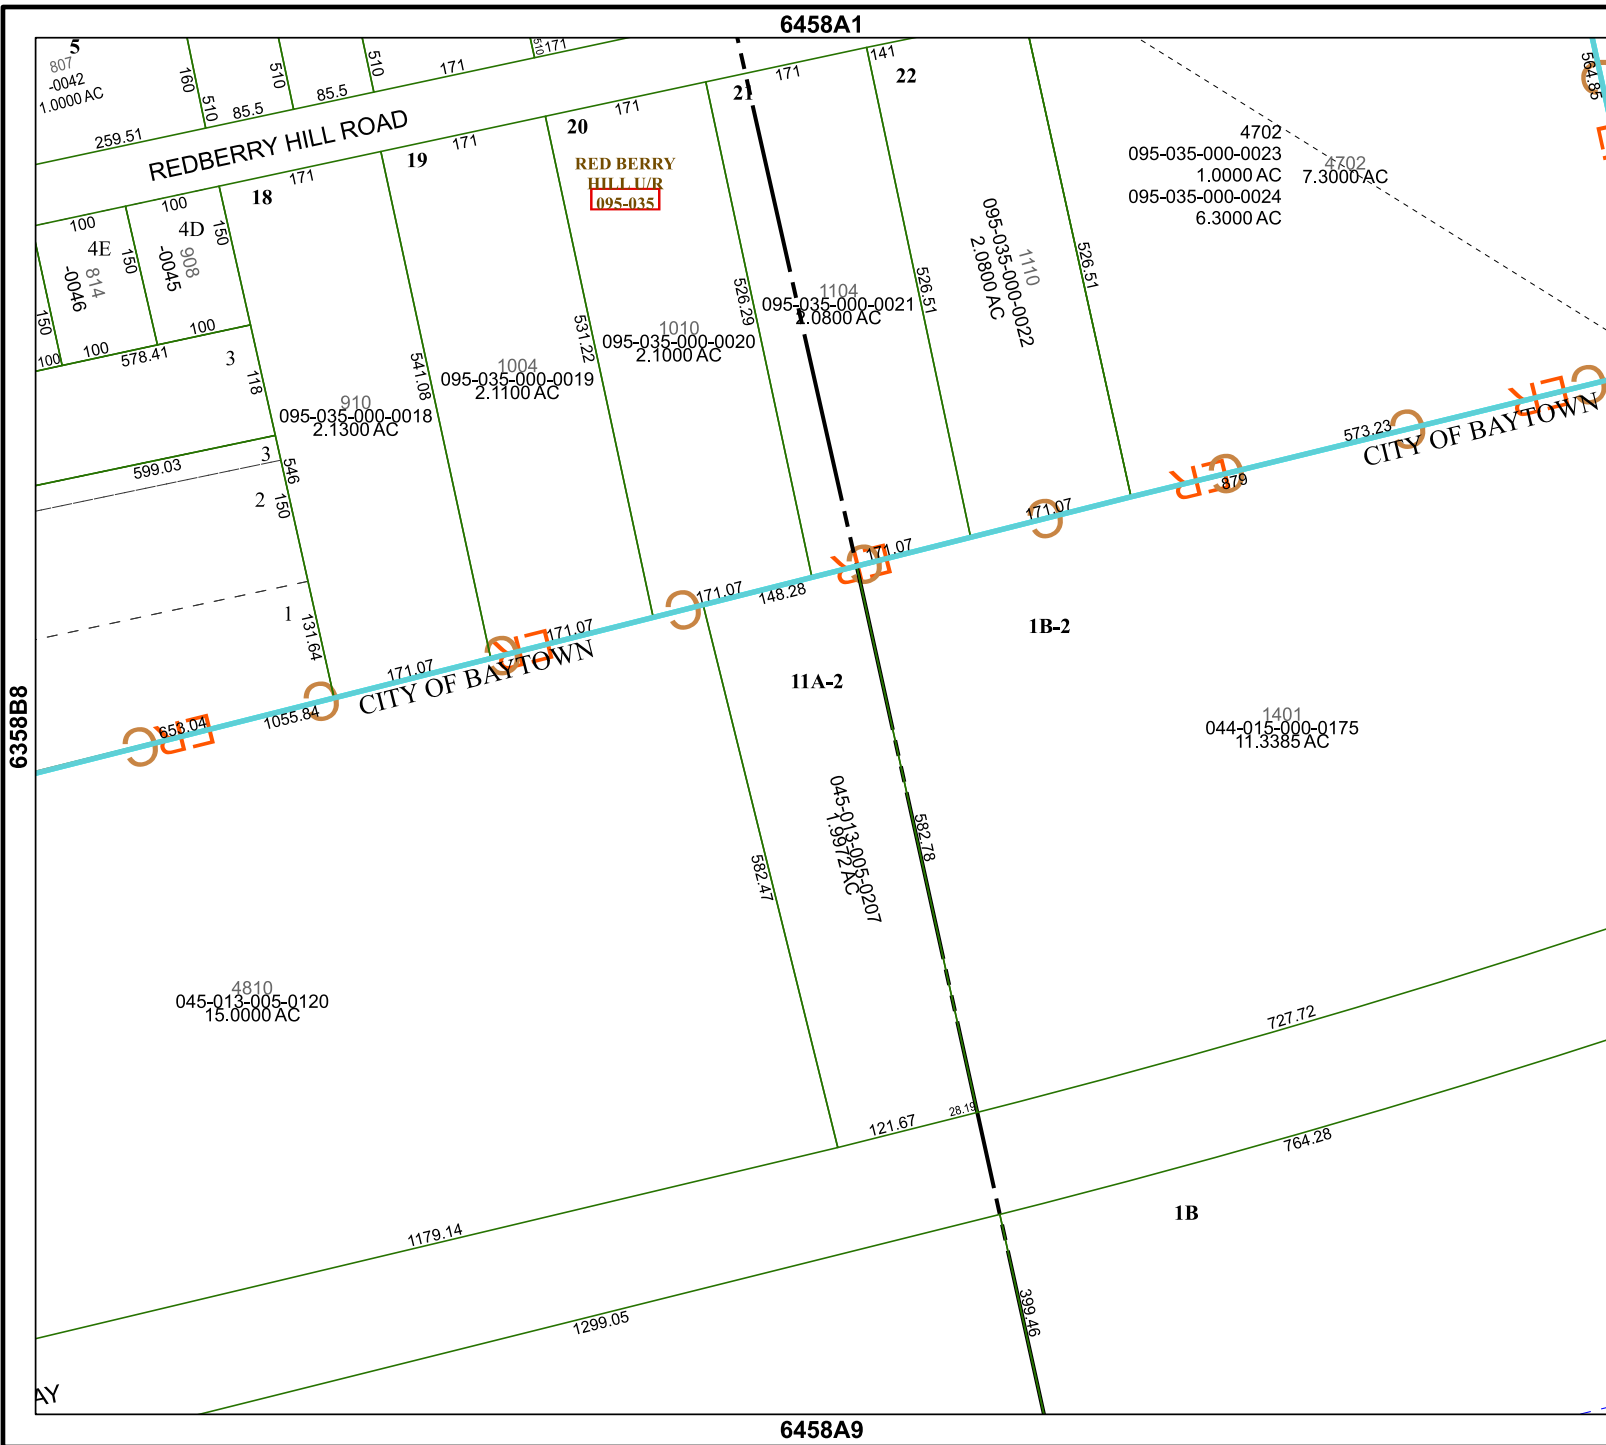

6458A1

6458A9

Harris Central Appraisal District

PUBLICATION DATE:
1/4/2023

Geospatial or map data maintained by the Harris Central Appraisal District is for informational purposes and may not have been prepared for or be suitable for legal, engineering, or surveying purposes. It does not represent an on-the-ground survey and only represents the approximate location of property boundaries.

MAP LOCATION

FACET 6458A5

3	4	1	2	3
7	8	5	6	7
11	12	9	10	11